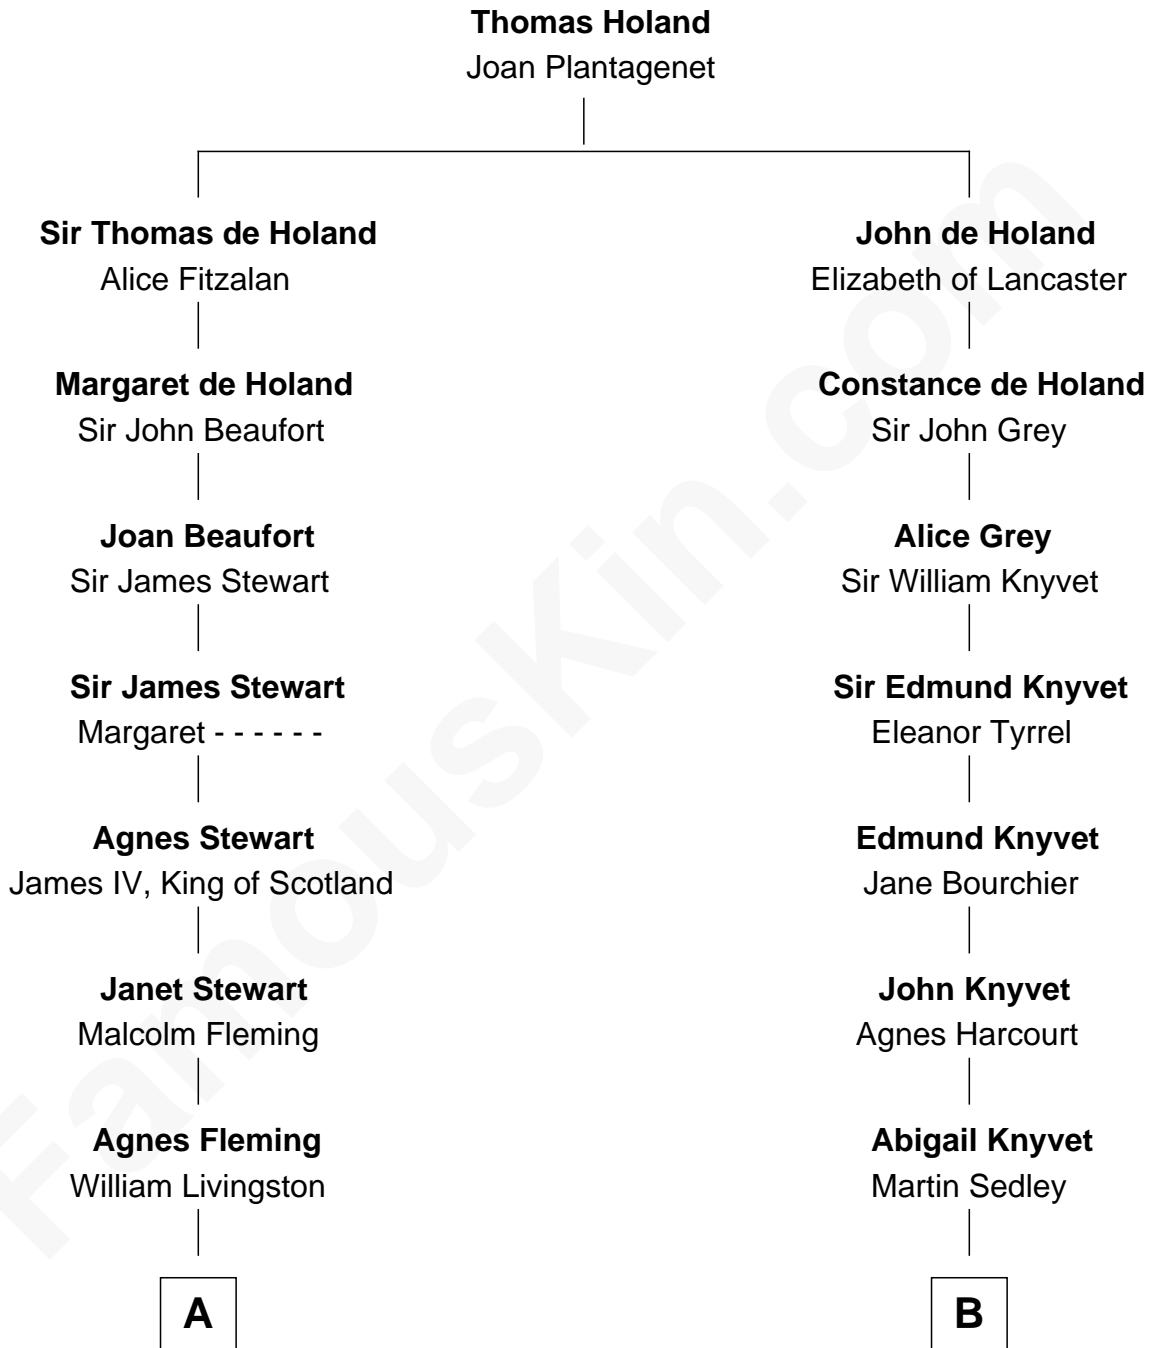

# FamousKin.com Relationship Chart of

**Howard Dean**

*79th Governor of Vermont*

15th cousin 4 times removed of

**Horace Gray**

*U.S. Supreme Court Justice*

**C**

—  
**James William Maitland**

Sylvia Wigglesworth

—  
**Andrea Belden Maitland**

Howard Brush Dean

—  
**Howard Dean**

*79th Governor of Vermont*

FamousKin.com