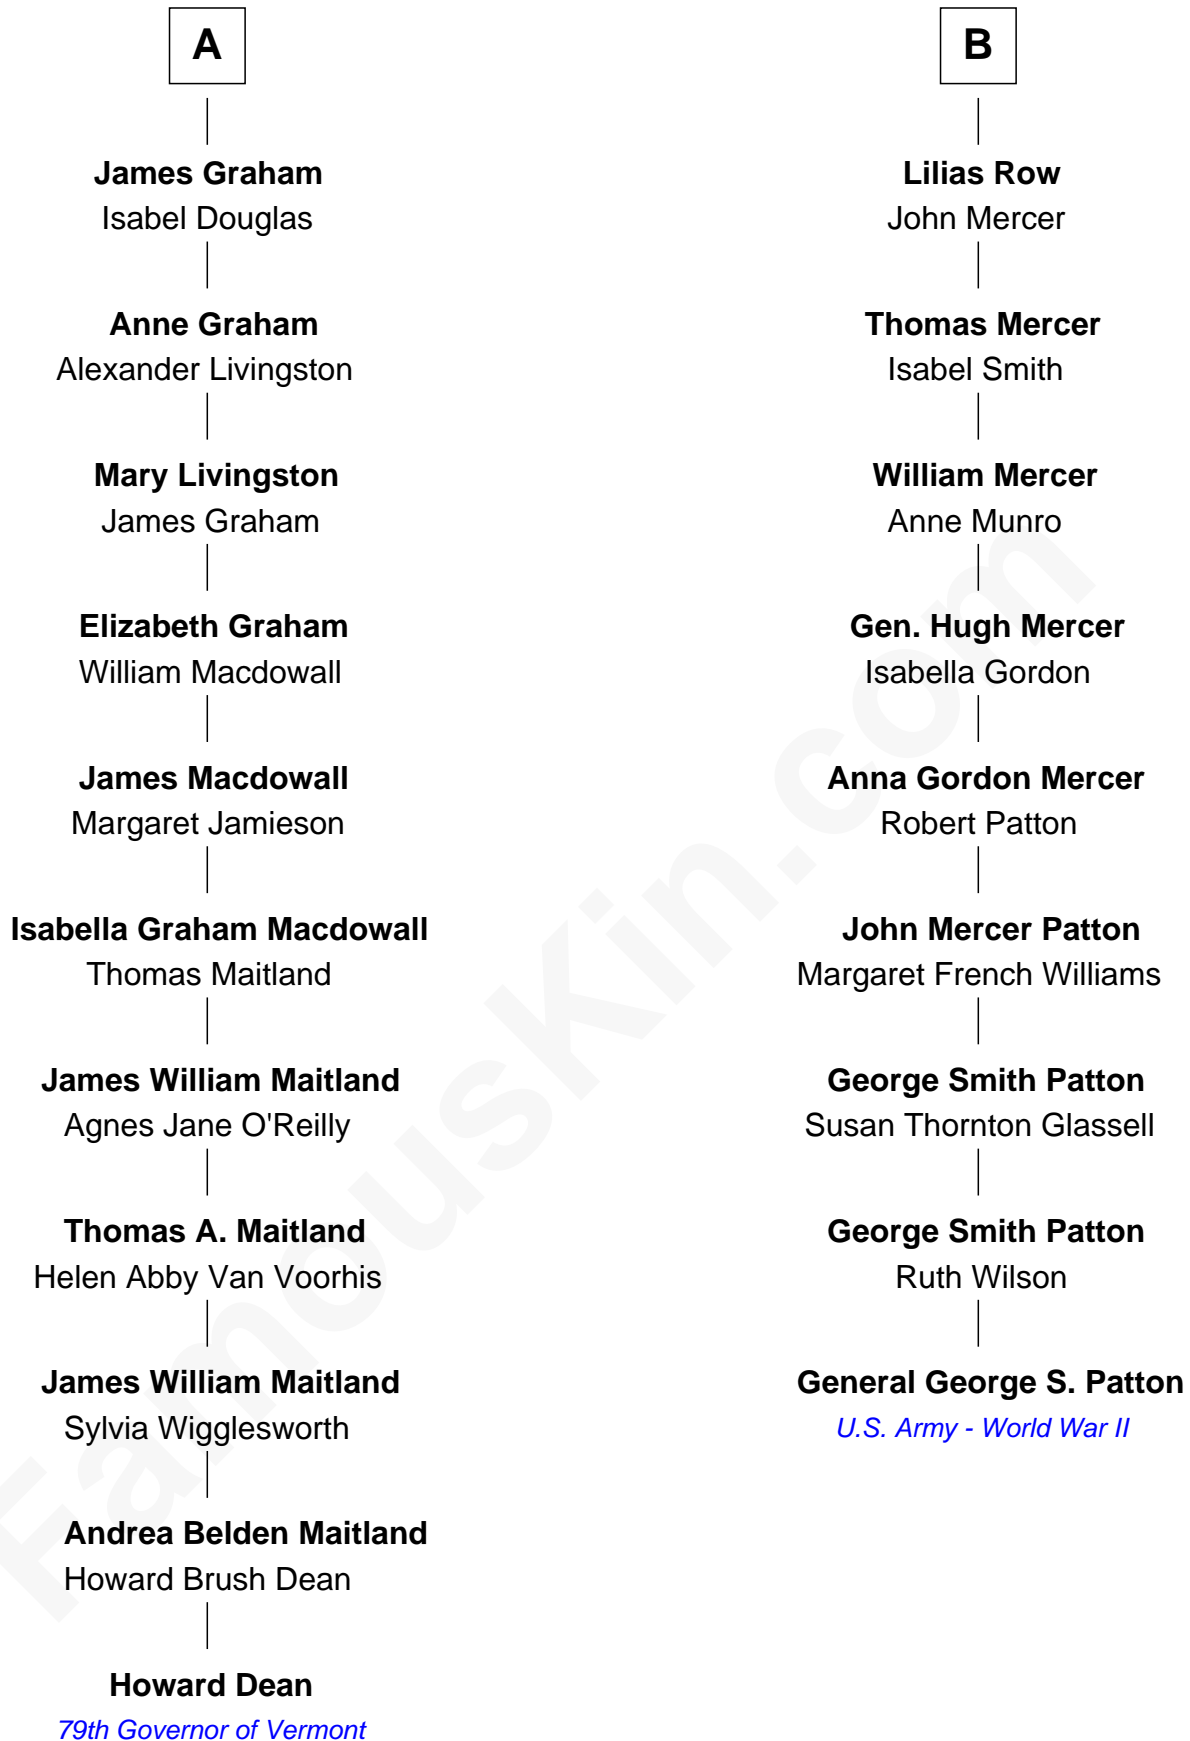

FamousKin.com

Relationship Chart of

Howard Dean

79th Governor of Vermont

15th cousin 2 times removed of

General George S. Patton

U.S. Army - World War II

Thomas Erskine

Janet Douglas

Howard Dean photo by [John Hoke](#) (CC BY-SA 2.0)