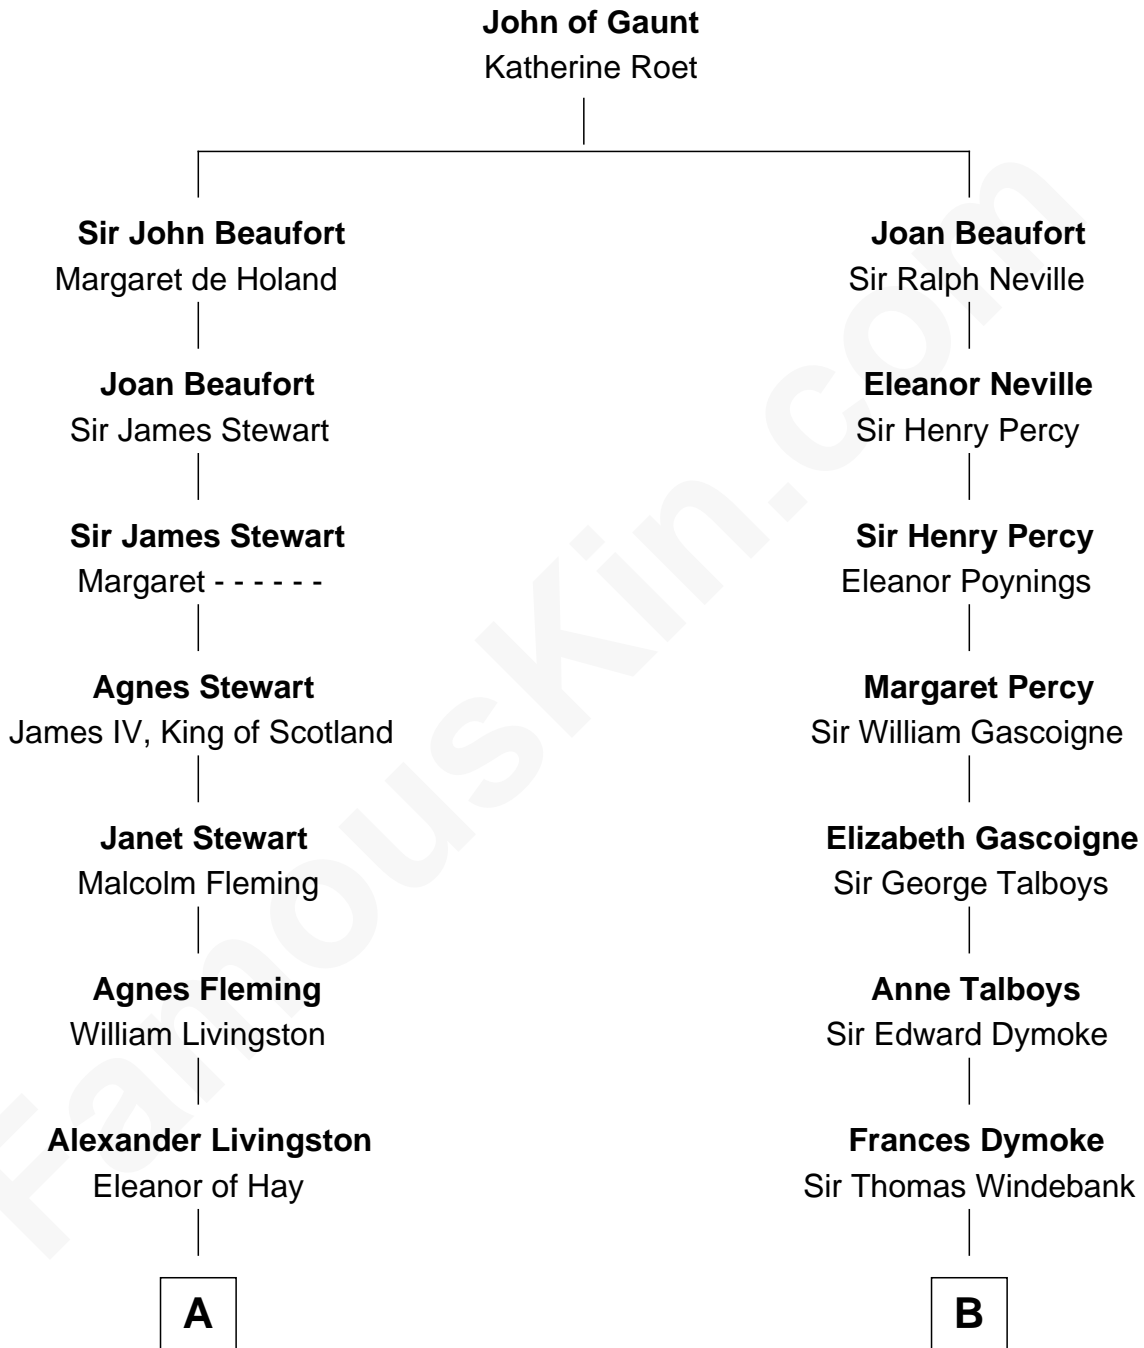

General George S. Patton

U.S. Army - World War II