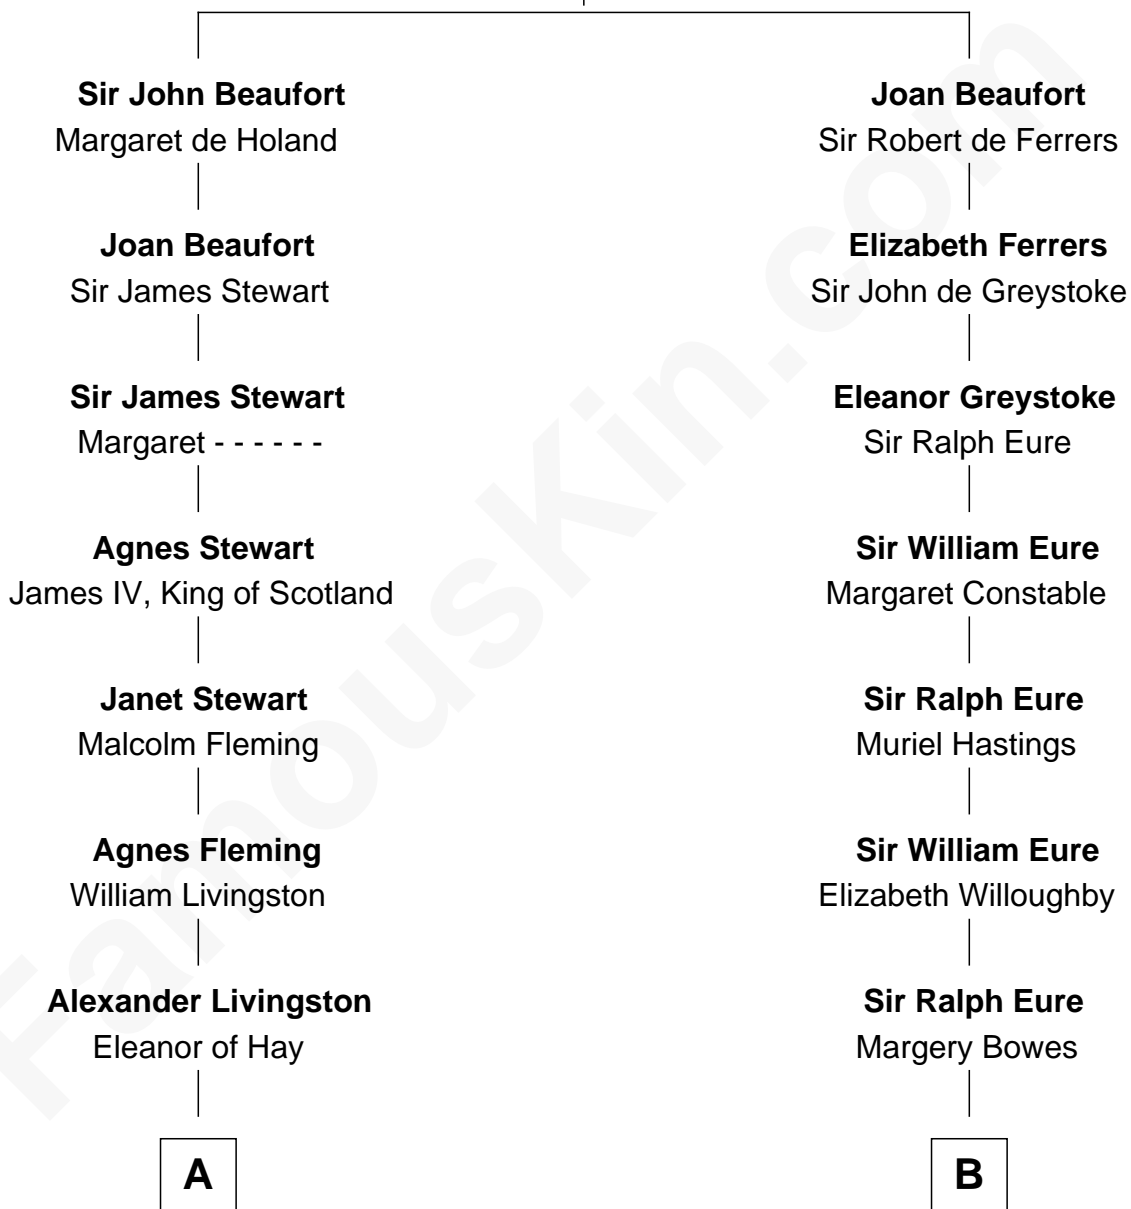

FamousKin.com

Relationship Chart of

Howard Dean

79th Governor of Vermont

18th cousin 1 time removed of

Elizabeth Montgomery

TV Actress - "Bewitched"

John of Gaunt

Katherine Roet

FamousKin.com