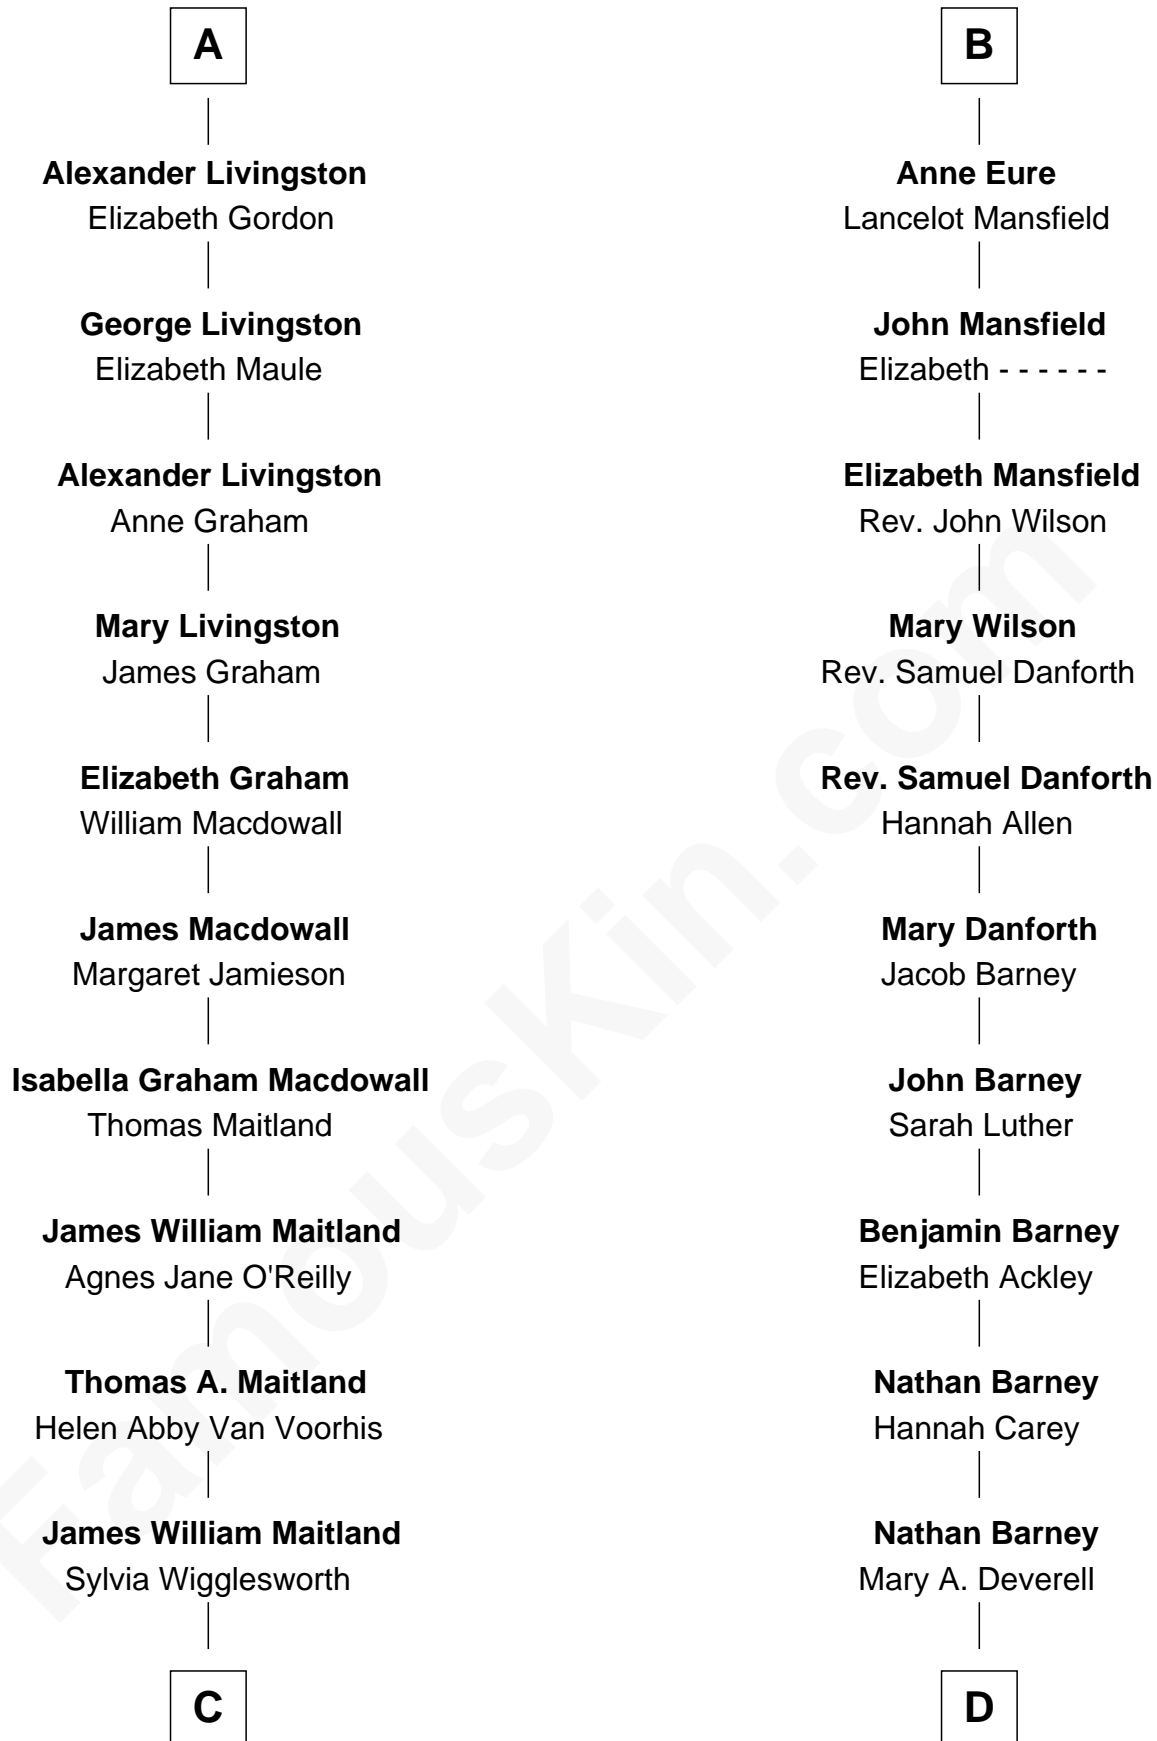

FamousKin.com

Relationship Chart of

Howard Dean

79th Governor of Vermont

18th cousin 1 time removed of

Elizabeth Montgomery

TV Actress - "Bewitched"

John of Gaunt

Katherine Roet

FamousKin.com