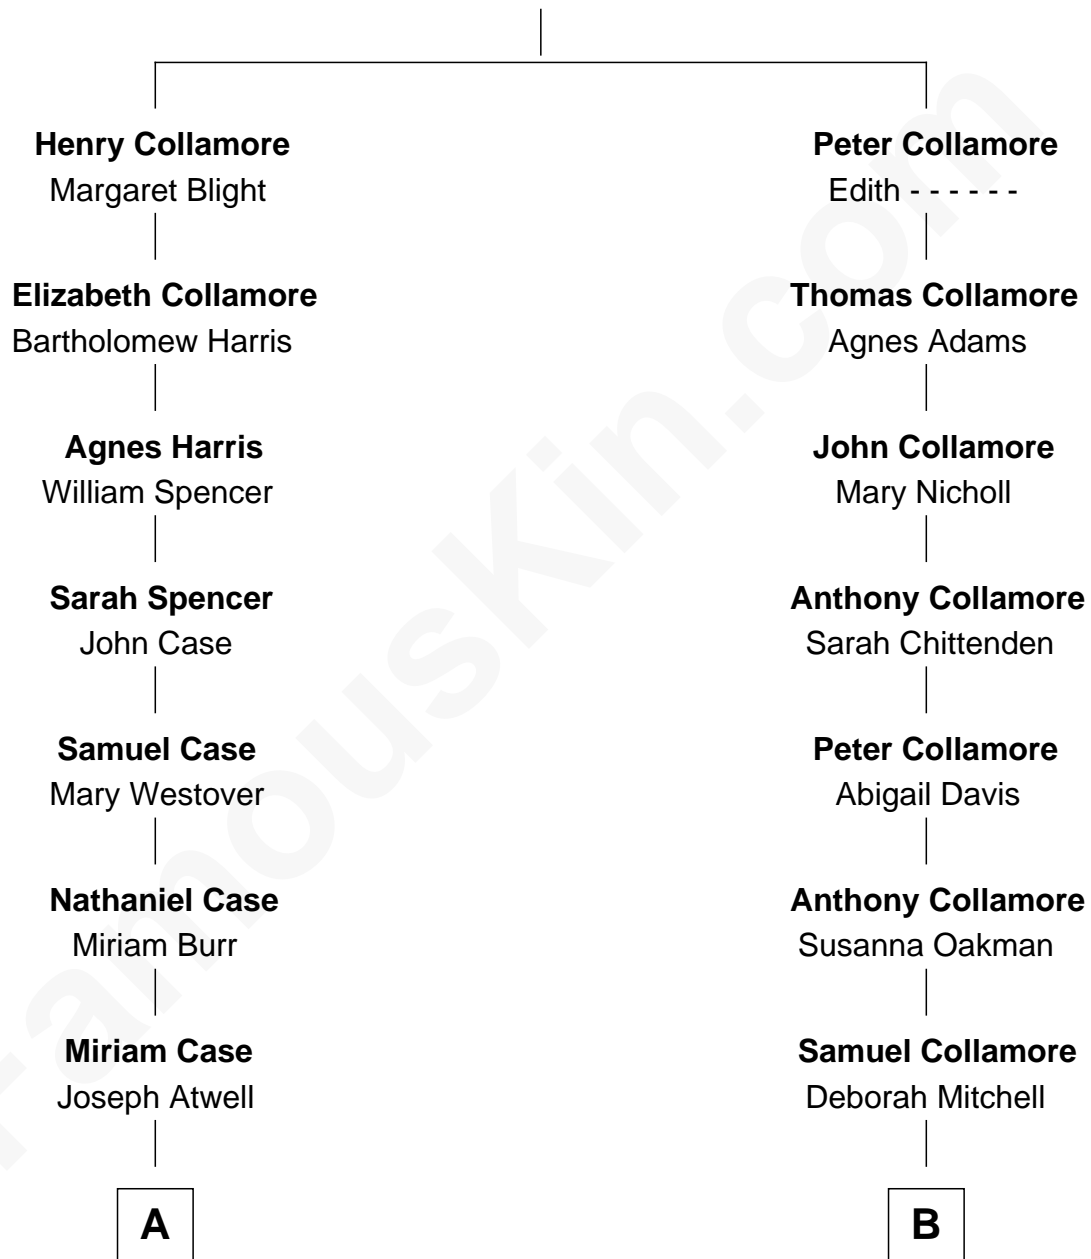

FamousKin.com Relationship Chart of

Howard Dean

79th Governor of Vermont

13th cousin of

Warren Buffett

Chairman & CEO, Berkshire Hathaway

John Collamore

Margery Hext

A

Annar Atwell

John Cadwell

Olive Cadwell

Royal Denison Belden

Mead Belden

Gertrude Woolson

Olive Gertrude Belden

Henry Wigglesworth

Sylvia Wigglesworth

James William Maitland

Andrea Belden Maitland

Howard Brush Dean

Howard Dean

79th Governor of Vermont

B