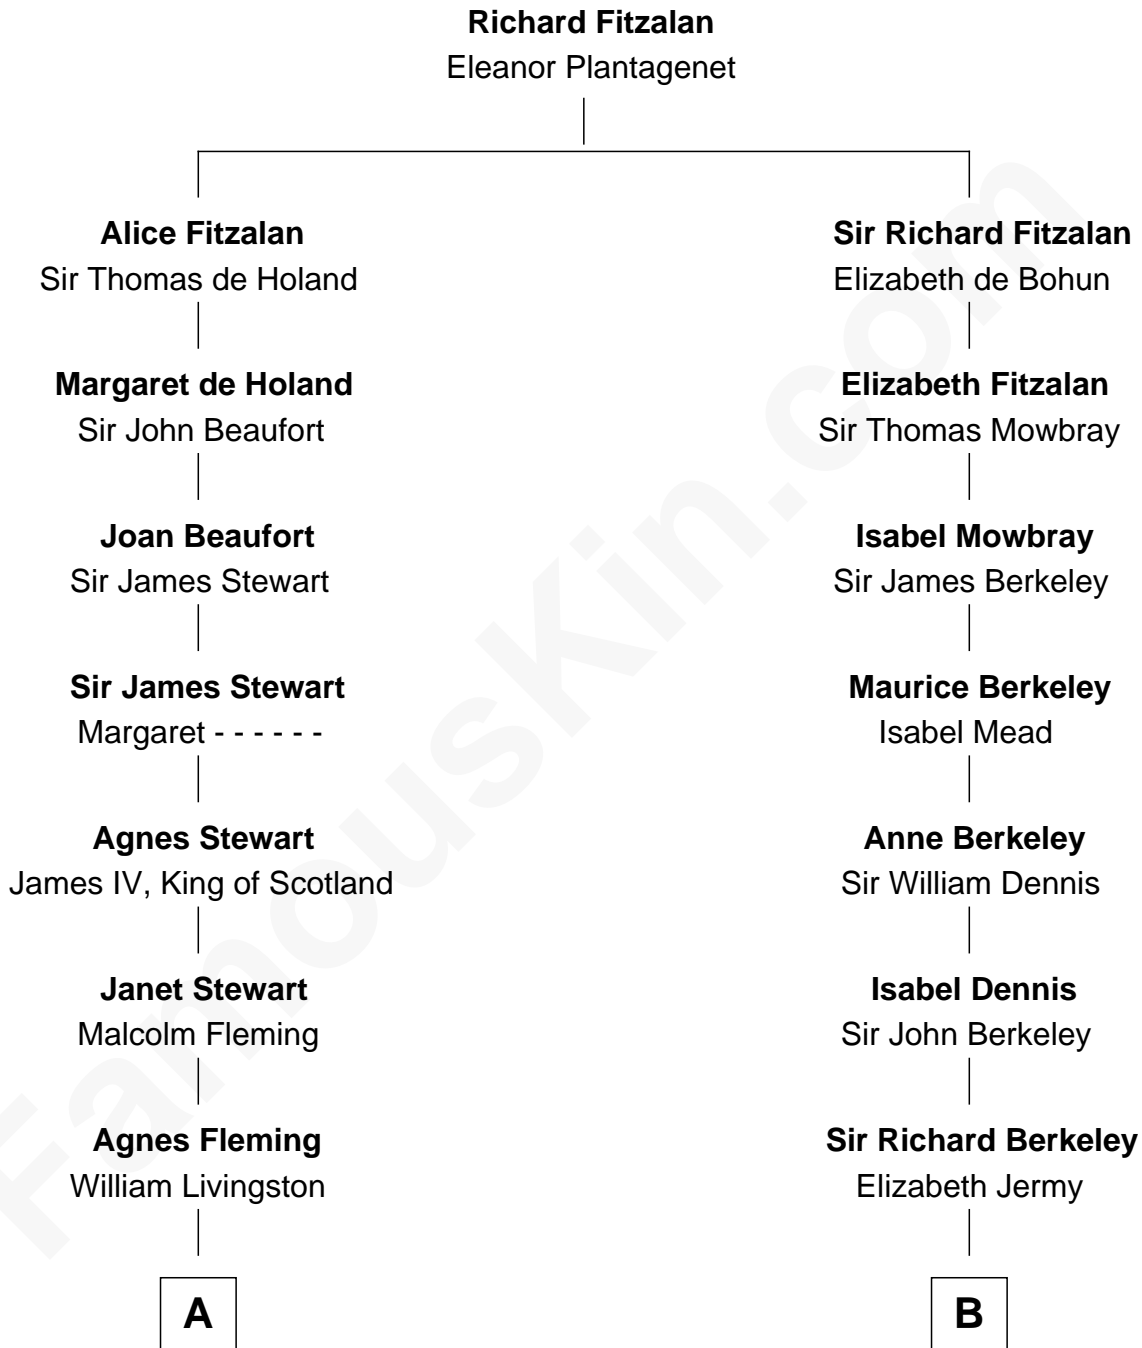

FamousKin.com Relationship Chart of

Howard Dean

79th Governor of Vermont

19th cousin 1 time removed of

Warren Buffett

Chairman & CEO, Berkshire Hathaway

C

James William Maitland

Sylvia Wigglesworth

Andrea Belden Maitland

Howard Brush Dean

Howard Dean

79th Governor of Vermont

D

Susan Ann Watson

Ford Bela Barber