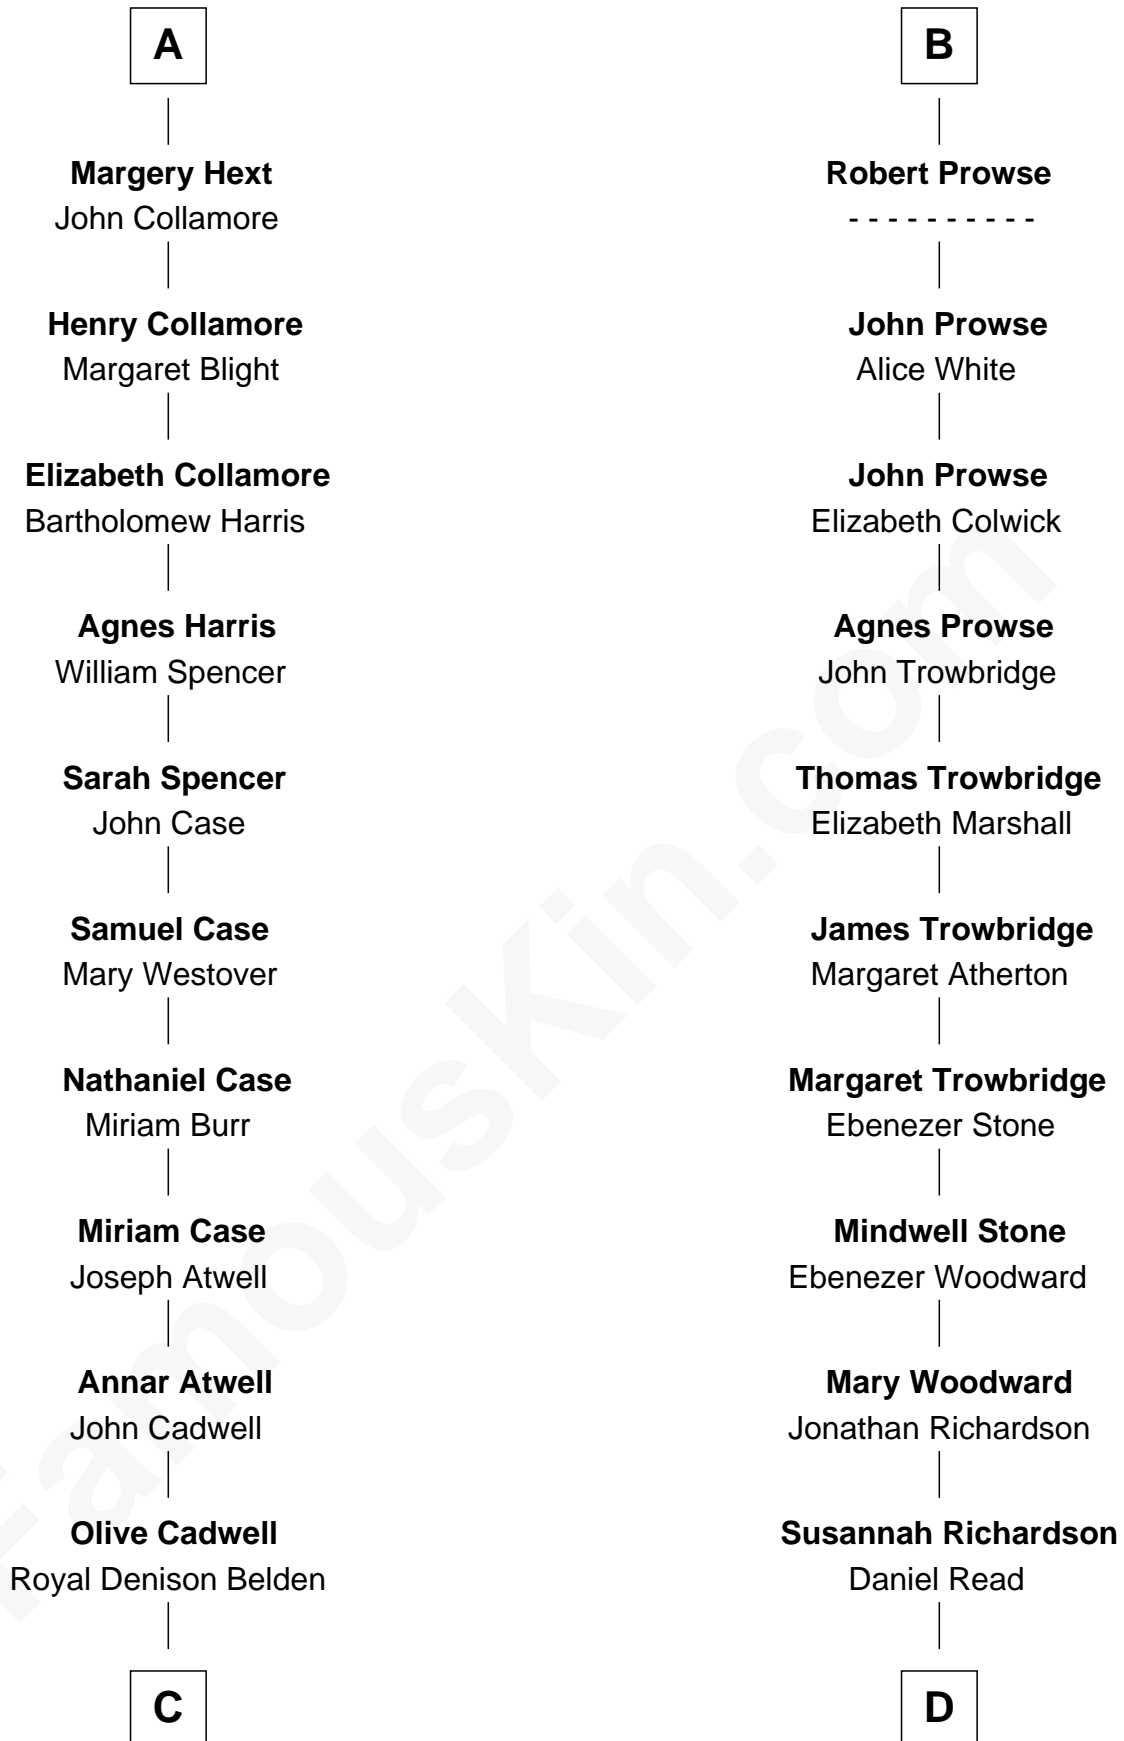

## Relationship Chart of

### Howard Dean

79th Governor of Vermont

18th cousin 3 times removed of

### Susan B. Anthony

Women's Rights Advocate

**Sir Humphrey de Beauchamp**

Sibyl Oliver

**C**

**Mead Belden**  
Gertrude Woolson

**Olive Gertrude Belden**  
Henry Wigglesworth

**Sylvia Wigglesworth**  
James William Maitland

**Andrea Belden Maitland**  
Howard Brush Dean

**Howard Dean**  
*79th Governor of Vermont*

**D**

**Lucy Read**  
Daniel Anthony

**Susan B. Anthony**  
*Women's Rights Advocate*