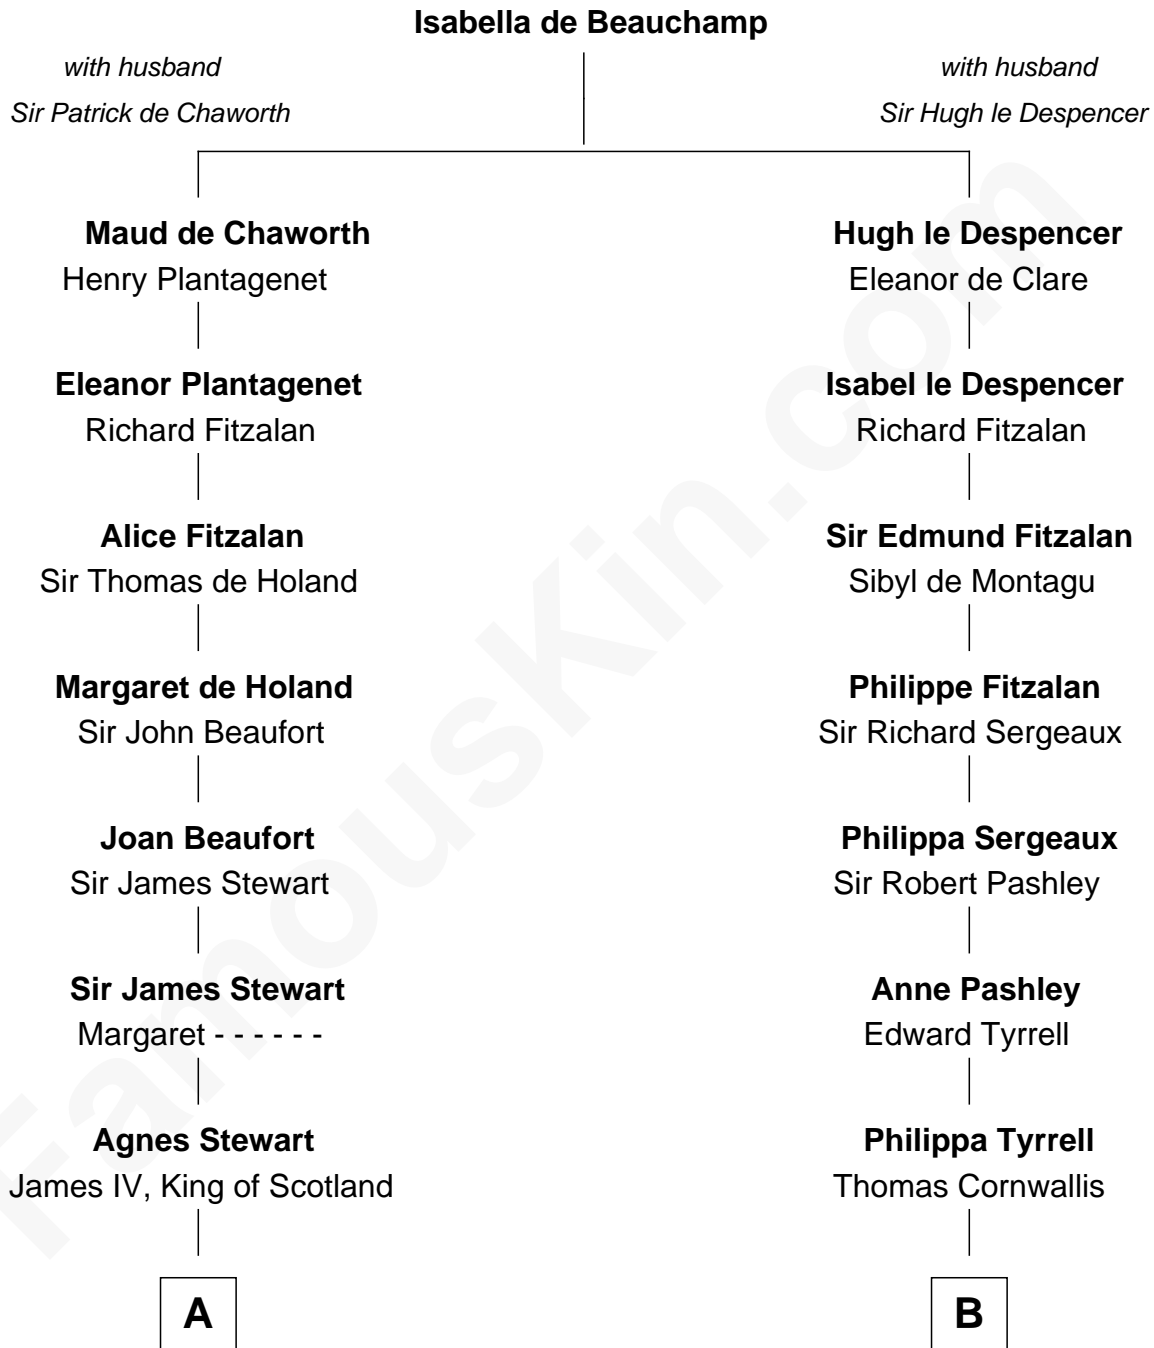

FamousKin.com

Relationship Chart of

Howard Dean

79th Governor of Vermont

19th cousin 2 times removed of

Susan B. Anthony

Women's Rights Advocate

C

James William Maitland

Agnes Jane O'Reilly

Thomas A. Maitland

Helen Abby Van Voorhis

James William Maitland

Sylvia Wigglesworth

Andrea Belden Maitland

Howard Brush Dean