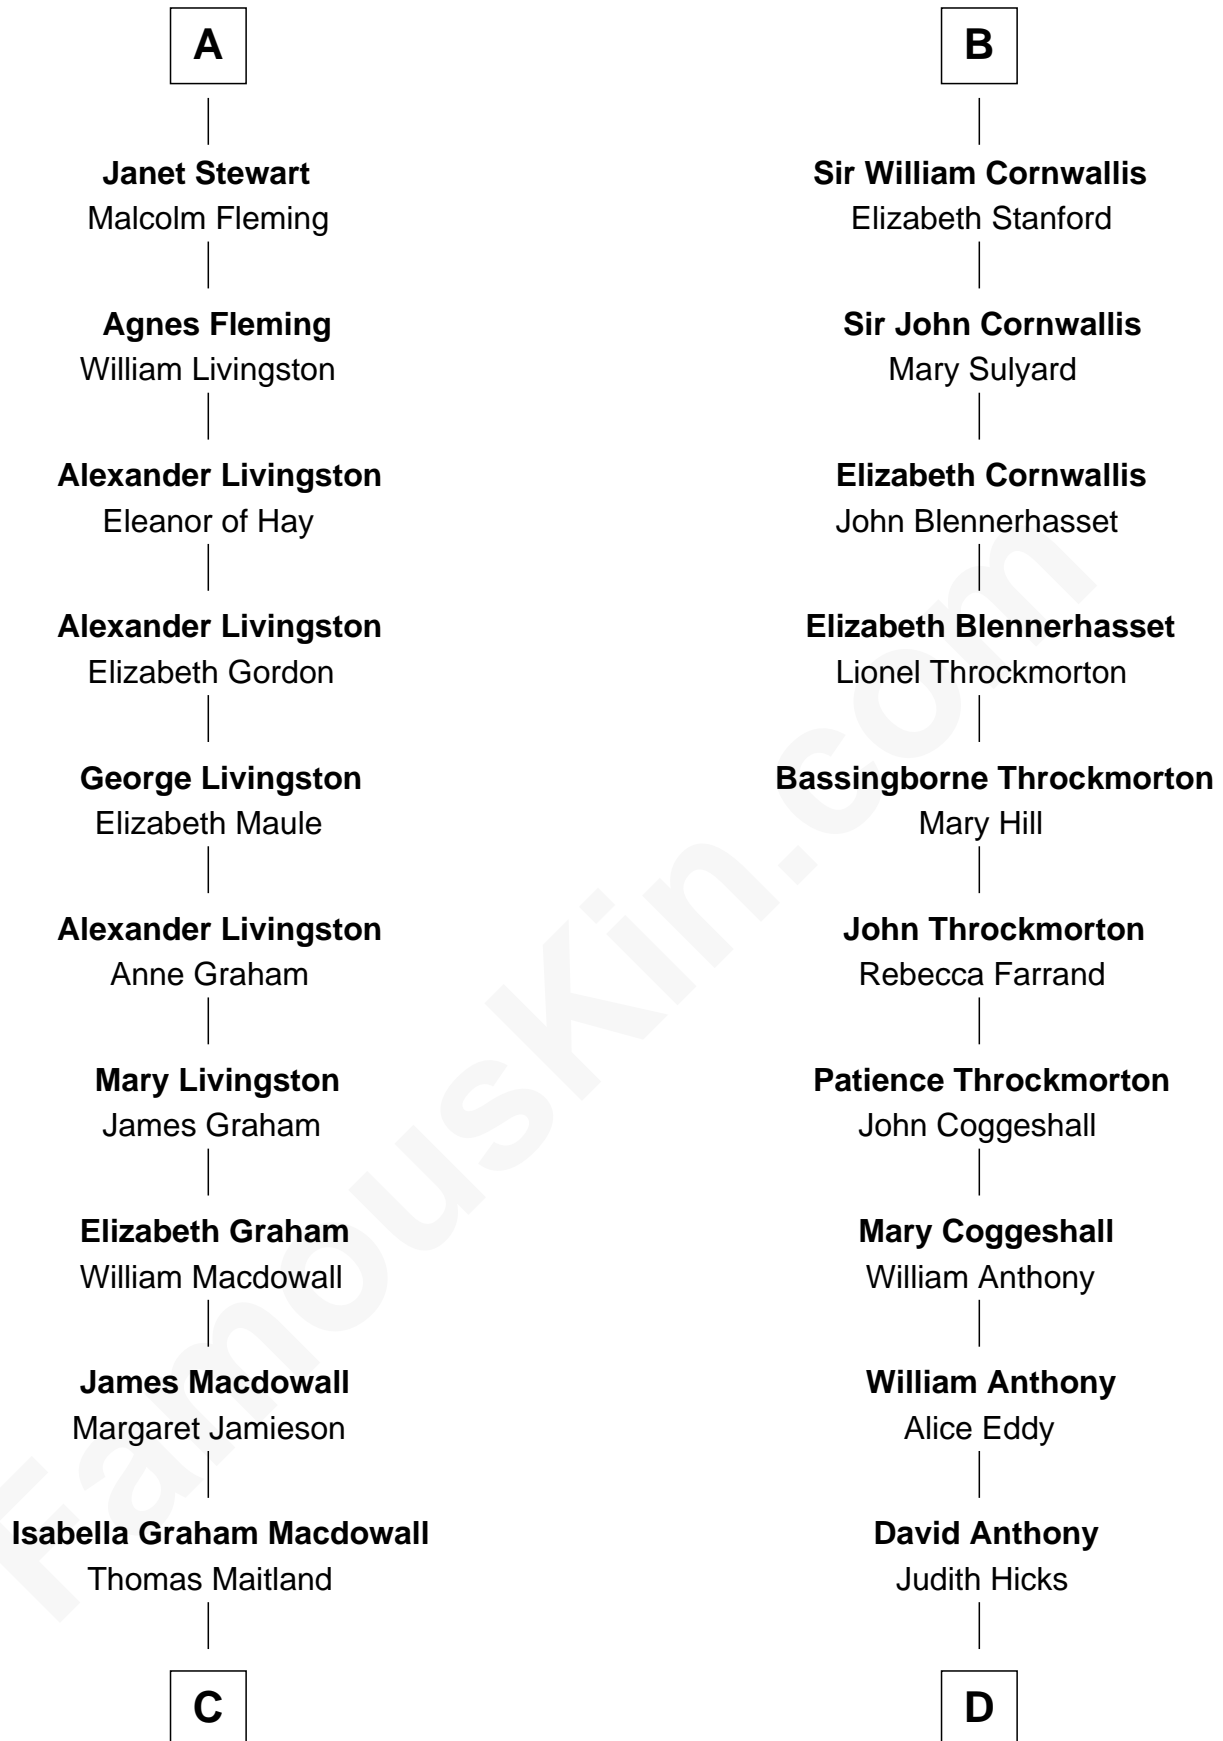

FamousKin.com

Relationship Chart of

Howard Dean

79th Governor of Vermont

19th cousin 2 times removed of

Susan B. Anthony

Women's Rights Advocate

C

James William Maitland

Agnes Jane O'Reilly

Thomas A. Maitland

Helen Abby Van Voorhis

James William Maitland

Sylvia Wigglesworth

Andrea Belden Maitland

Howard Brush Dean

Howard Dean

79th Governor of Vermont

D

Humphrey Anthony

Hannah Lapham

Daniel Anthony

Lucy Read

Susan B. Anthony