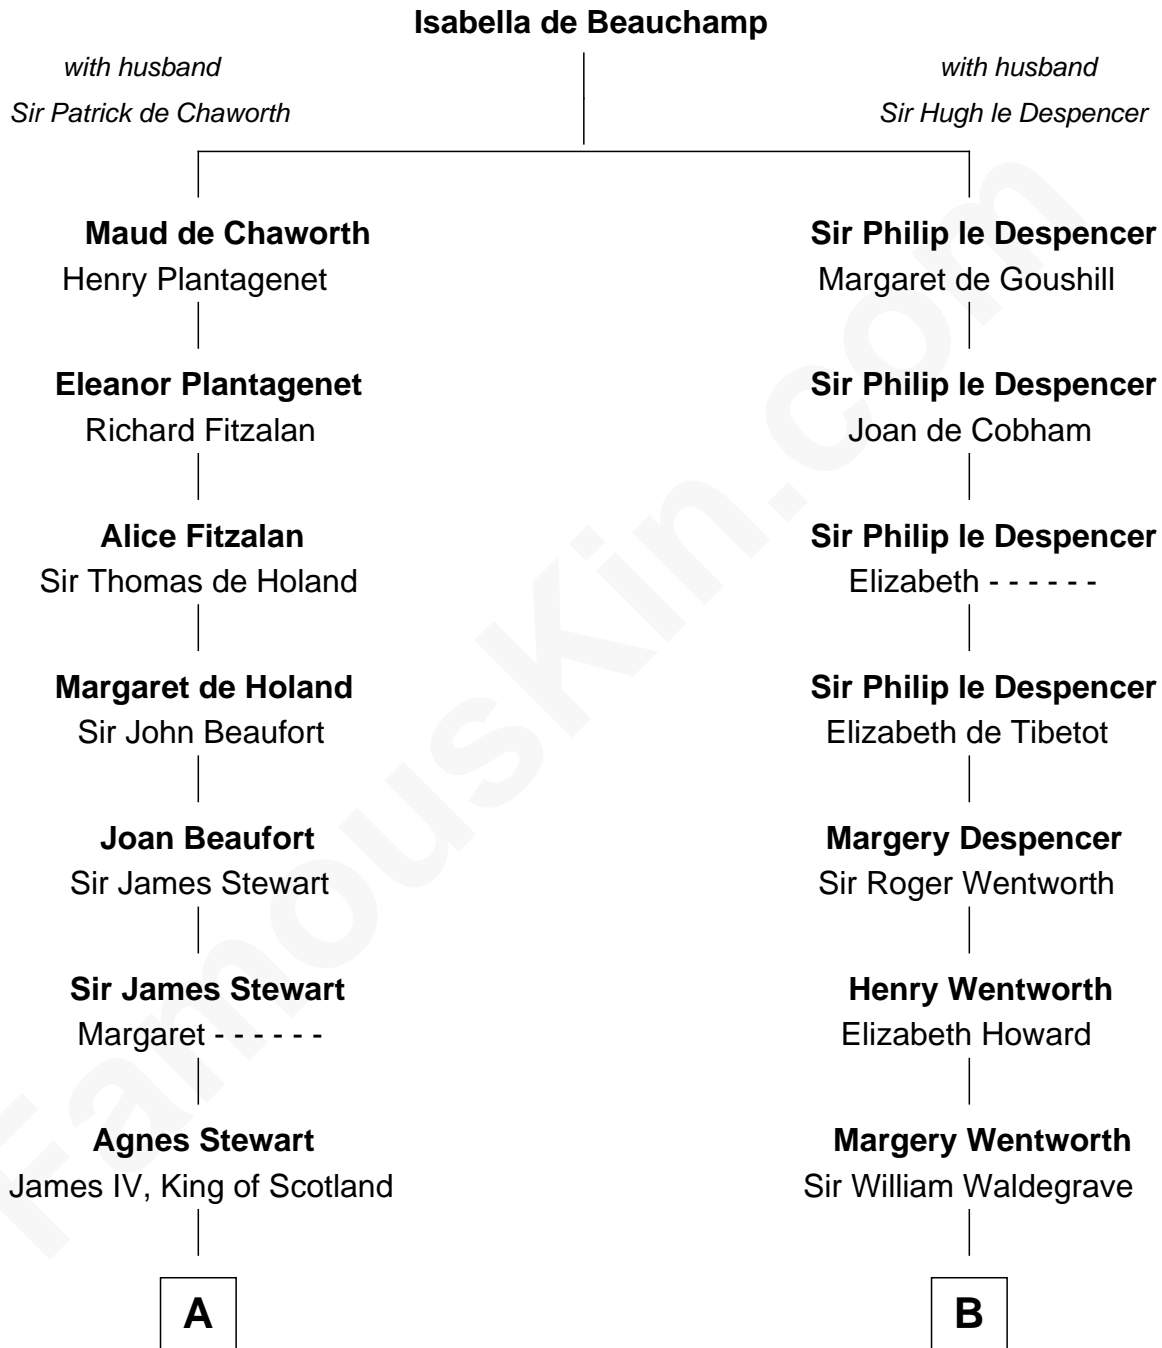

FamousKin.com

Relationship Chart of

Howard Dean

79th Governor of Vermont

20th cousin 1 time removed of

Walt Disney

Co-Founder of The Walt Disney Company

C

James William Maitland

Agnes Jane O'Reilly

Thomas A. Maitland

Helen Abby Van Voorhis

James William Maitland

Sylvia Wigglesworth

Andrea Belden Maitland

Howard Brush Dean

Howard Dean

79th Governor of Vermont

D

Eber Call

Violette Lawrence

Charles Call

Henrietta Gross

Flora Call