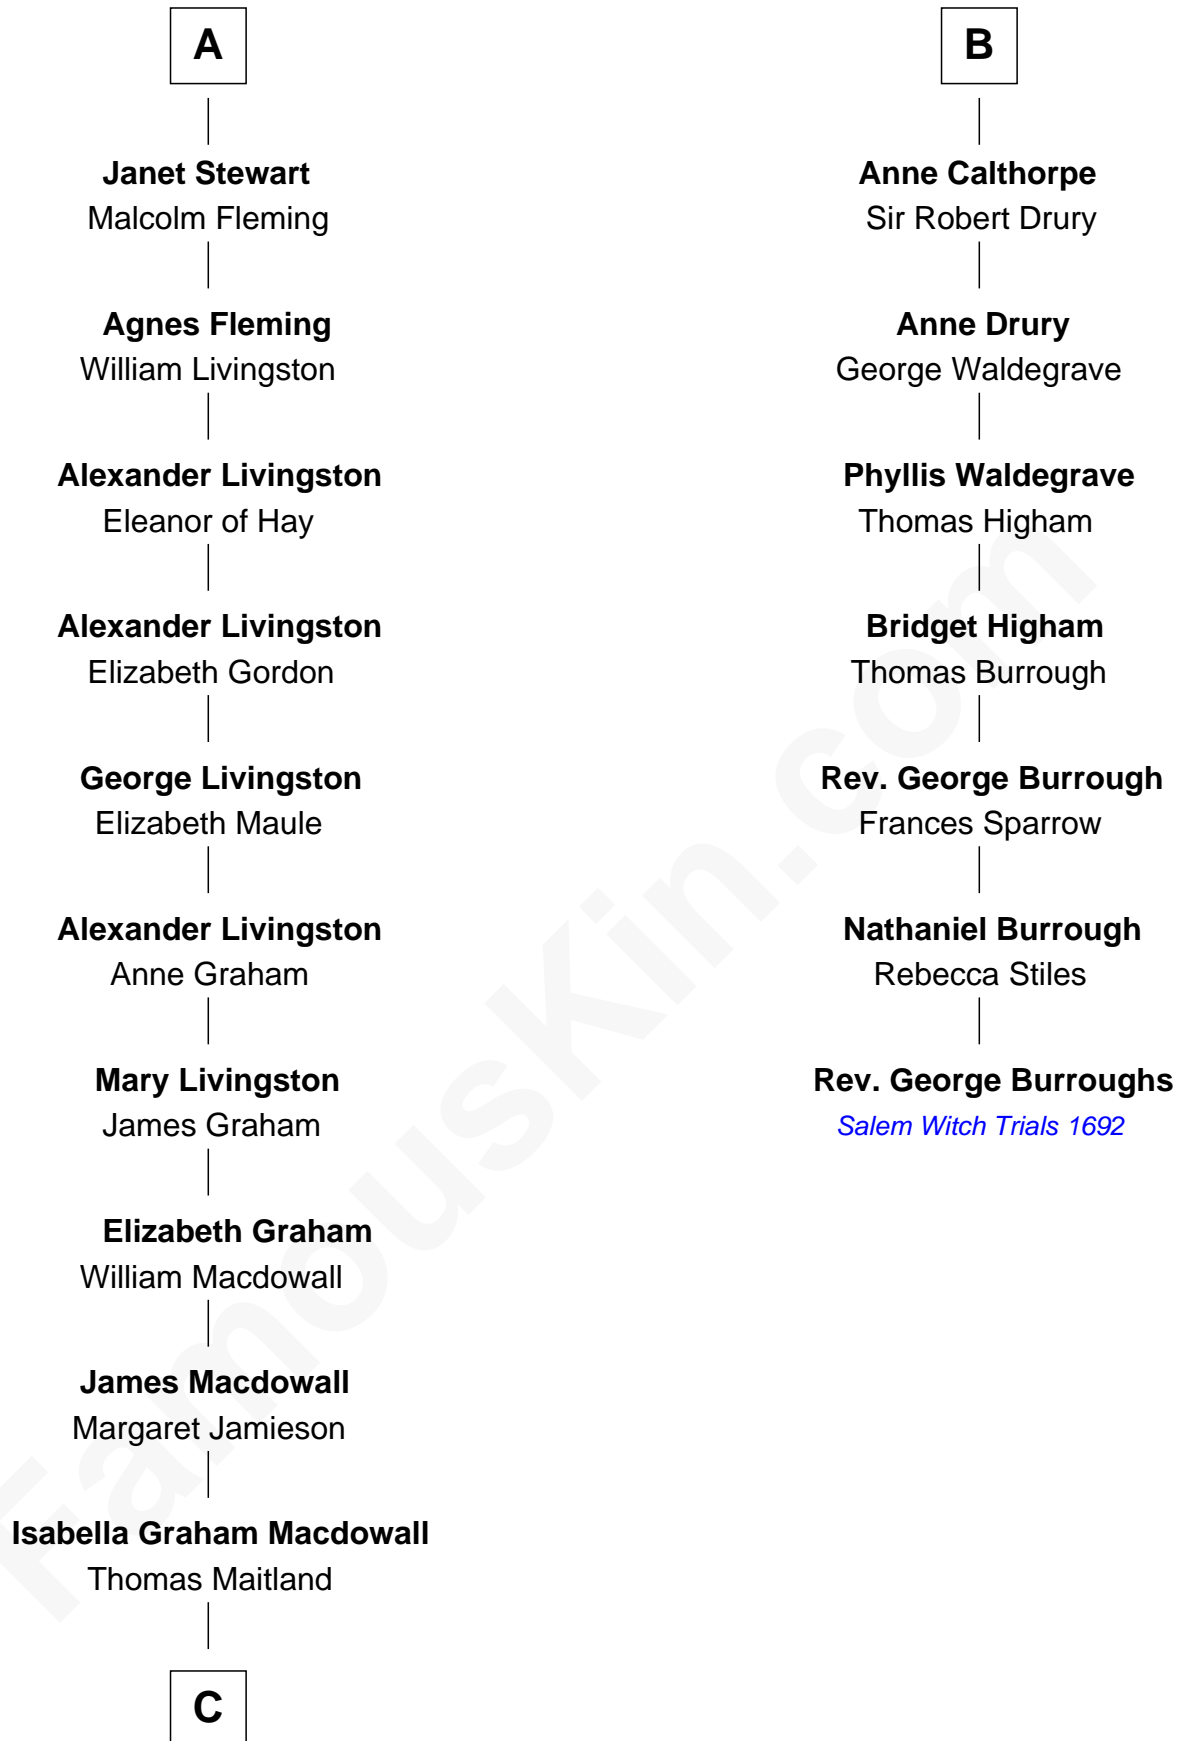

FamousKin.com

Relationship Chart of

Howard Dean

79th Governor of Vermont

13th cousin 8 times removed of

Rev. George Burroughs

Executed for Witchcraft, Salem 1692

C

—
James William Maitland

Agnes Jane O'Reilly

—
Thomas A. Maitland

Helen Abby Van Voorhis

—
James William Maitland

Sylvia Wigglesworth

—
Andrea Belden Maitland

Howard Brush Dean