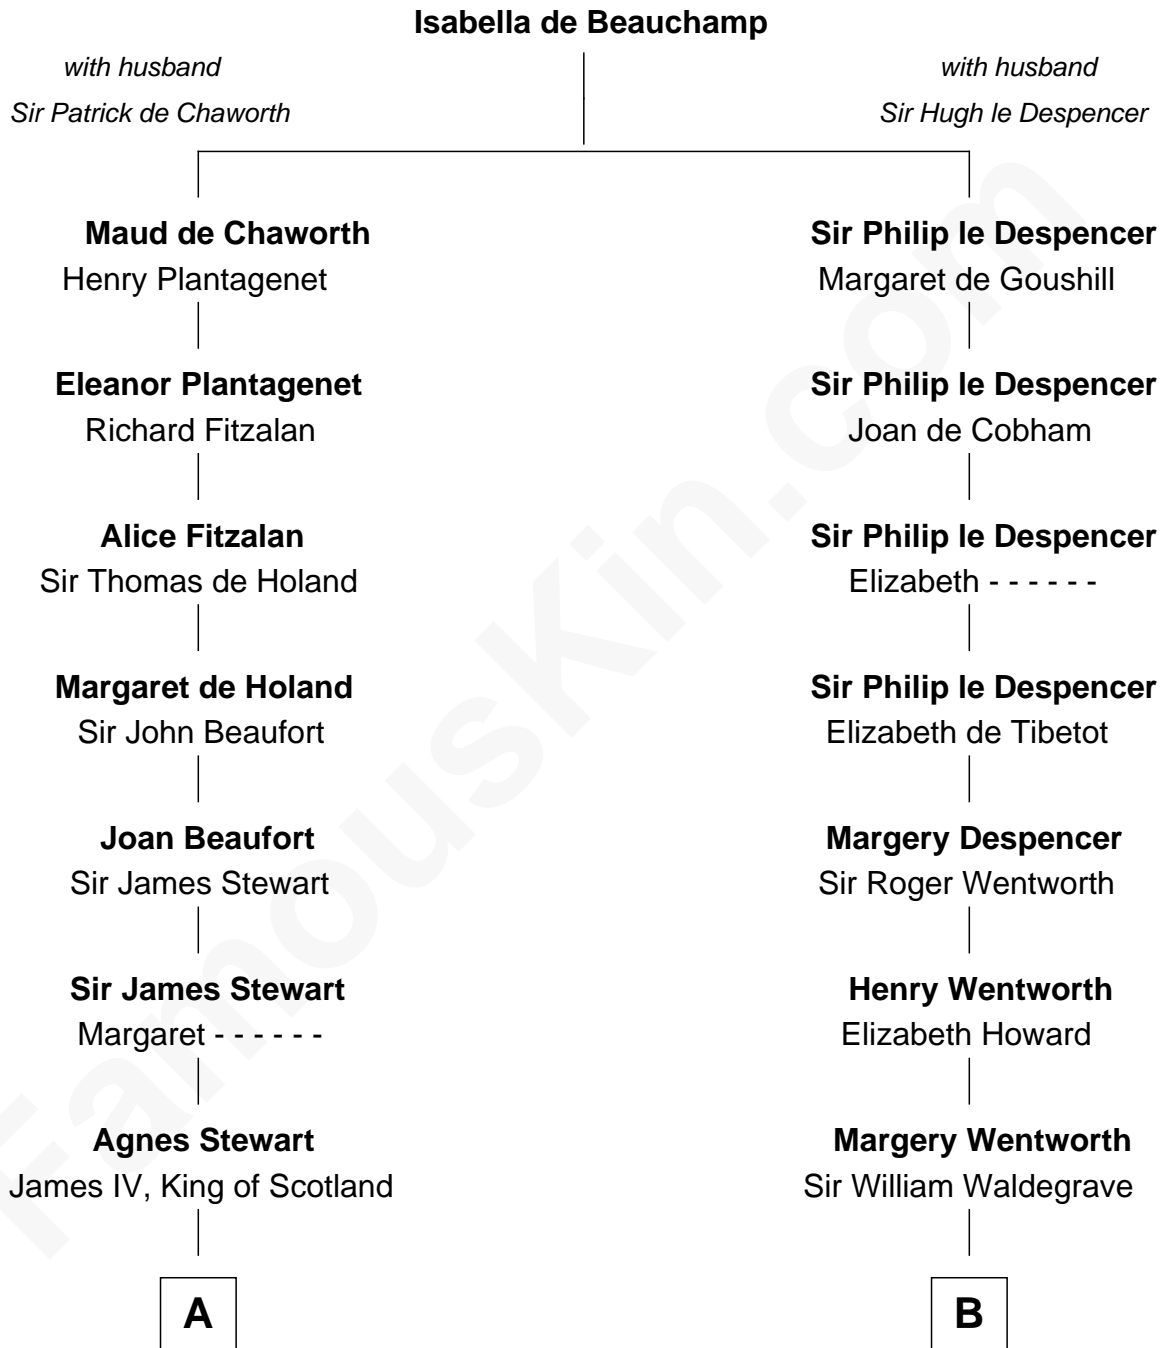

FamousKin.com

Relationship Chart of

Howard Dean

79th Governor of Vermont

12th cousin 9 times removed of

Rev. George Burroughs

Executed for Witchcraft, Salem 1692

C

James William Maitland

Agnes Jane O'Reilly

Thomas A. Maitland

Helen Abby Van Voorhis

James William Maitland

Sylvia Wigglesworth

Andrea Belden Maitland

Howard Brush Dean

Howard Dean

79th Governor of Vermont