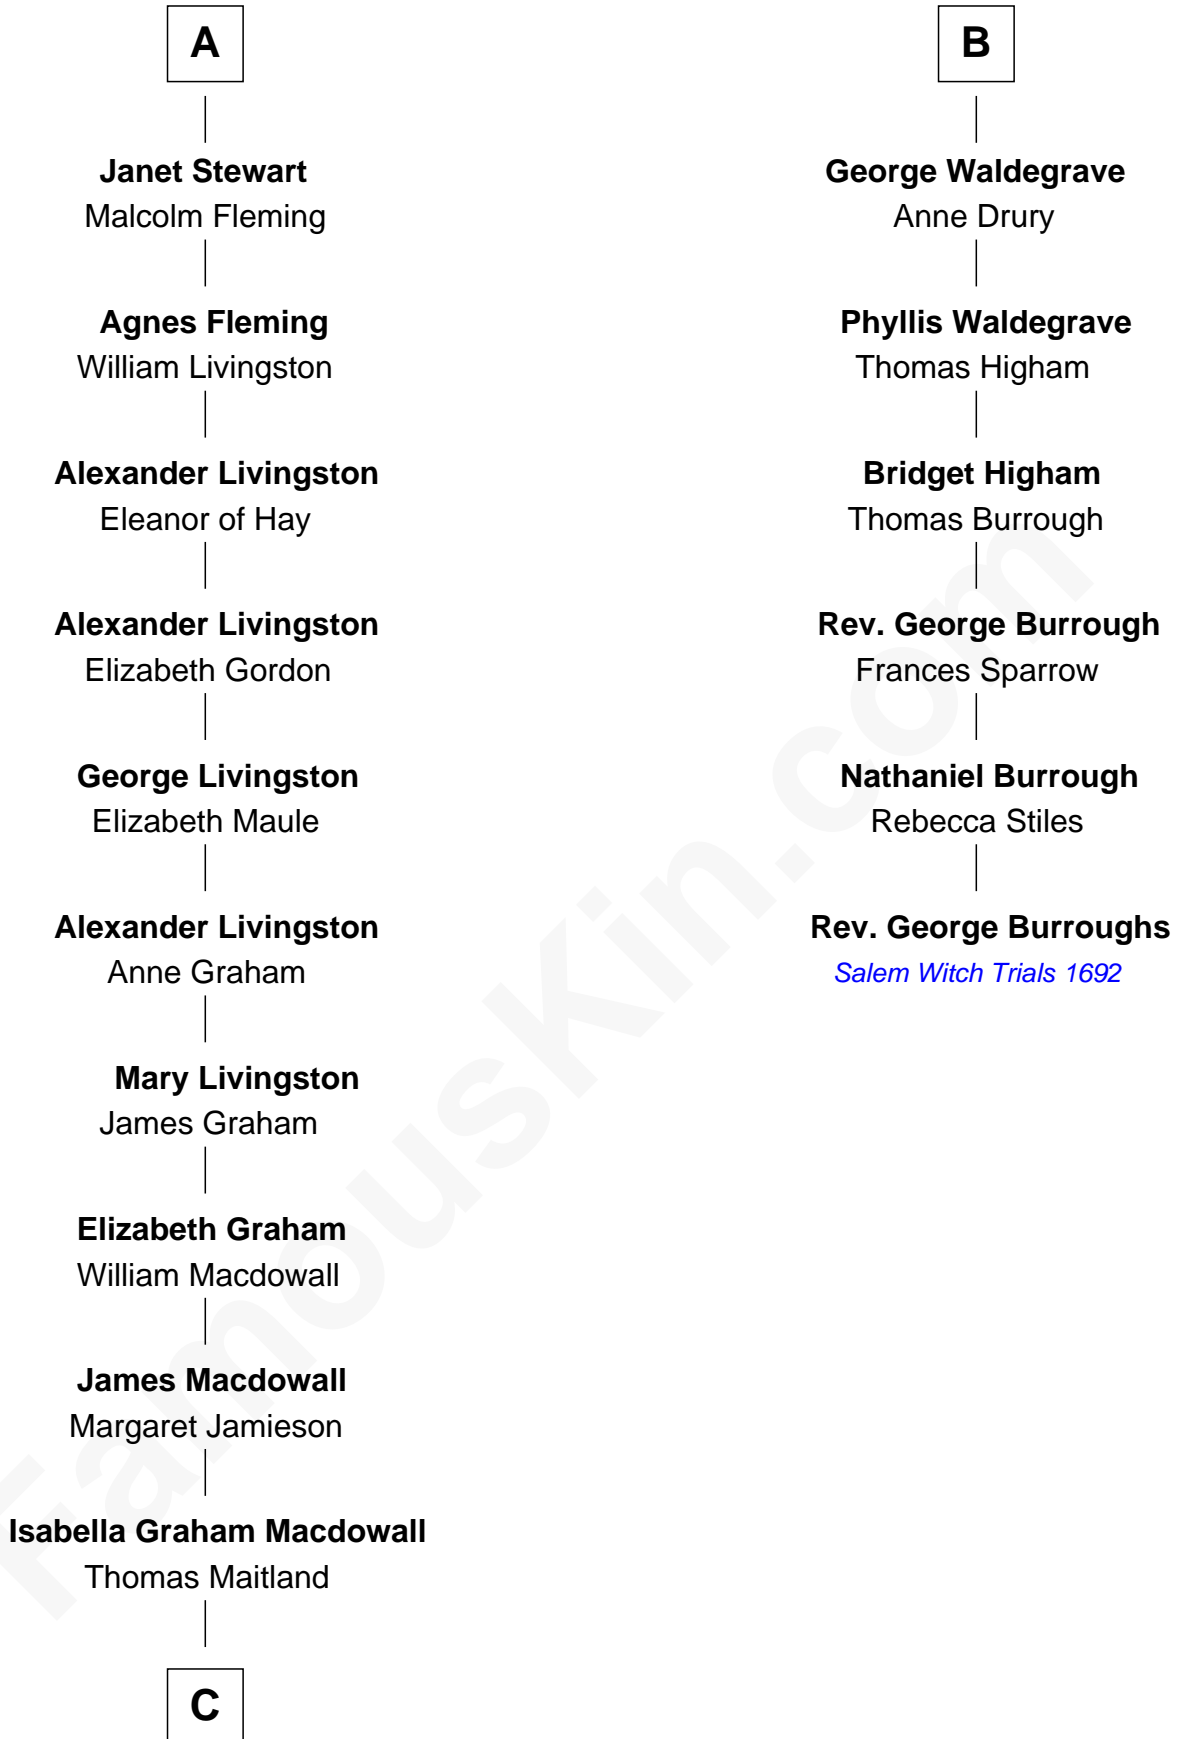

FamousKin.com

Relationship Chart of

Howard Dean

79th Governor of Vermont

12th cousin 9 times removed of

Rev. George Burroughs

Executed for Witchcraft, Salem 1692

C

James William Maitland

Agnes Jane O'Reilly

Thomas A. Maitland

Helen Abby Van Voorhis

James William Maitland

Sylvia Wigglesworth

Andrea Belden Maitland

Howard Brush Dean