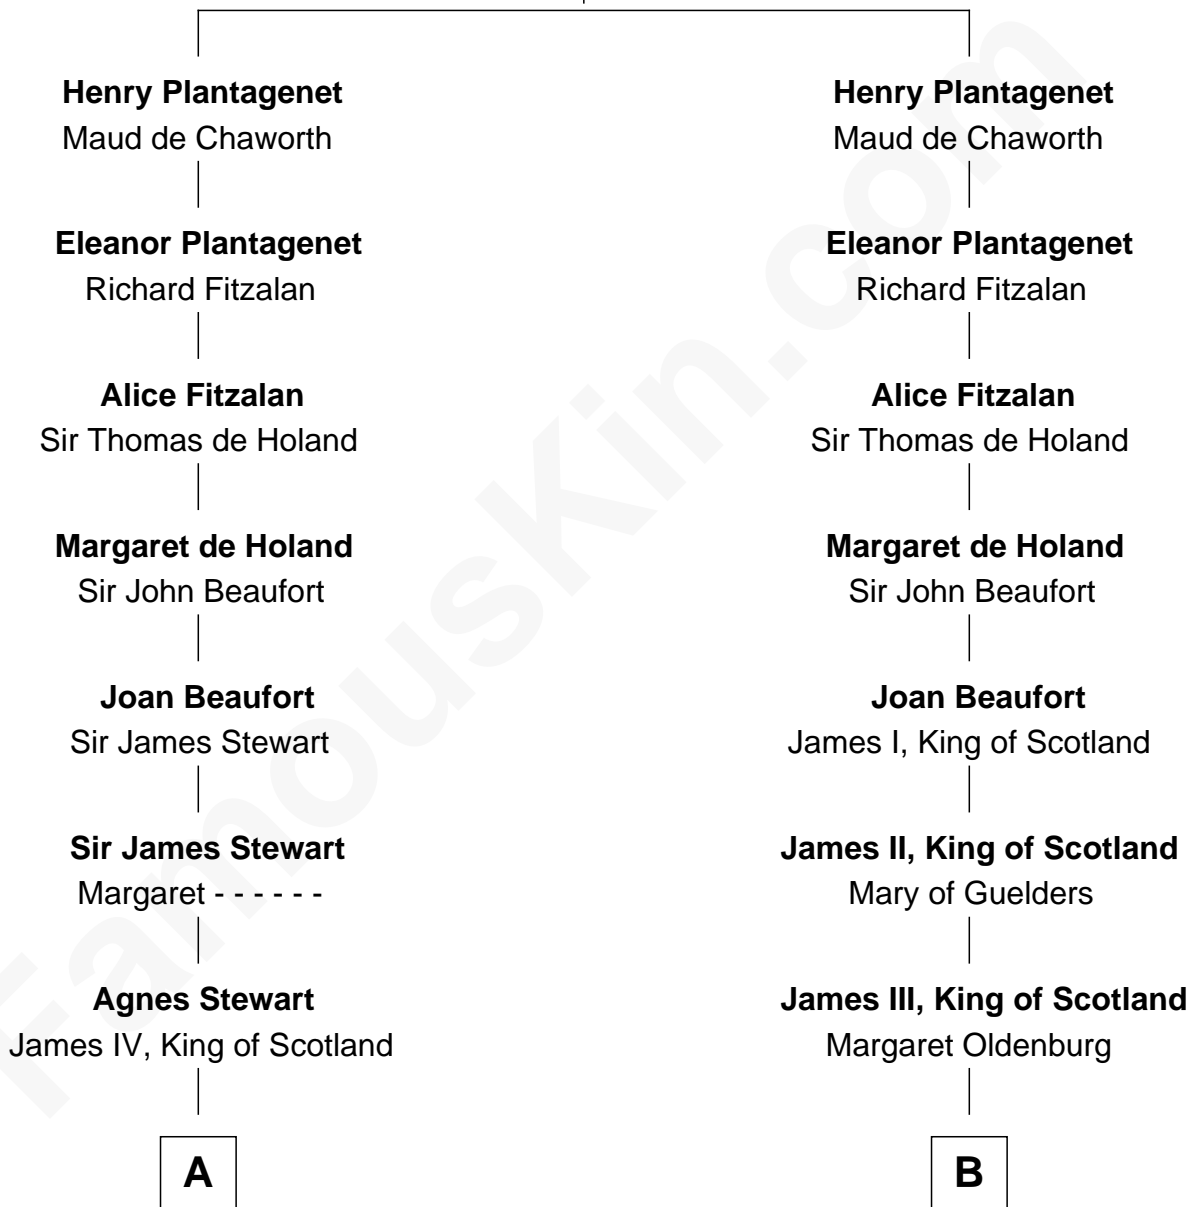

FamousKin.com Relationship Chart of

Howard Dean

79th Governor of Vermont

9th cousin 12 times removed of

Mary Stuart

Queen of Scots

Edmund Plantagenet

Blanche of Artois

C

—
James William Maitland

Agnes Jane O'Reilly

—
Thomas A. Maitland

Helen Abby Van Voorhis

—
James William Maitland

Sylvia Wigglesworth

—
Andrea Belden Maitland

Howard Brush Dean

—
Howard Dean

79th Governor of Vermont