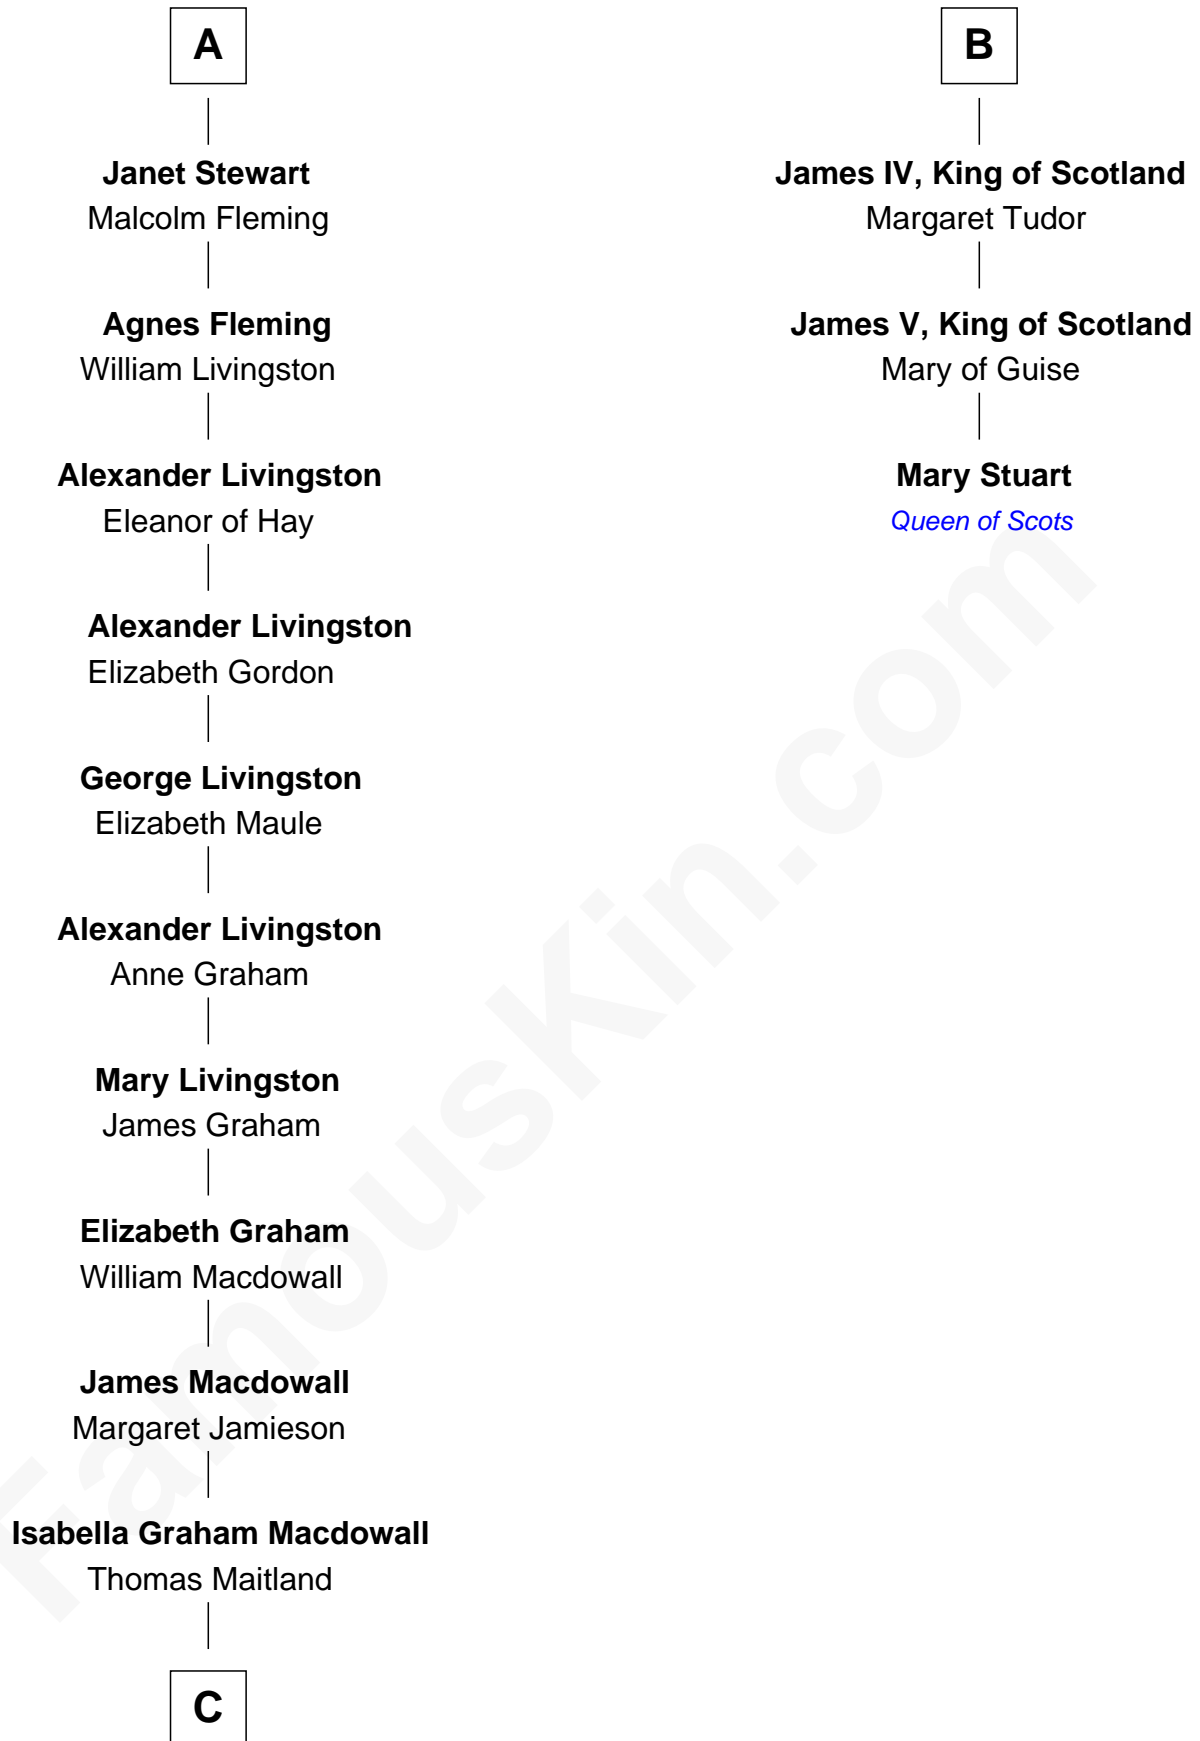

# FamousKin.com Relationship Chart of

**Howard Dean**

*79th Governor of Vermont*

9th cousin 12 times removed of

**Mary Stuart**

*Queen of Scots*

**C**

—  
**James William Maitland**

Agnes Jane O'Reilly

—  
**Thomas A. Maitland**

Helen Abby Van Voorhis

—  
**James William Maitland**

Sylvia Wigglesworth

—  
**Andrea Belden Maitland**

Howard Brush Dean

—  
**Howard Dean**