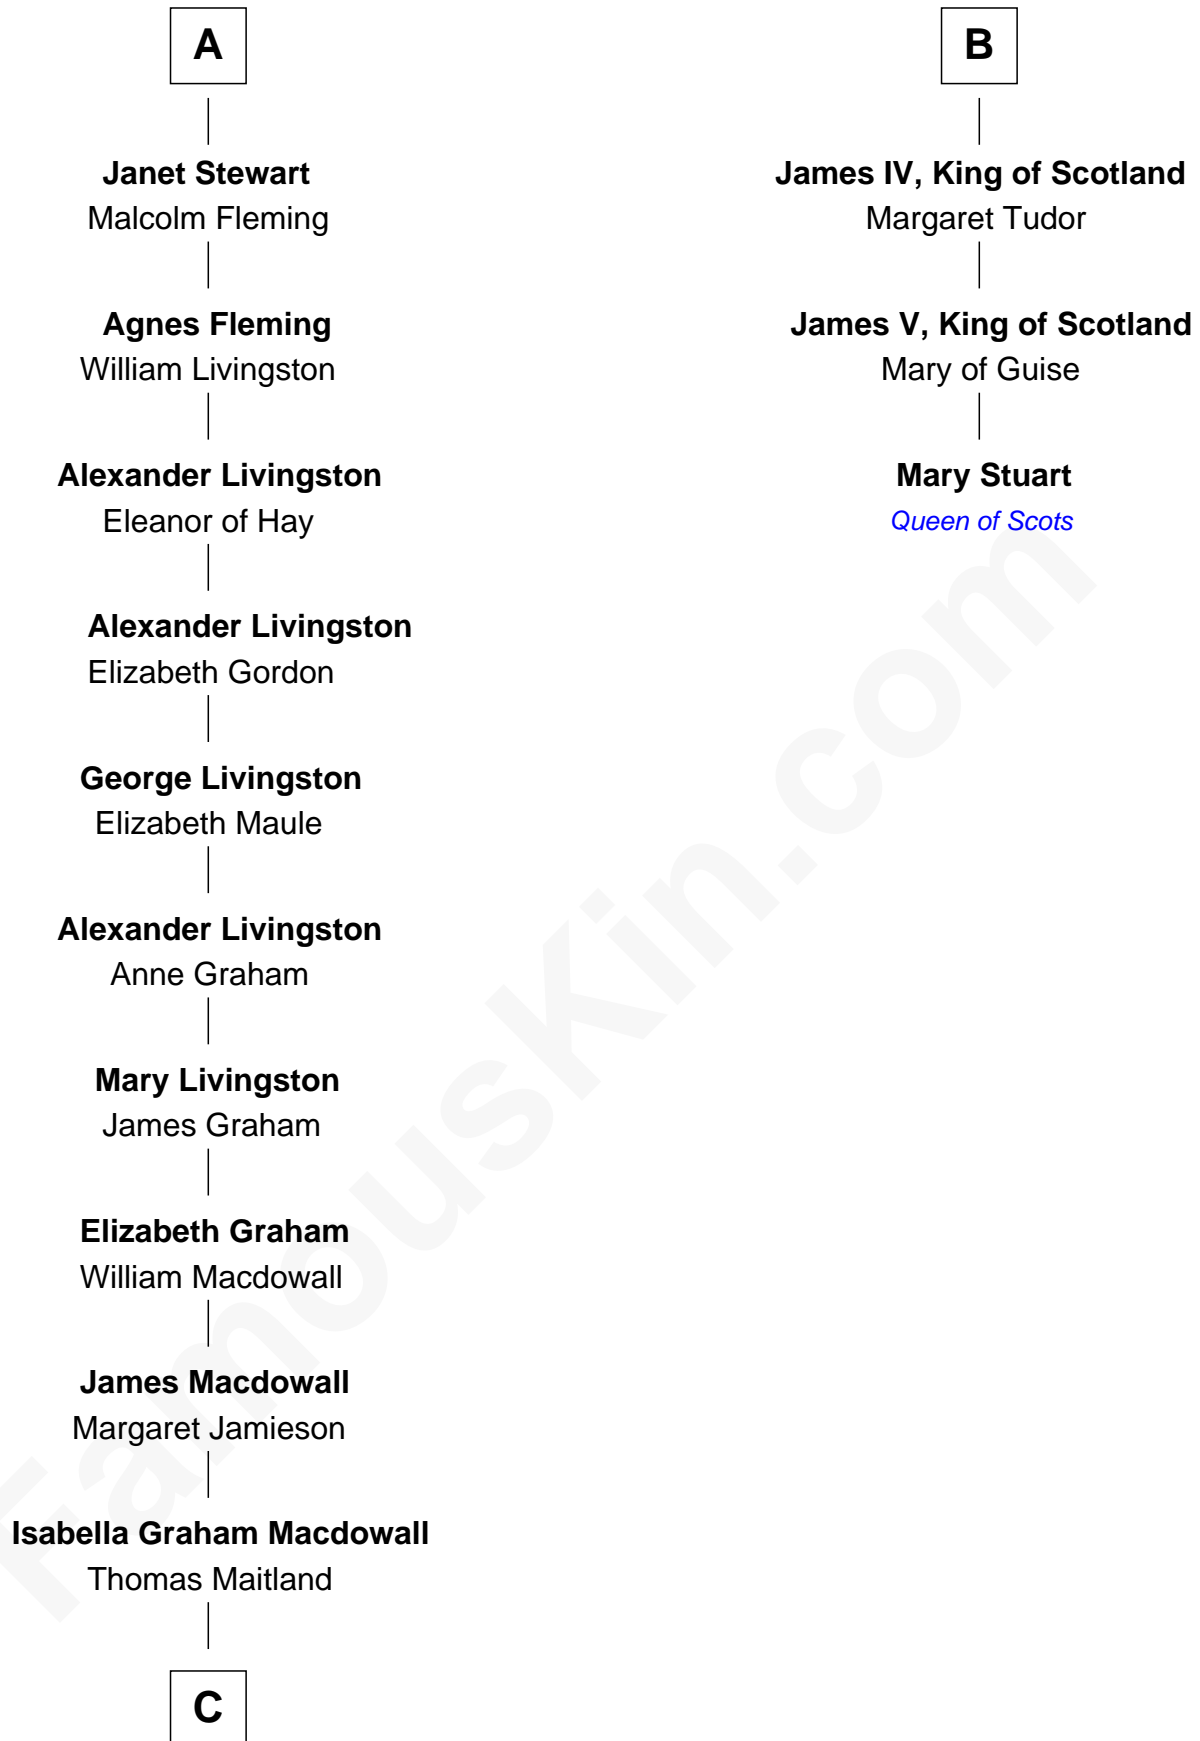

FamousKin.com Relationship Chart of

Howard Dean

79th Governor of Vermont

9th cousin 12 times removed of

Mary Stuart

Queen of Scots

Sir Patrick de Chaworth

Isabella de Beauchamp

James I, King of Scotland

James II, King of Scotland

Mary of Guelders

James III, King of Scotland

Margaret Oldenburg

B

C

—
James William Maitland