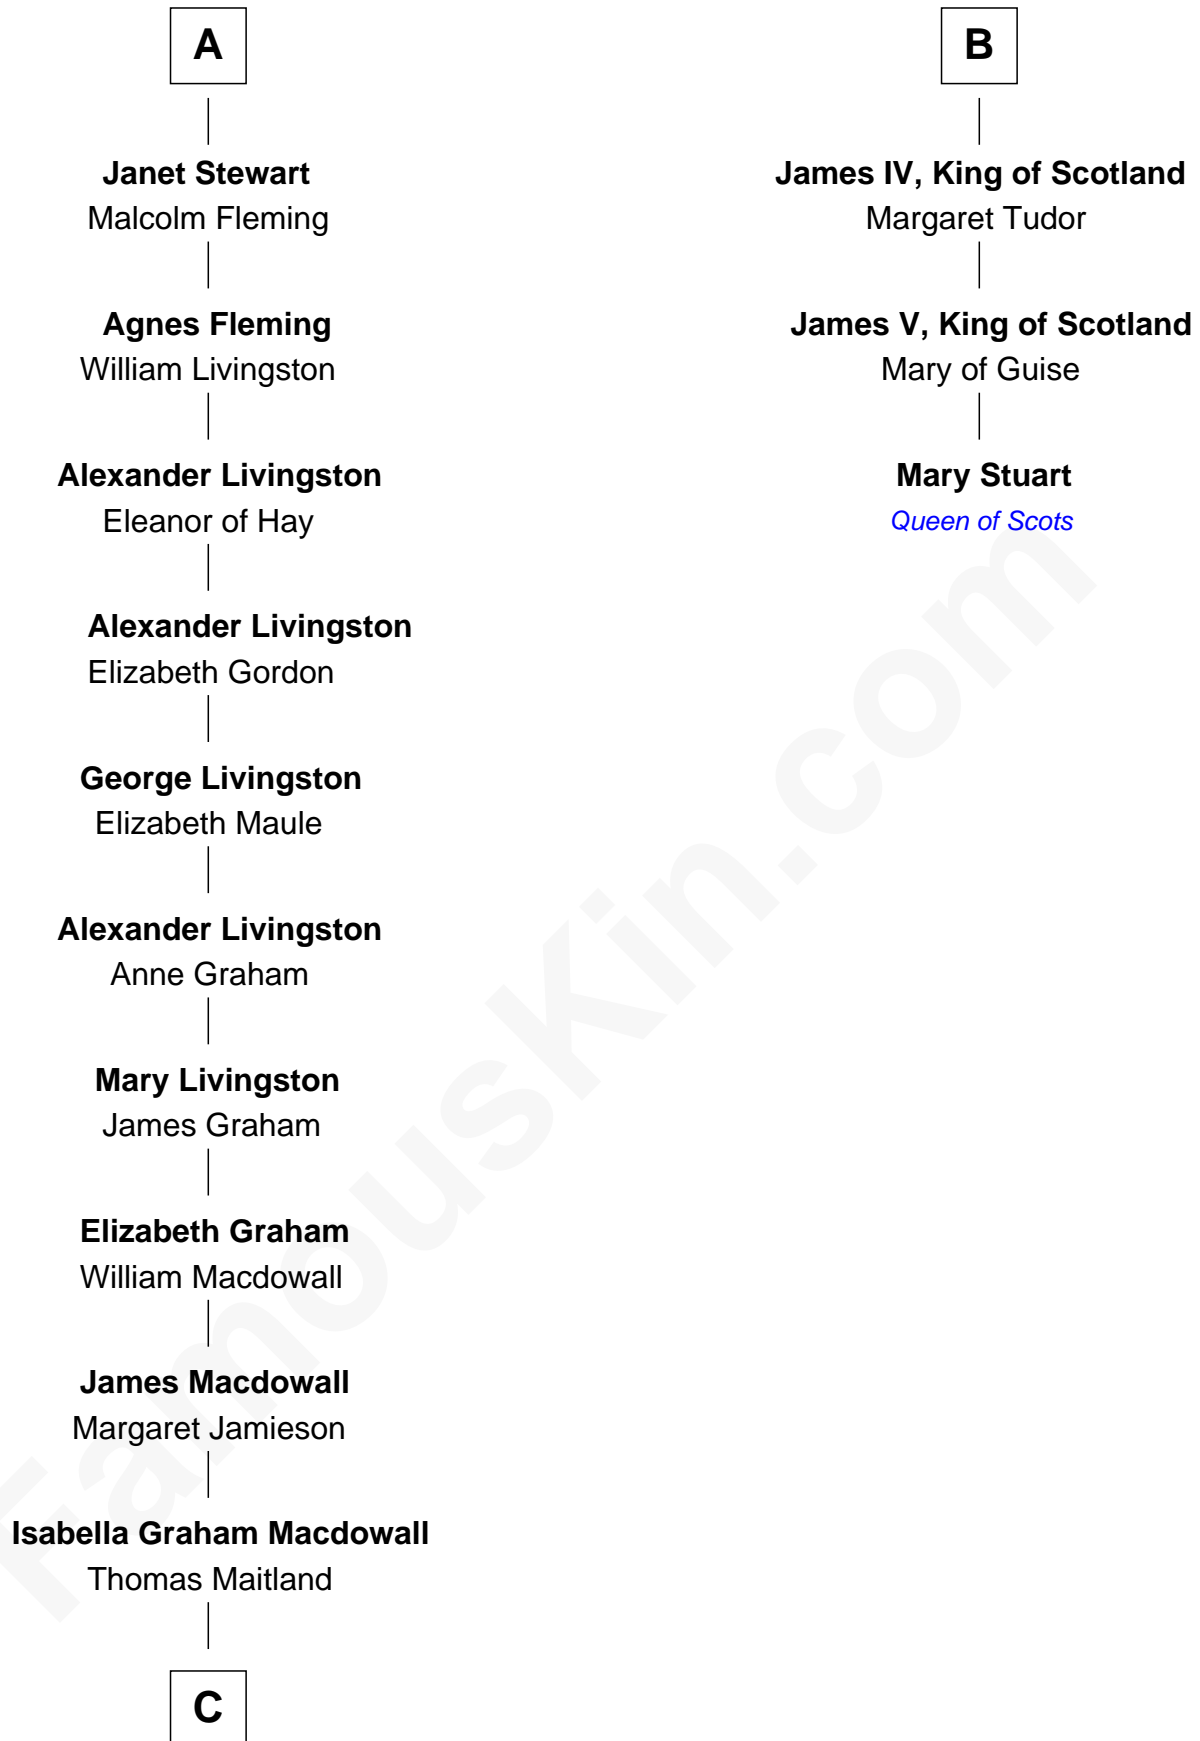

FamousKin.com Relationship Chart of

Howard Dean

79th Governor of Vermont

9th cousin 12 times removed of

Mary Stuart

Queen of Scots

Richard Fitzalan

Alice de Saluzzo

James I, King of Scotland

James II, King of Scotland

Mary of Guelders

James III, King of Scotland

Margaret Oldenburg

B

C

—
James William Maitland