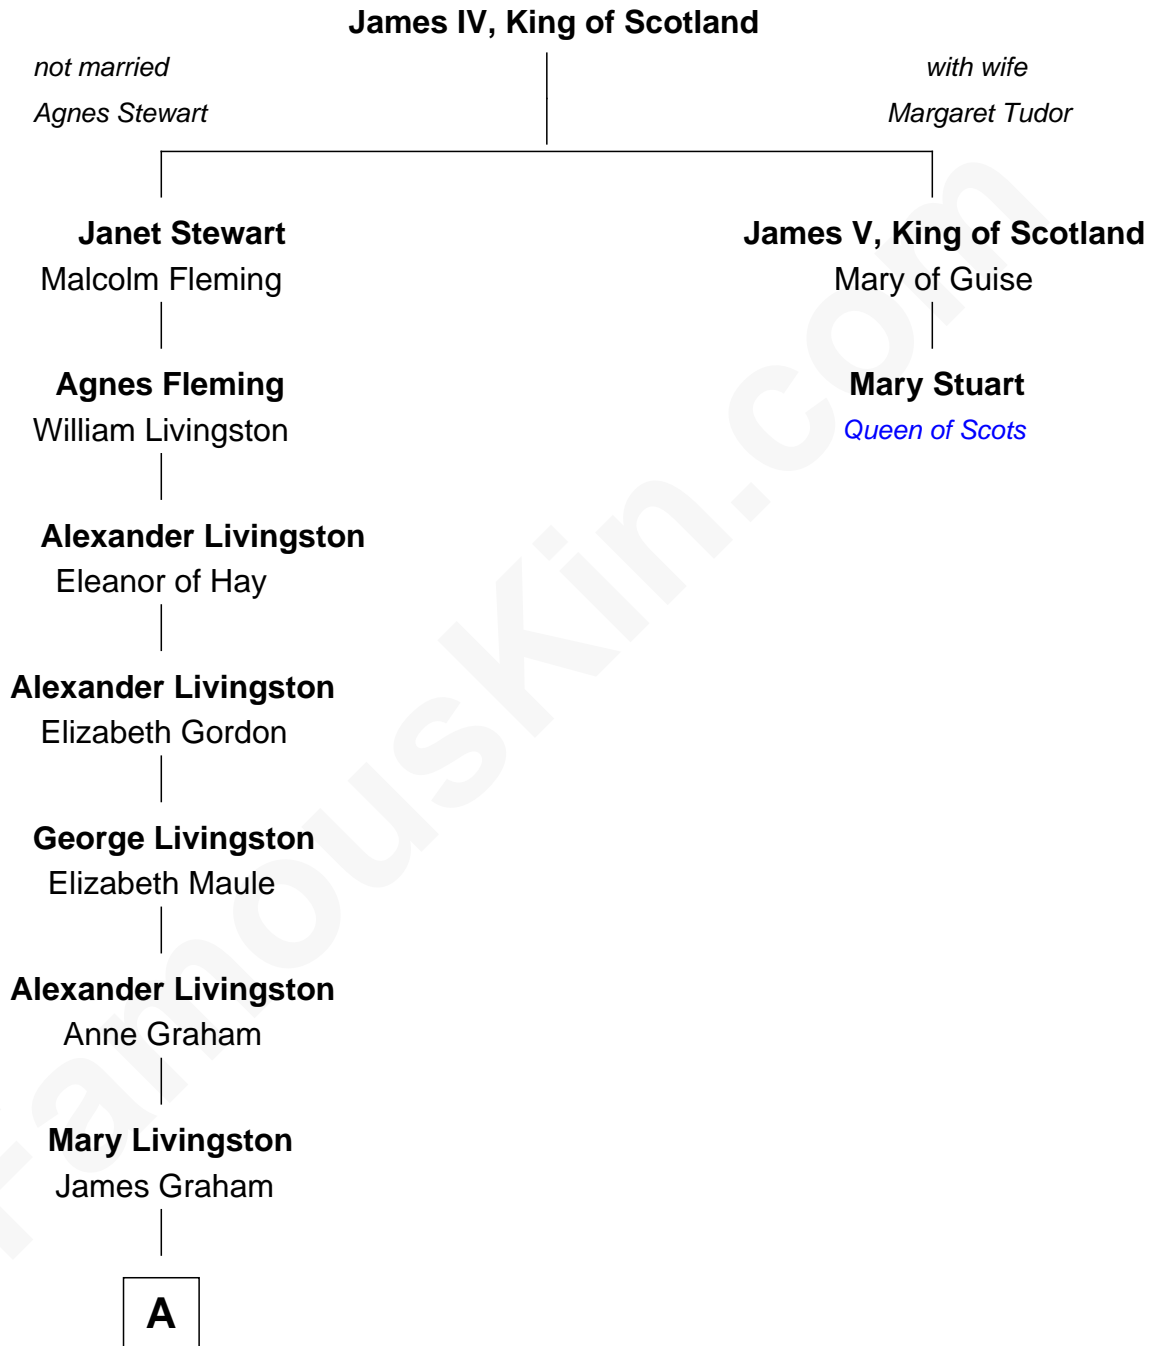

FamousKin.com Relationship Chart of

Howard Dean

79th Governor of Vermont

1st cousin 13 times removed of

Mary Stuart

Queen of Scots

A

—
Elizabeth Graham

William Macdowall

—
James Macdowall

Margaret Jamieson

—
Isabella Graham Macdowall

Thomas Maitland

—
James William Maitland

Agnes Jane O'Reilly

—
Thomas A. Maitland