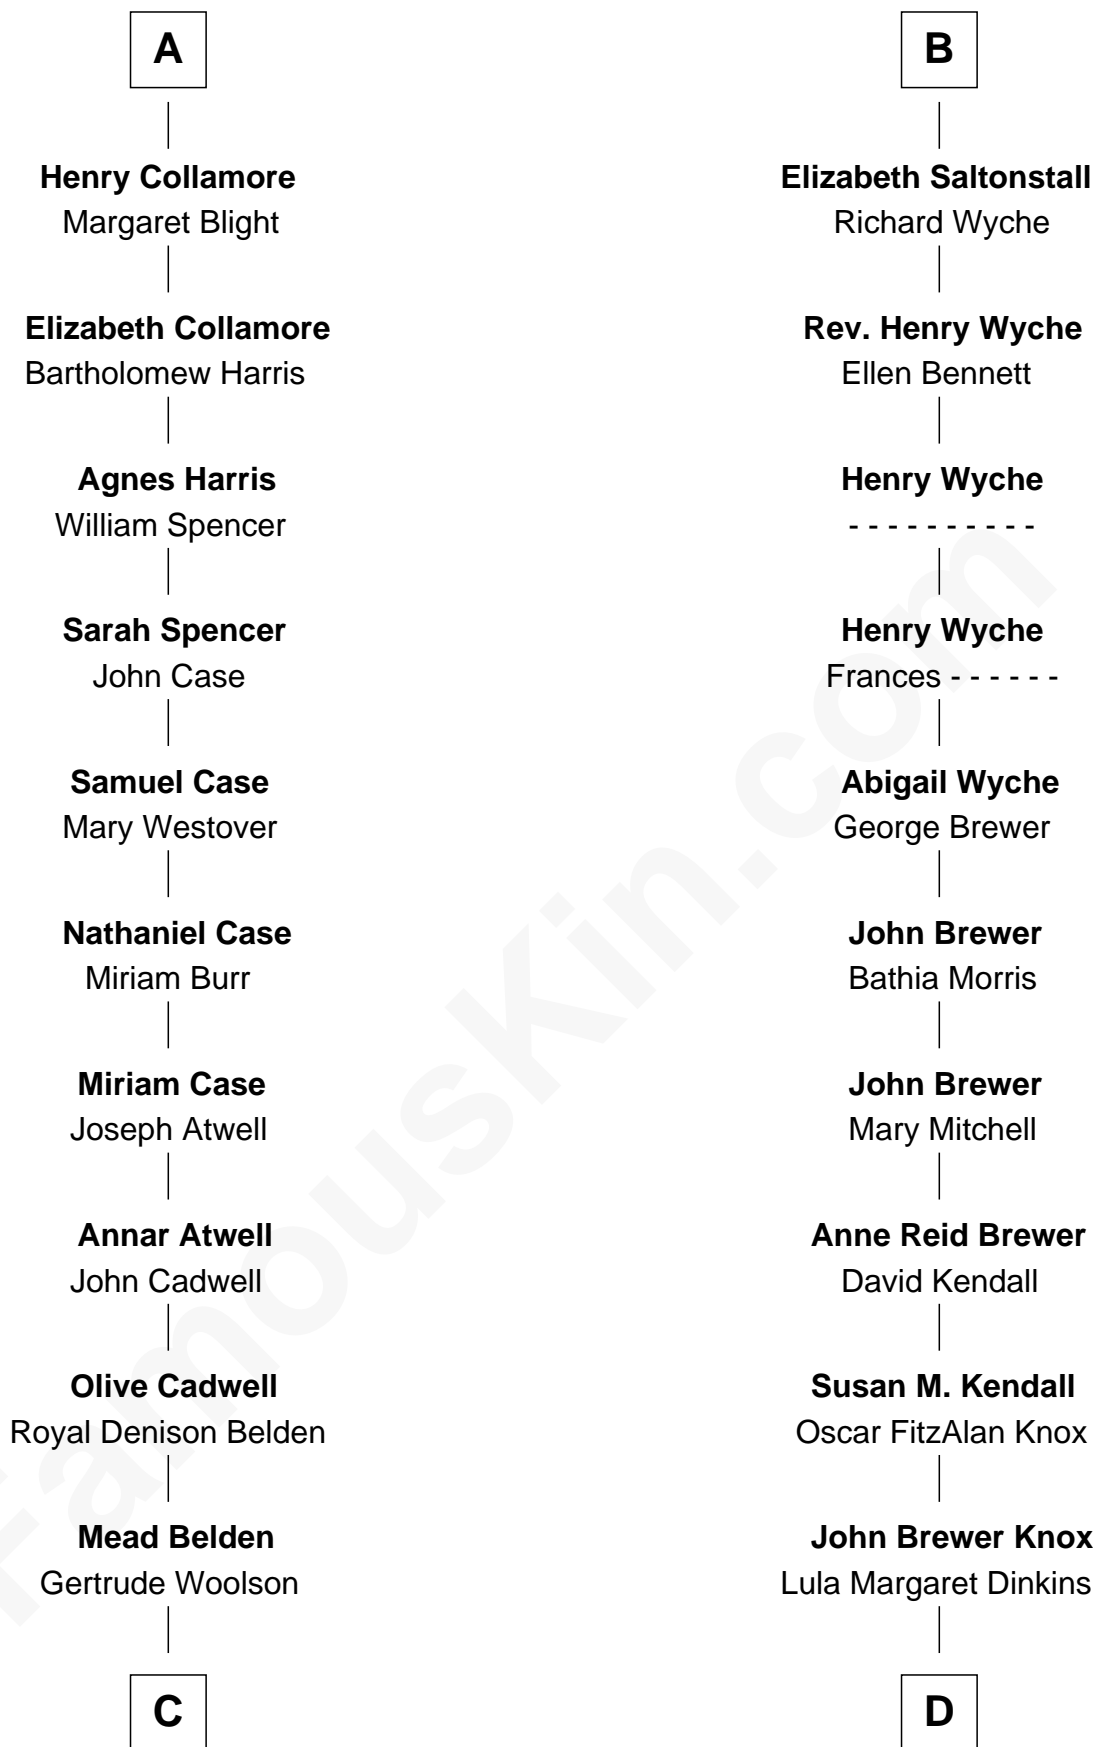

# FamousKin.com Relationship Chart of

**Howard Dean**

*79th Governor of Vermont*

19th cousin 1 time removed of

**Truman Capote**

*Author of In Cold Blood*

**Sir Nicholas Poyntz**  
Elizabeth Mill

**Sir John Poyntz**  
-----

**Humphrey Poyntz**  
Elizabeth Pollard

**John Poyntz**  
Maud Perth

**William Poyntz**  
-----

**William Poyntz**  
Elizabeth Shaw

**Wilmot Poyntz**  
Thomas Hext

**Thomas Poyntz**  
Ann Calva

**Margery Hext**  
John Collamore

**Susanna Poyntz**  
Sir Richard Saltonstall

**A**

**B**

**C**

**Olive Gertrude Belden**

Henry Wigglesworth

**Sylvia Wigglesworth**

James William Maitland

**Andrea Belden Maitland**

Howard Brush Dean

**Howard Dean**

*79th Governor of Vermont*

**D**

**Mabel Knox**