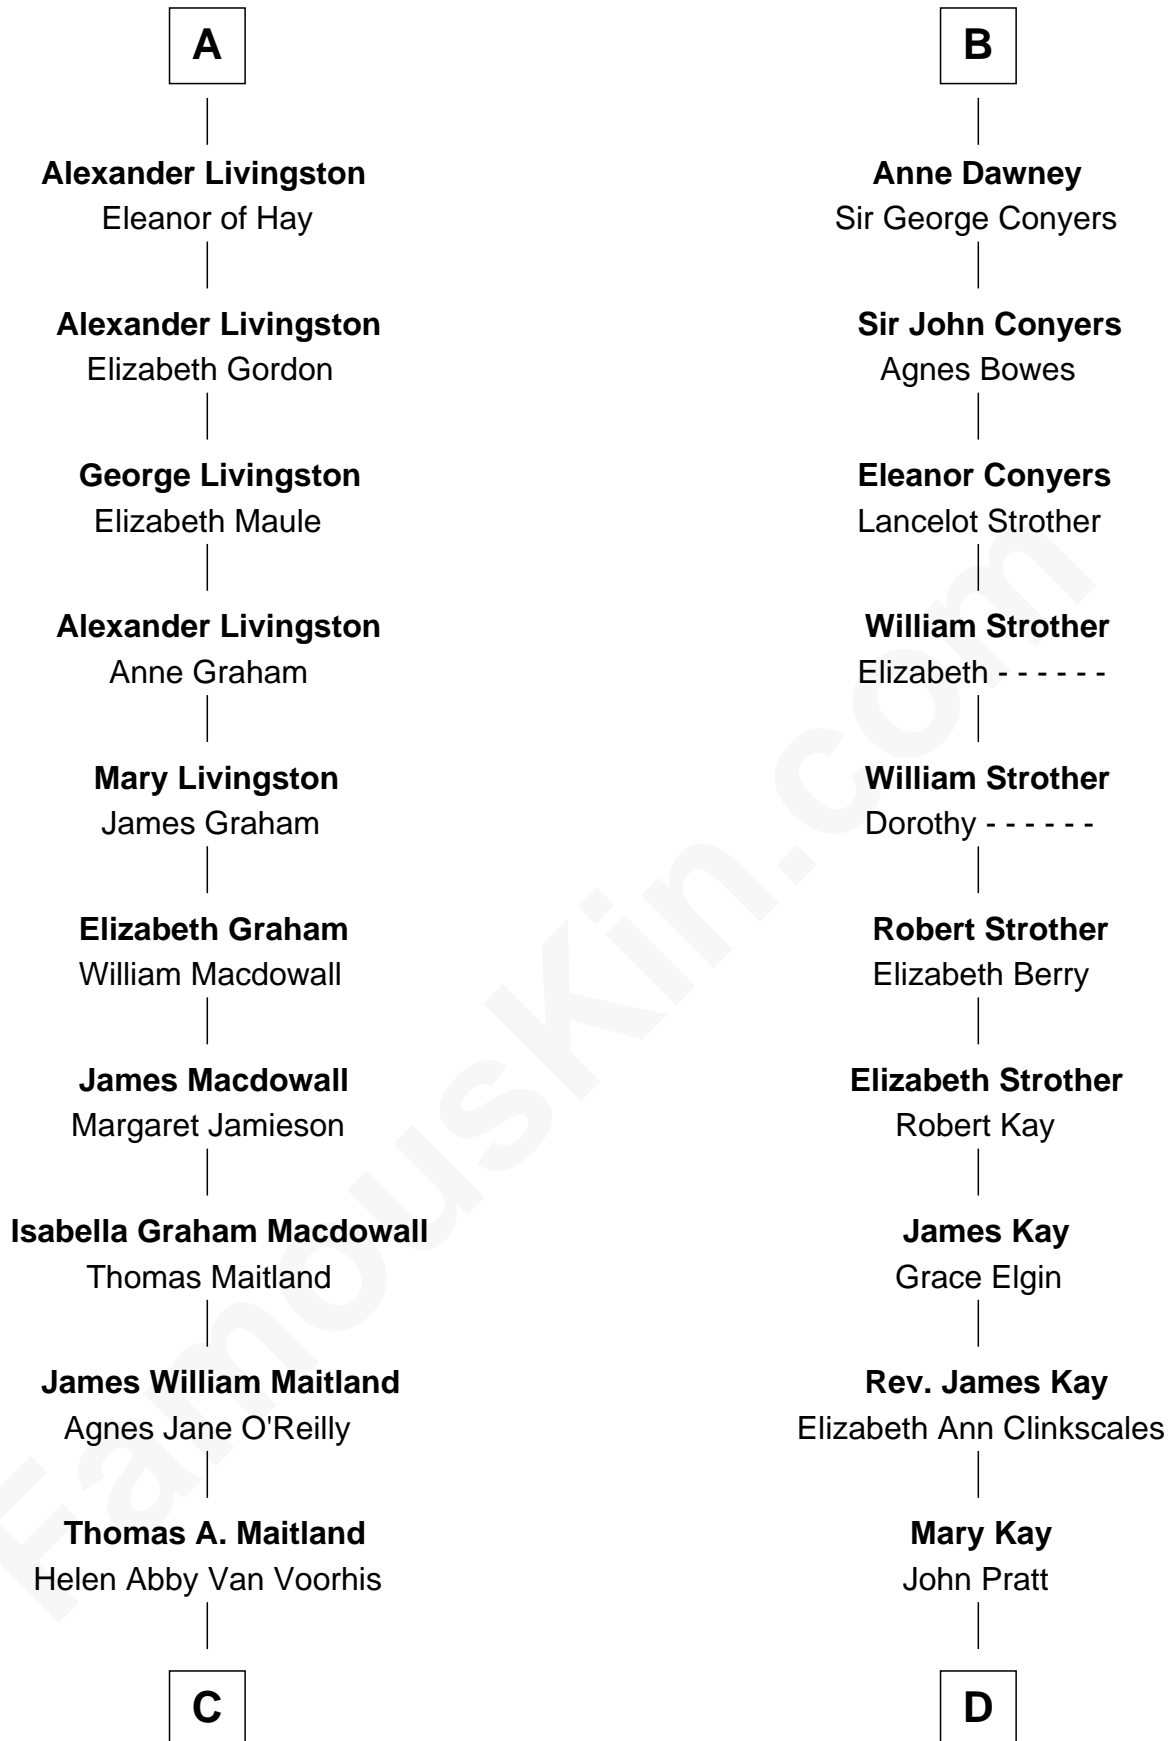

FamousKin.com Relationship Chart of

Howard Dean

79th Governor of Vermont

19th cousin 1 time removed of

Jimmy Carter

39th U.S. President

Richard Fitzalan
Eleanor Plantagenet

C

James William Maitland

Sylvia Wigglesworth

Andrea Belden Maitland

Howard Brush Dean

Howard Dean

79th Governor of Vermont

D

James E. Pratt

Sophonra C. Cowan

Nina Pratt

William Archibald Carter

Earl Carter

Lillian Gordy

Jimmy Carter

39th U.S. President