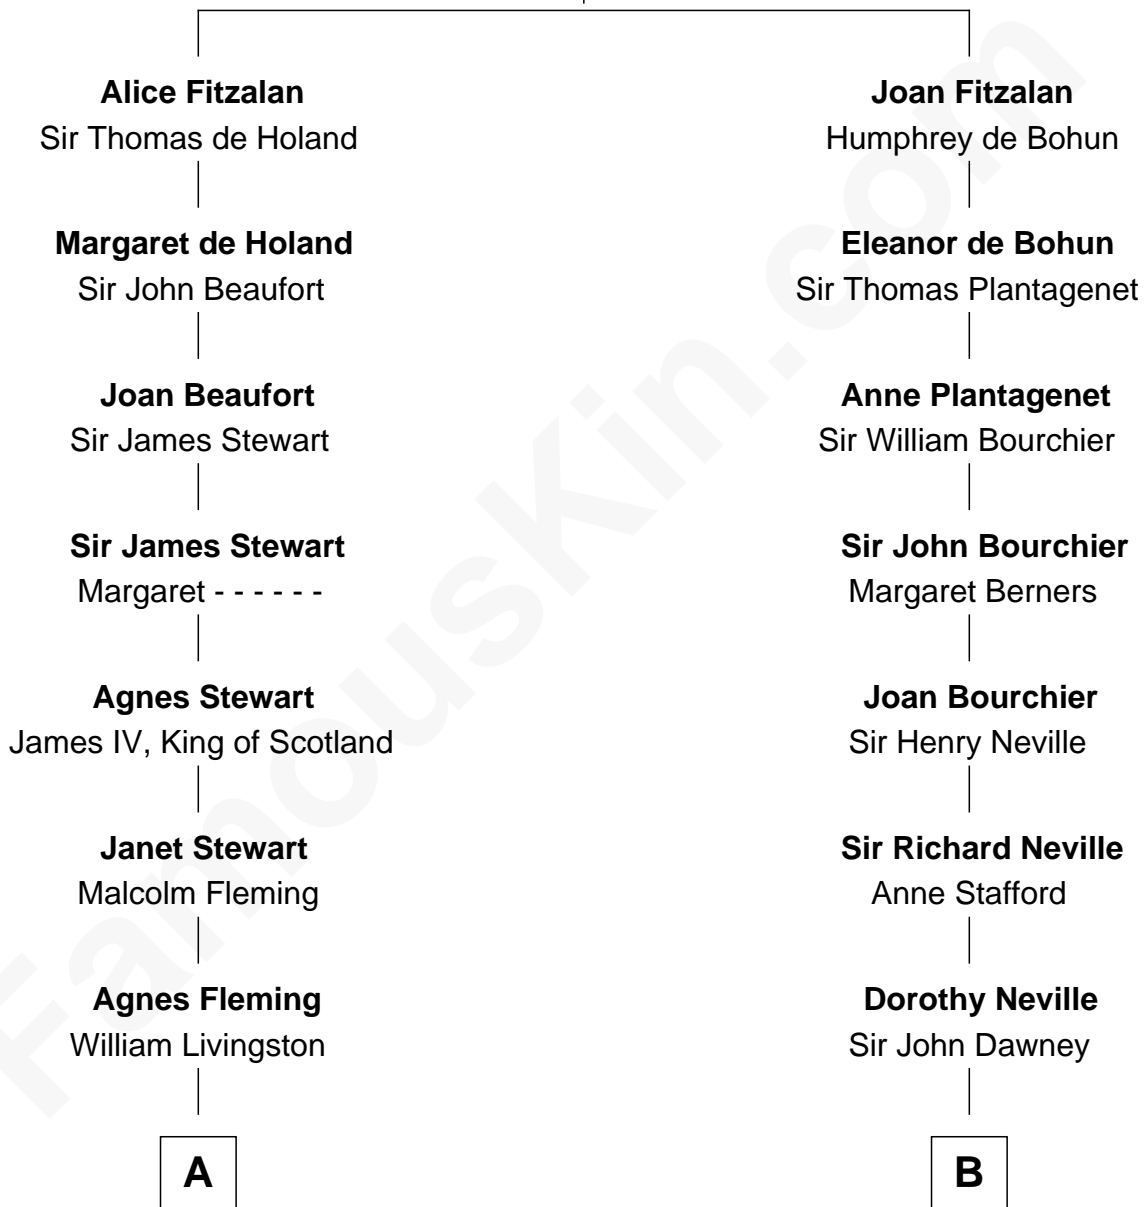

FamousKin.com Relationship Chart of

Howard Dean

79th Governor of Vermont

19th cousin 1 time removed of

Jimmy Carter

39th U.S. President

Richard Fitzalan
Eleanor Plantagenet

C

James William Maitland

Sylvia Wigglesworth

Andrea Belden Maitland

Howard Brush Dean

Howard Dean

79th Governor of Vermont

D

James E. Pratt

Sophonra C. Cowan

Nina Pratt

William Archibald Carter

Earl Carter

Lillian Gordy

Jimmy Carter

39th U.S. President