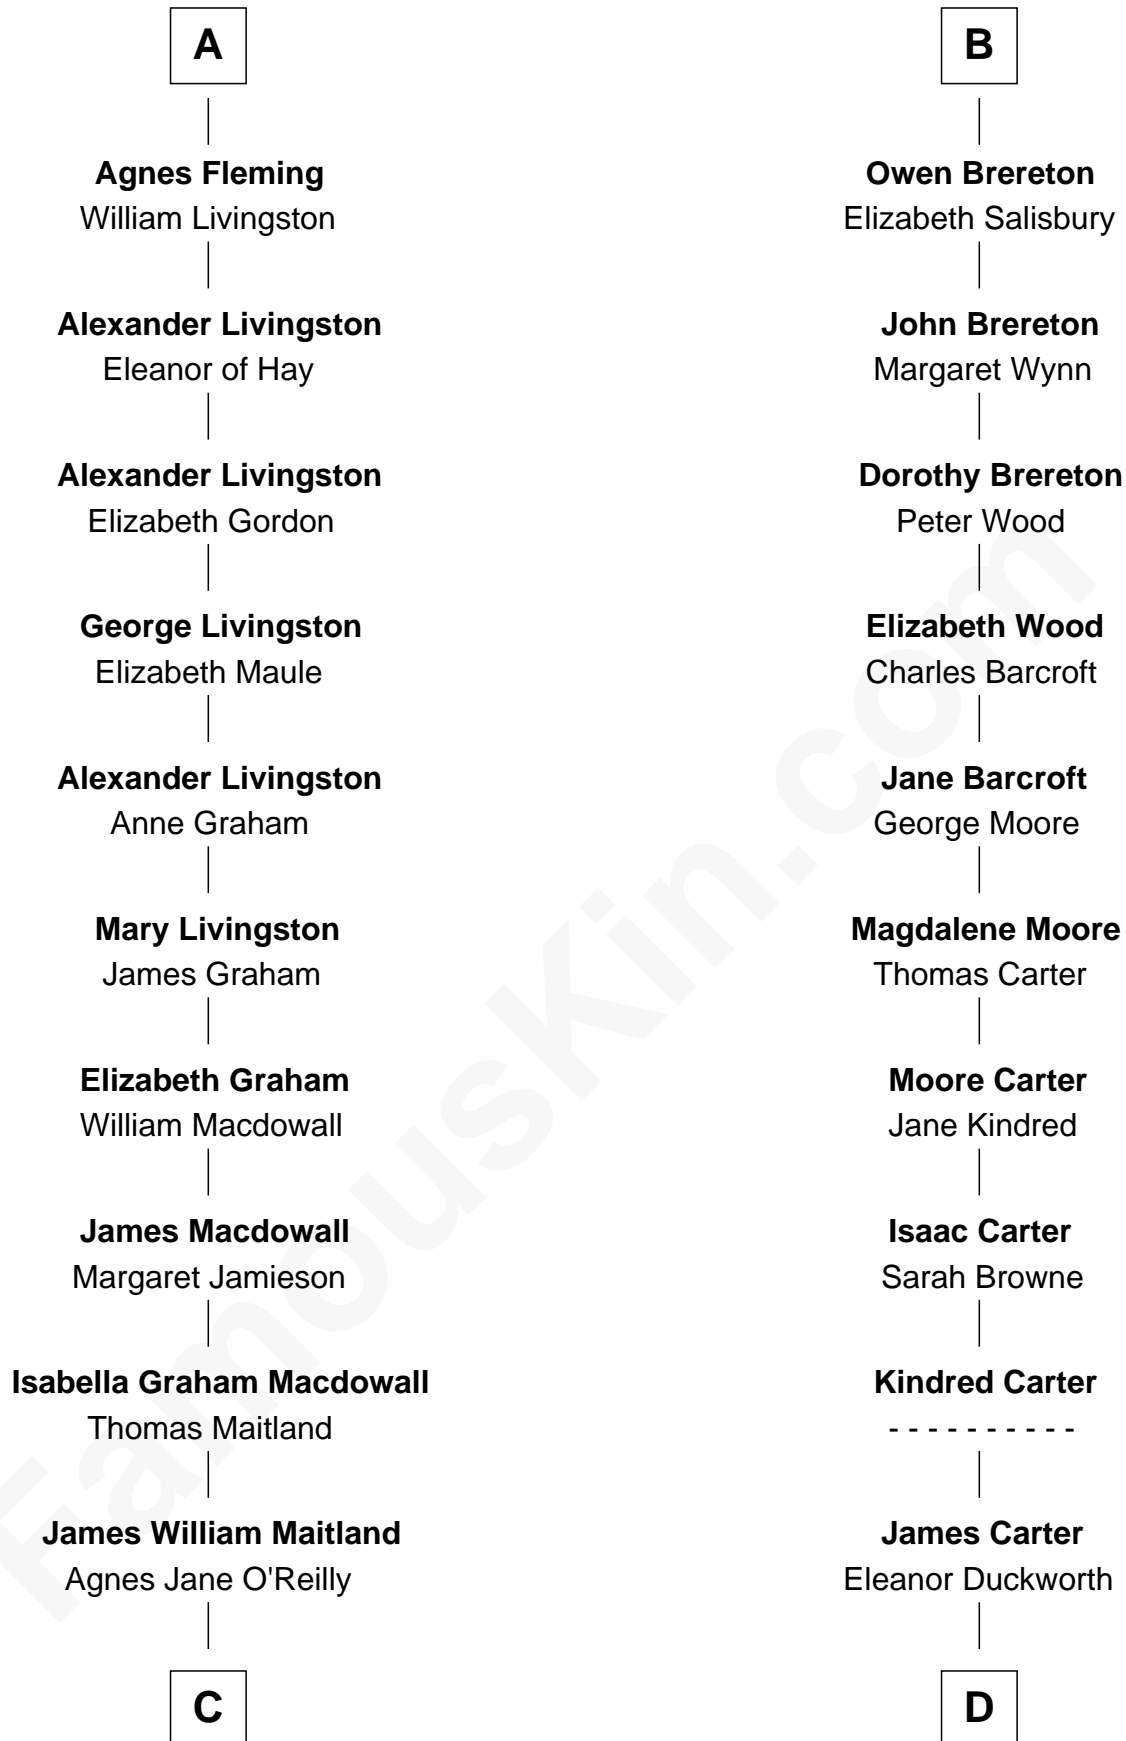

FamousKin.com Relationship Chart of

Howard Dean

79th Governor of Vermont

20th cousin 1 time removed of

Jimmy Carter

39th U.S. President

Sir Robert de Holland

Maude la Zouche

C

Thomas A. Maitland
Helen Abby Van Voorhis

James William Maitland
Sylvia Wigglesworth

Andrea Belden Maitland
Howard Brush Dean

Howard Dean
79th Governor of Vermont

D

Wiley Carter
Ann Ansley

Littleberry Walker Carter
Mary Ann Diligent Seals

William Archibald Carter
Nina Pratt

Earl Carter
Lillian Gordy

Jimmy Carter
39th U.S. President