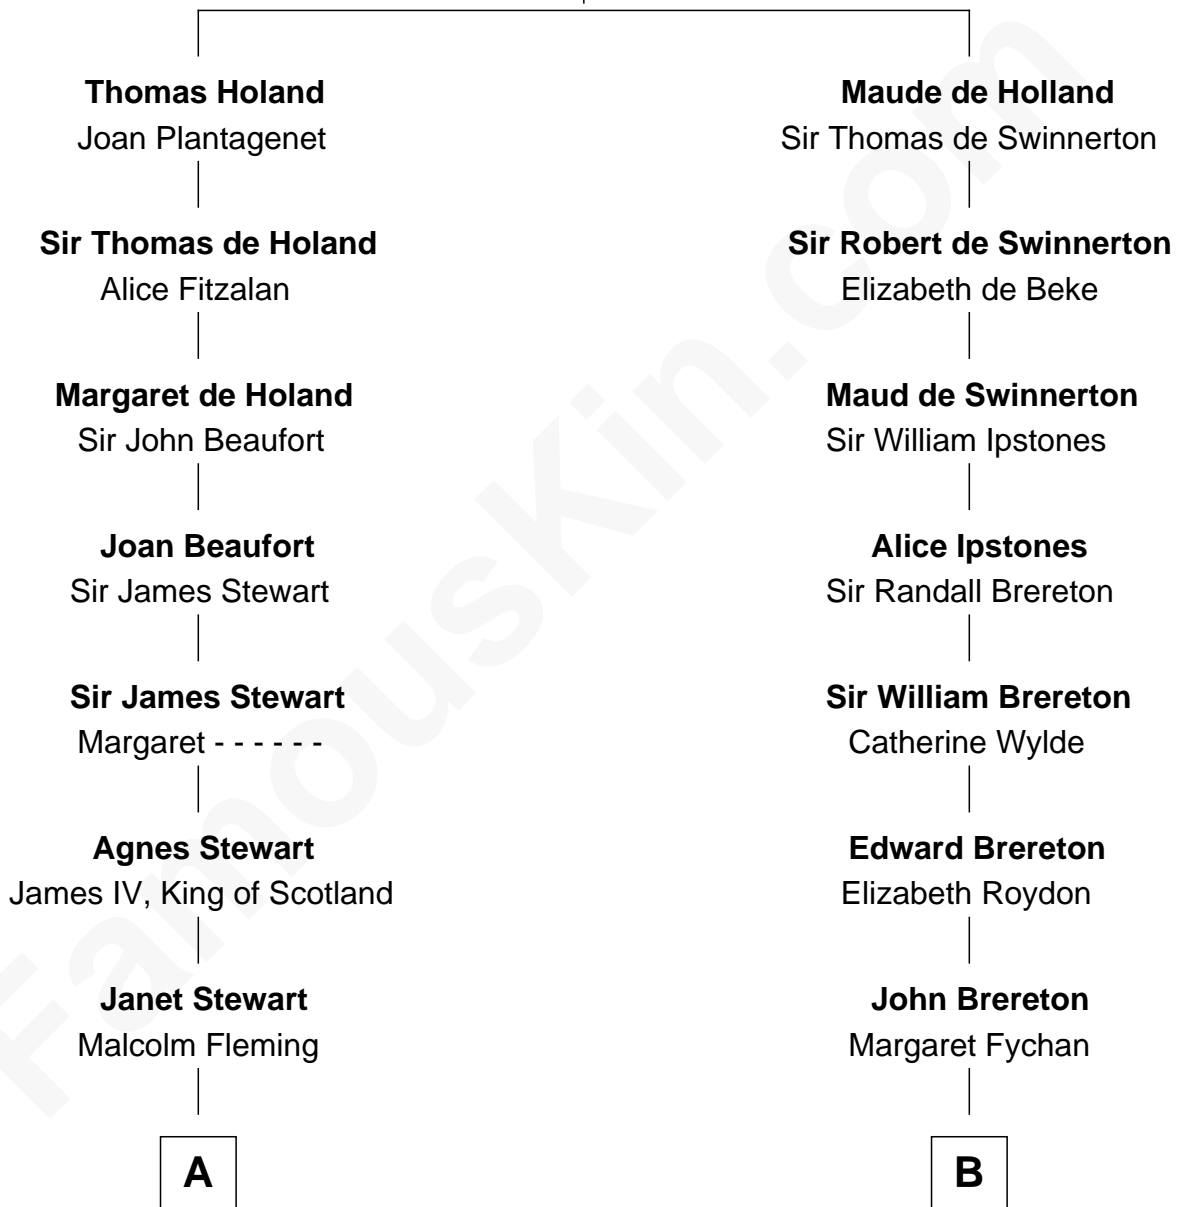

FamousKin.com Relationship Chart of

Howard Dean

79th Governor of Vermont

20th cousin 1 time removed of

Jimmy Carter

39th U.S. President

Sir Robert de Holland

Maude la Zouche

C

Thomas A. Maitland
Helen Abby Van Voorhis

James William Maitland
Sylvia Wigglesworth

Andrea Belden Maitland
Howard Brush Dean

Howard Dean
79th Governor of Vermont

D

Wiley Carter
Ann Ansley

Littleberry Walker Carter
Mary Ann Diligent Seals

William Archibald Carter
Nina Pratt

Earl Carter
Lillian Gordy

Jimmy Carter
39th U.S. President