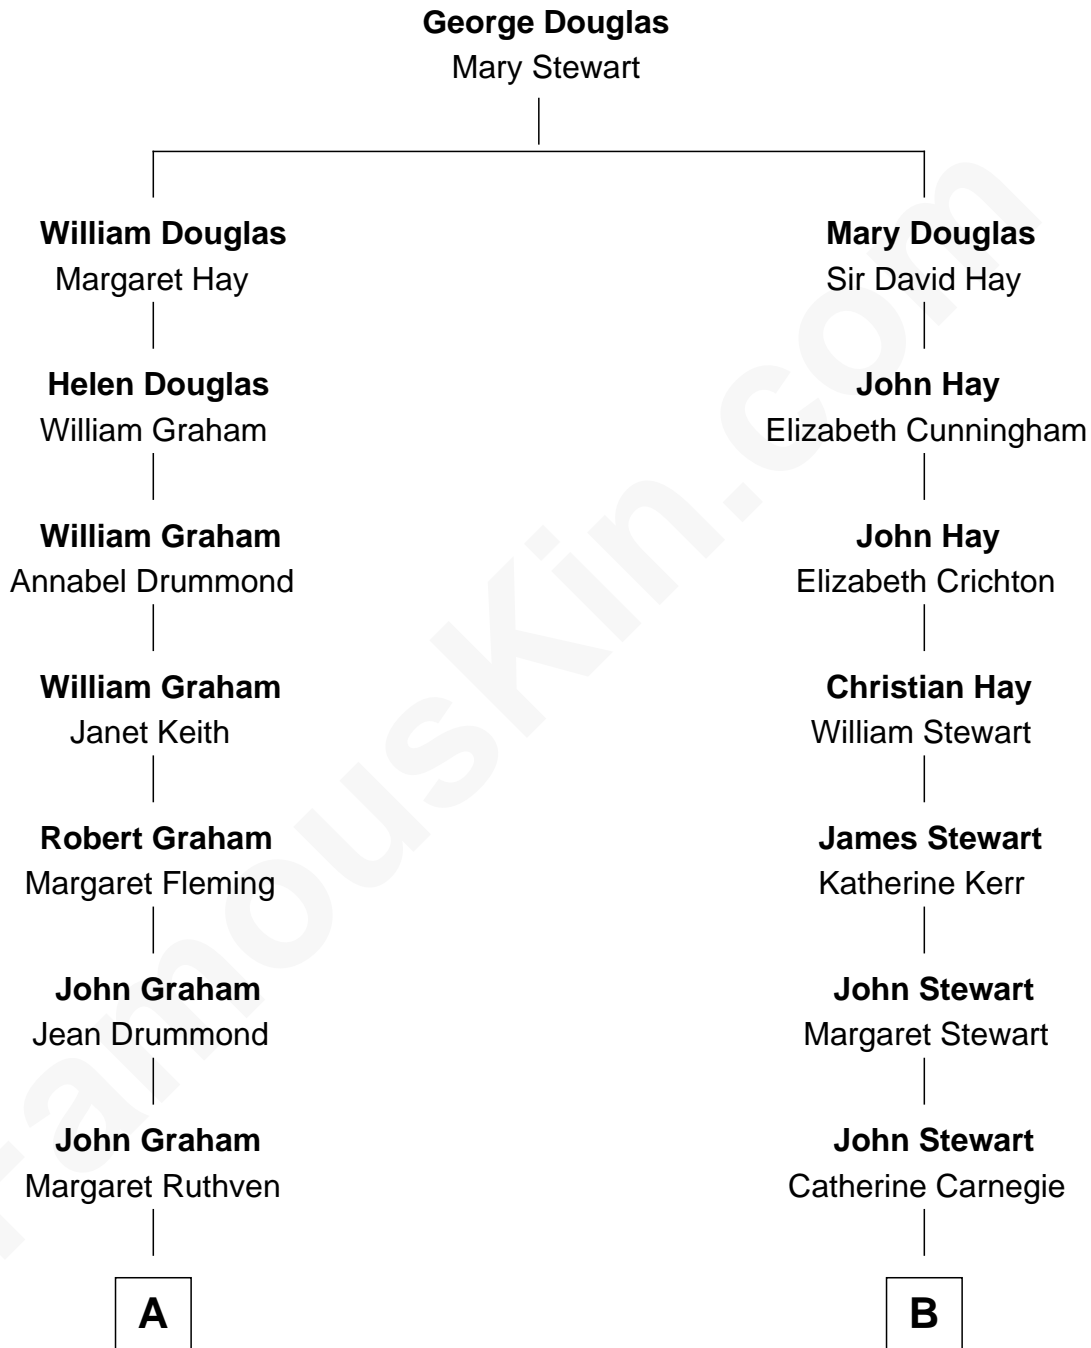

FamousKin.com

Relationship Chart of

Howard Dean

79th Governor of Vermont

16th cousin 2 times removed of

Sir Winston Churchill

Prime Minister of the United Kingdom

C

Andrea Belden Maitland

Howard Brush Dean

Howard Dean

79th Governor of Vermont

FamousKin.com