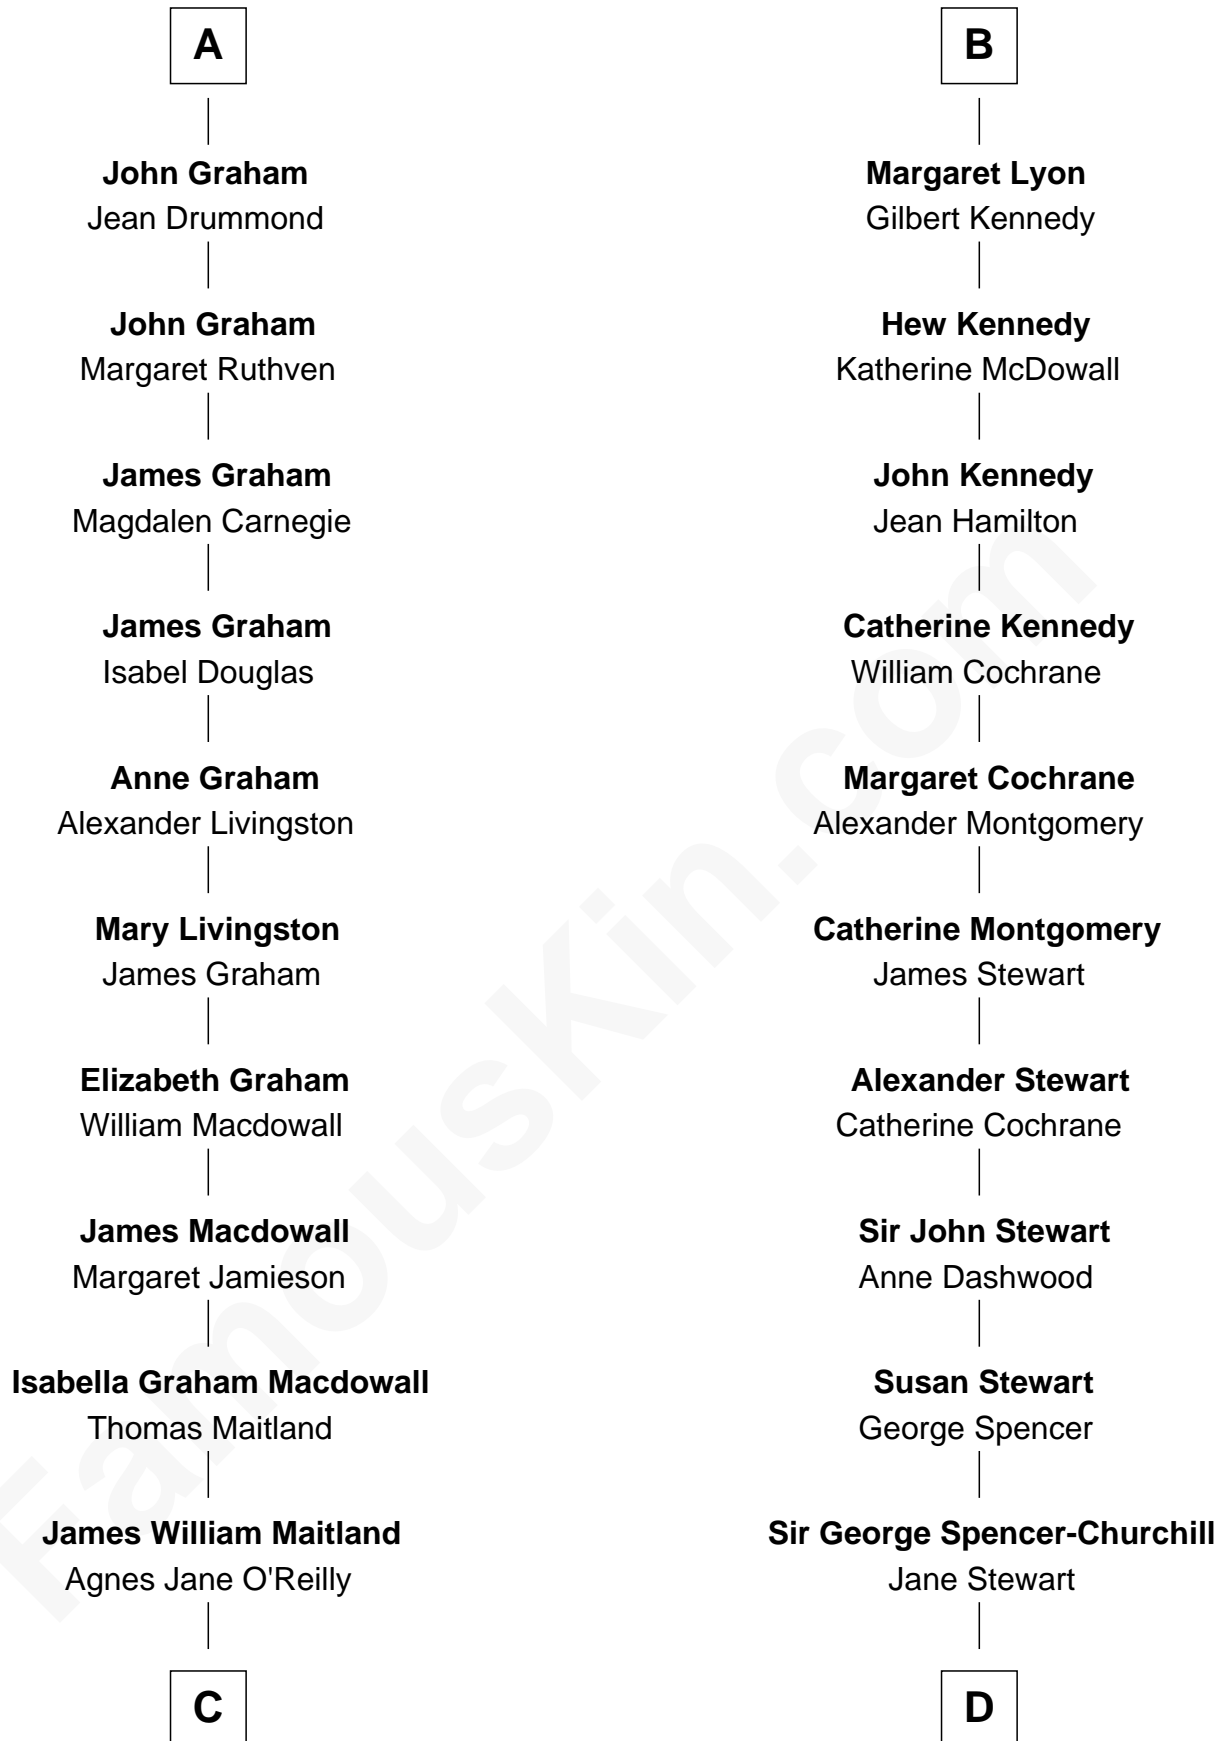

FamousKin.com

Relationship Chart of

Howard Dean

79th Governor of Vermont

19th cousin 1 time removed of

Sir Winston Churchill

Prime Minister of the United Kingdom

John Fraser

C

Thomas A. Maitland
Helen Abby Van Voorhis

James William Maitland
Sylvia Wigglesworth

Andrea Belden Maitland
Howard Brush Dean

Howard Dean
79th Governor of Vermont

D

Sir John Winston Spencer-Churchill
Frances Anne Emily Vane