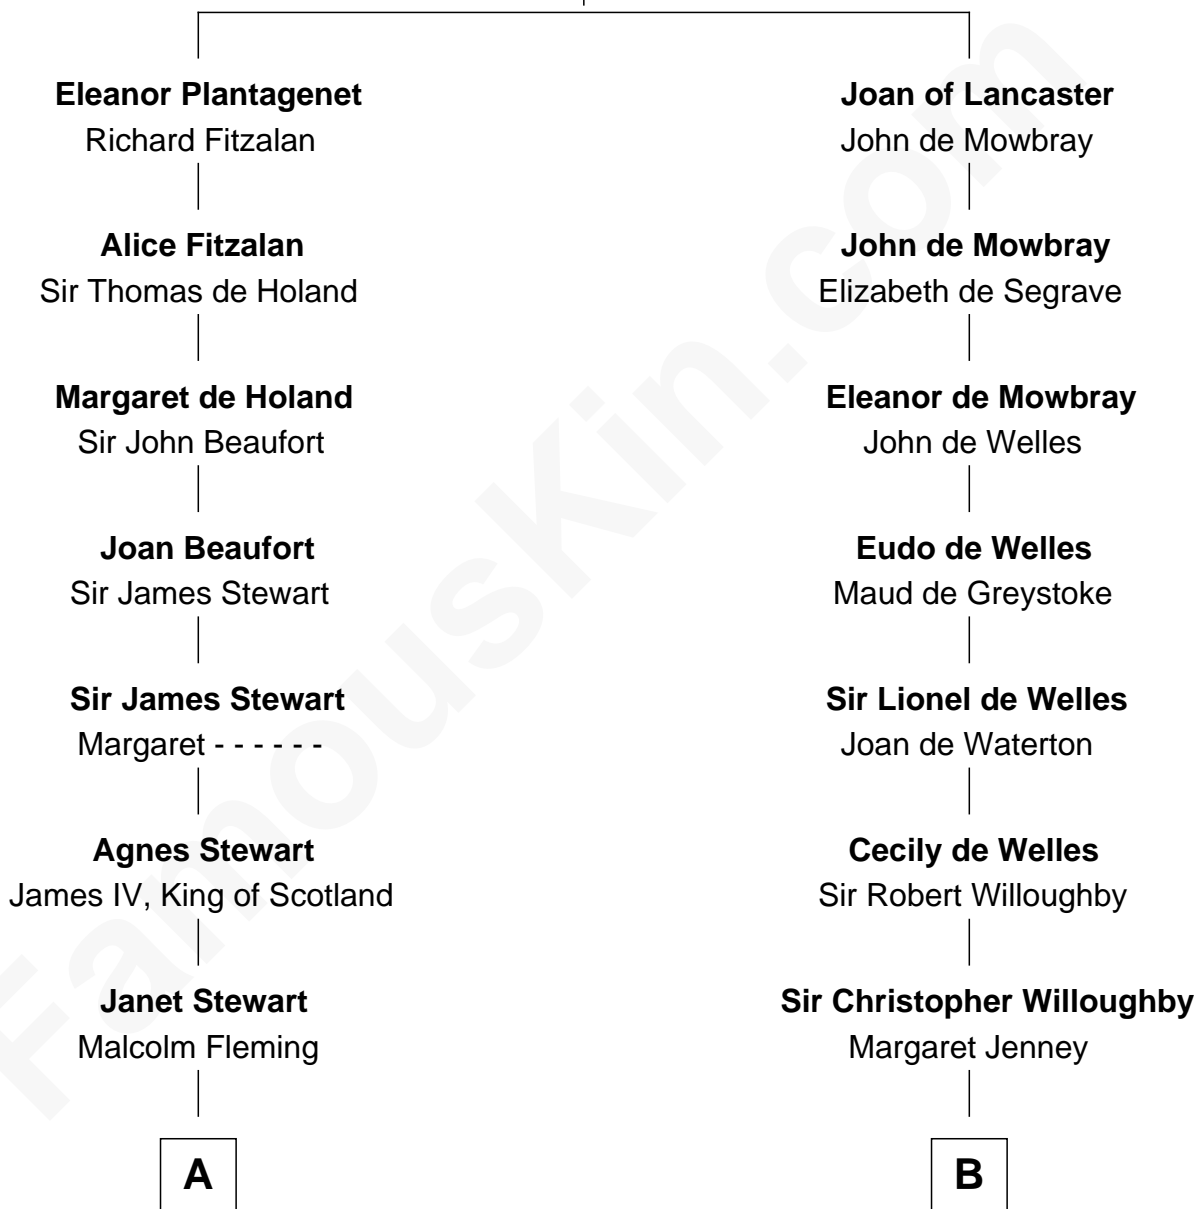

## Relationship Chart of

### Howard Dean

79th Governor of Vermont

19th cousin 1 time removed of

### William Howard Taft

27th U.S. President

**Henry Plantagenet**  
Maud de Chaworth

**C**

**Thomas A. Maitland**  
Helen Abby Van Voorhis

**James William Maitland**  
Sylvia Wigglesworth

**Andrea Belden Maitland**  
Howard Brush Dean

**Howard Dean**  
*79th Governor of Vermont*

**D**

**Peter Rawson Taft**  
Sylvia Howard

**Alphonso Taft**  
Louisa Maria Torrey

**William Howard Taft**  
*27th U.S. President*