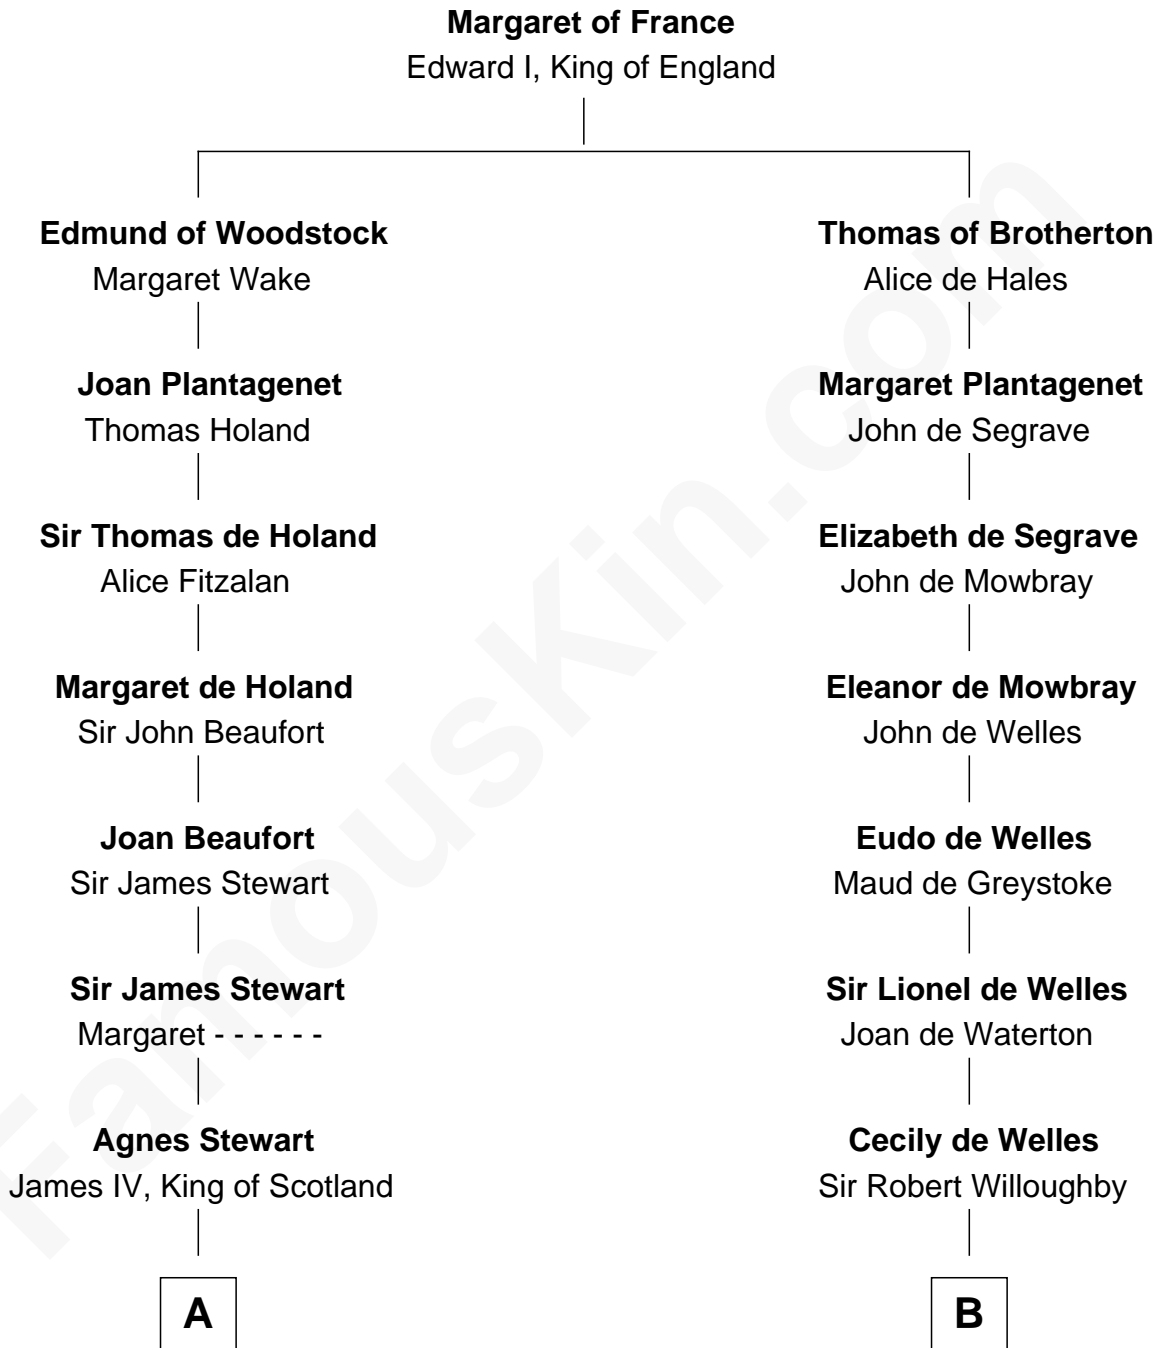

## Relationship Chart of

### Howard Dean

79th Governor of Vermont

20th cousin 1 time removed of

### William Howard Taft

27th U.S. President

**C**

**James William Maitland**

Agnes Jane O'Reilly

**Thomas A. Maitland**

Helen Abby Van Voorhis

**James William Maitland**