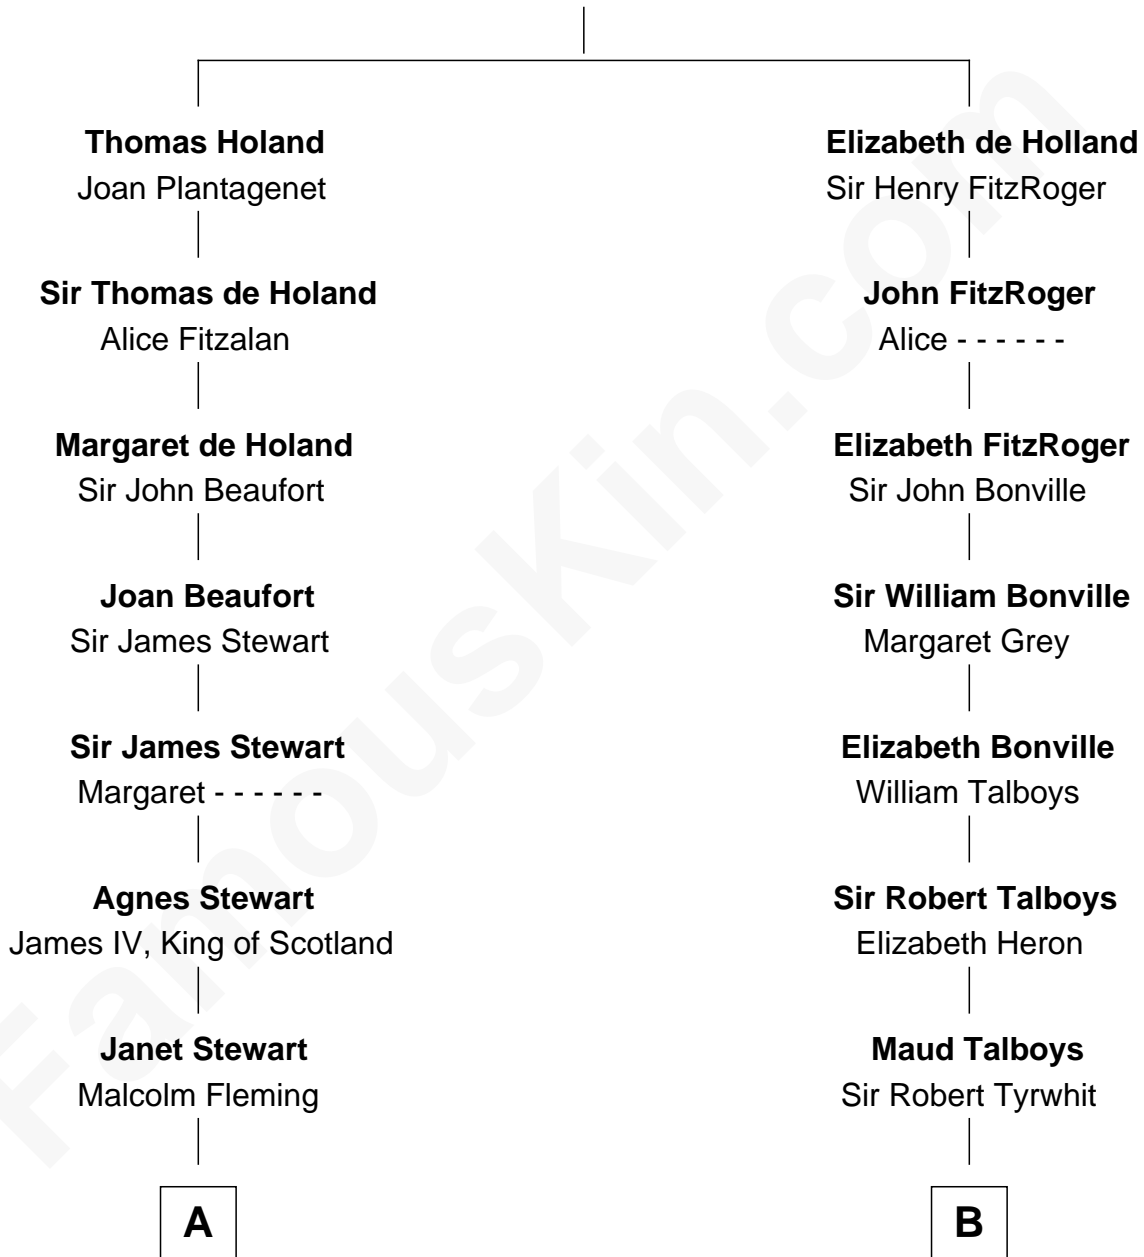

FamousKin.com Relationship Chart of

Howard Dean

79th Governor of Vermont

20th cousin of

Mitt Romney

70th Governor of Massachusetts

Sir Robert de Holland

Maude la Zouche

C

Thomas A. Maitland
Helen Abby Van Voorhis

James William Maitland
Sylvia Wigglesworth

Andrea Belden Maitland
Howard Brush Dean

Howard Dean
79th Governor of Vermont

D

Charles Edward Robison
Rosetta Mary Berry

Alma Luella Robison
Harold Arundel LaFount

Lenore Emily LaFount
George Wilcken Romney

Mitt Romney
70th Governor of Massachusetts