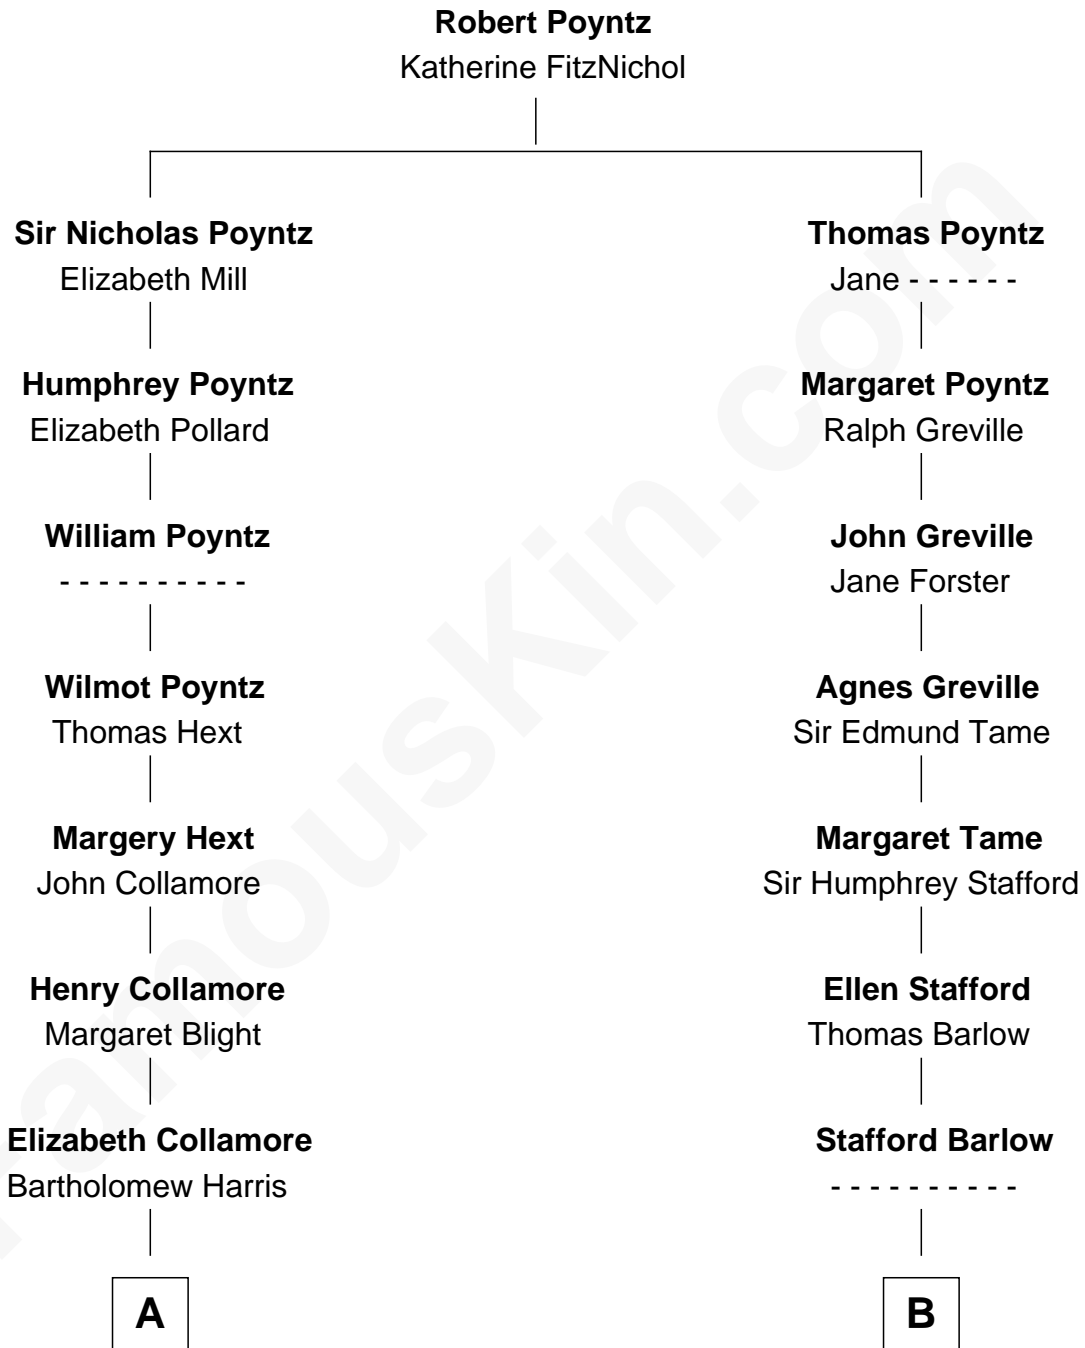

## Relationship Chart of

### Howard Dean

79th Governor of Vermont

17th cousin 1 time removed of

### George Romney

43rd Governor of Michigan

C

Andrea Belden Maitland

Howard Brush Dean

Howard Dean

*79th Governor of Vermont*

FamousKin.com