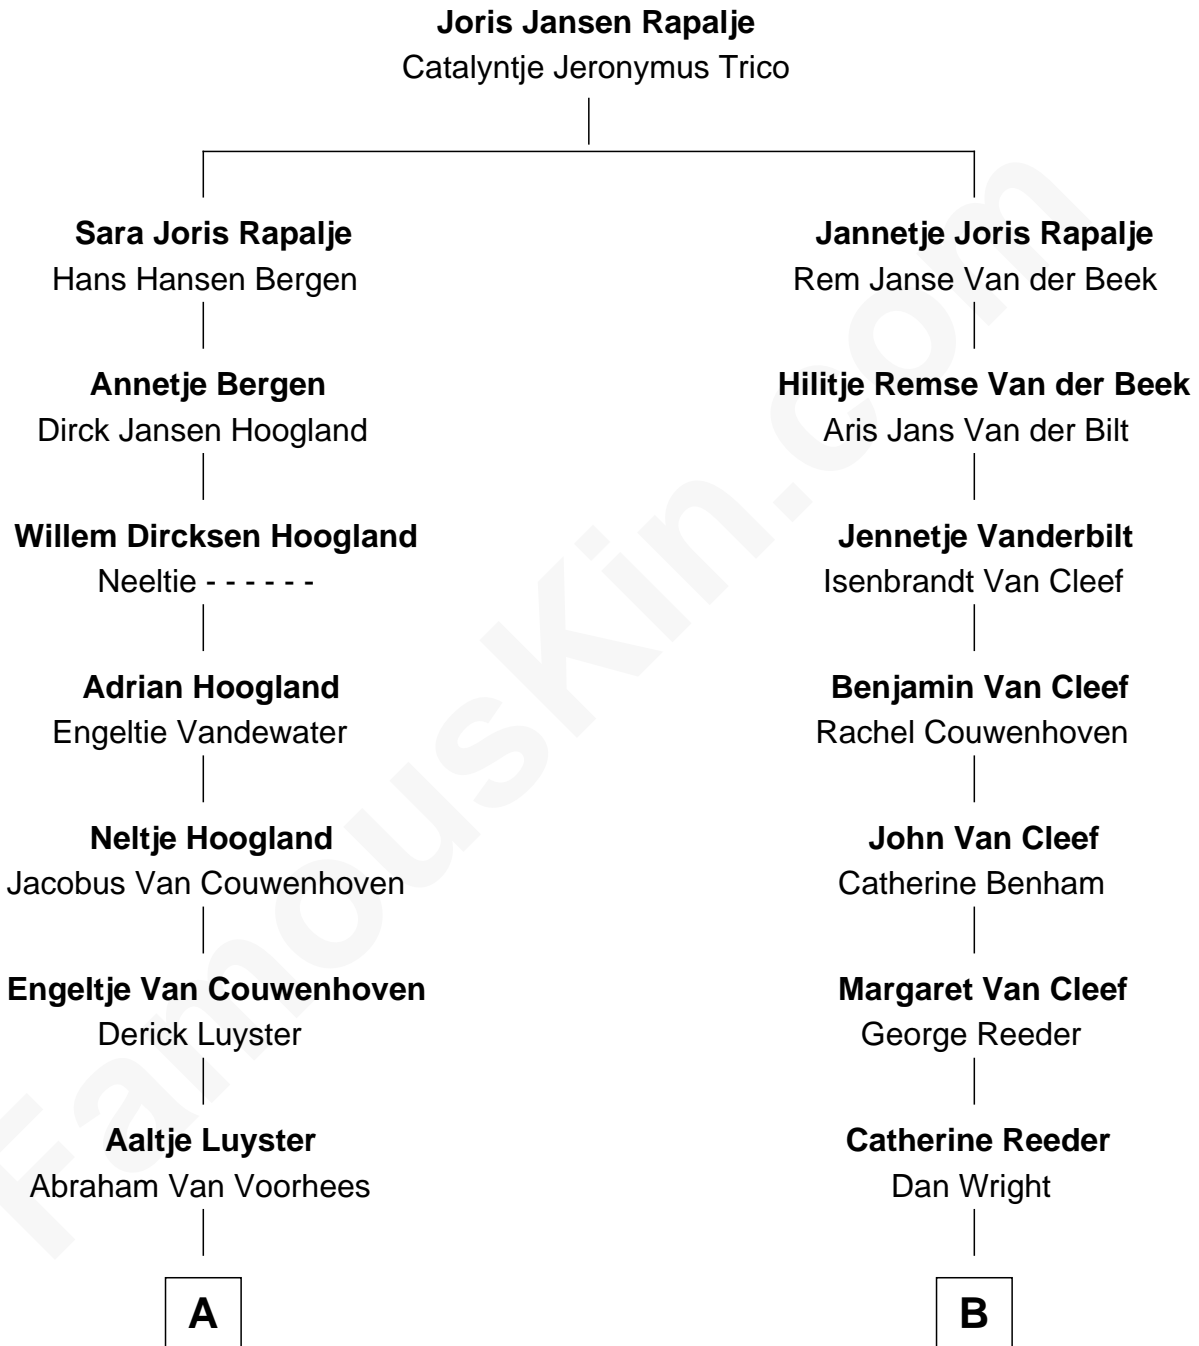

# FamousKin.com Relationship Chart of

**Howard Dean**

*79th Governor of Vermont*

8th cousin 4 times removed of

**Orville Wright**

*Wright Brothers - Aviation Pioneer*

**A**

**Maria Van Voorhees**  
Robert Wetmore Dean

**Isaac W. Dean**  
Eliza J. Richards

**Herbert Hollingshead Dean**  
Marion Atwater Brush

**Howard Brush Dean**  
Maria Fahys Cook

**Howard Brush Dean**  
Andrea Belden Maitland

**Howard Dean**  
*79th Governor of Vermont*