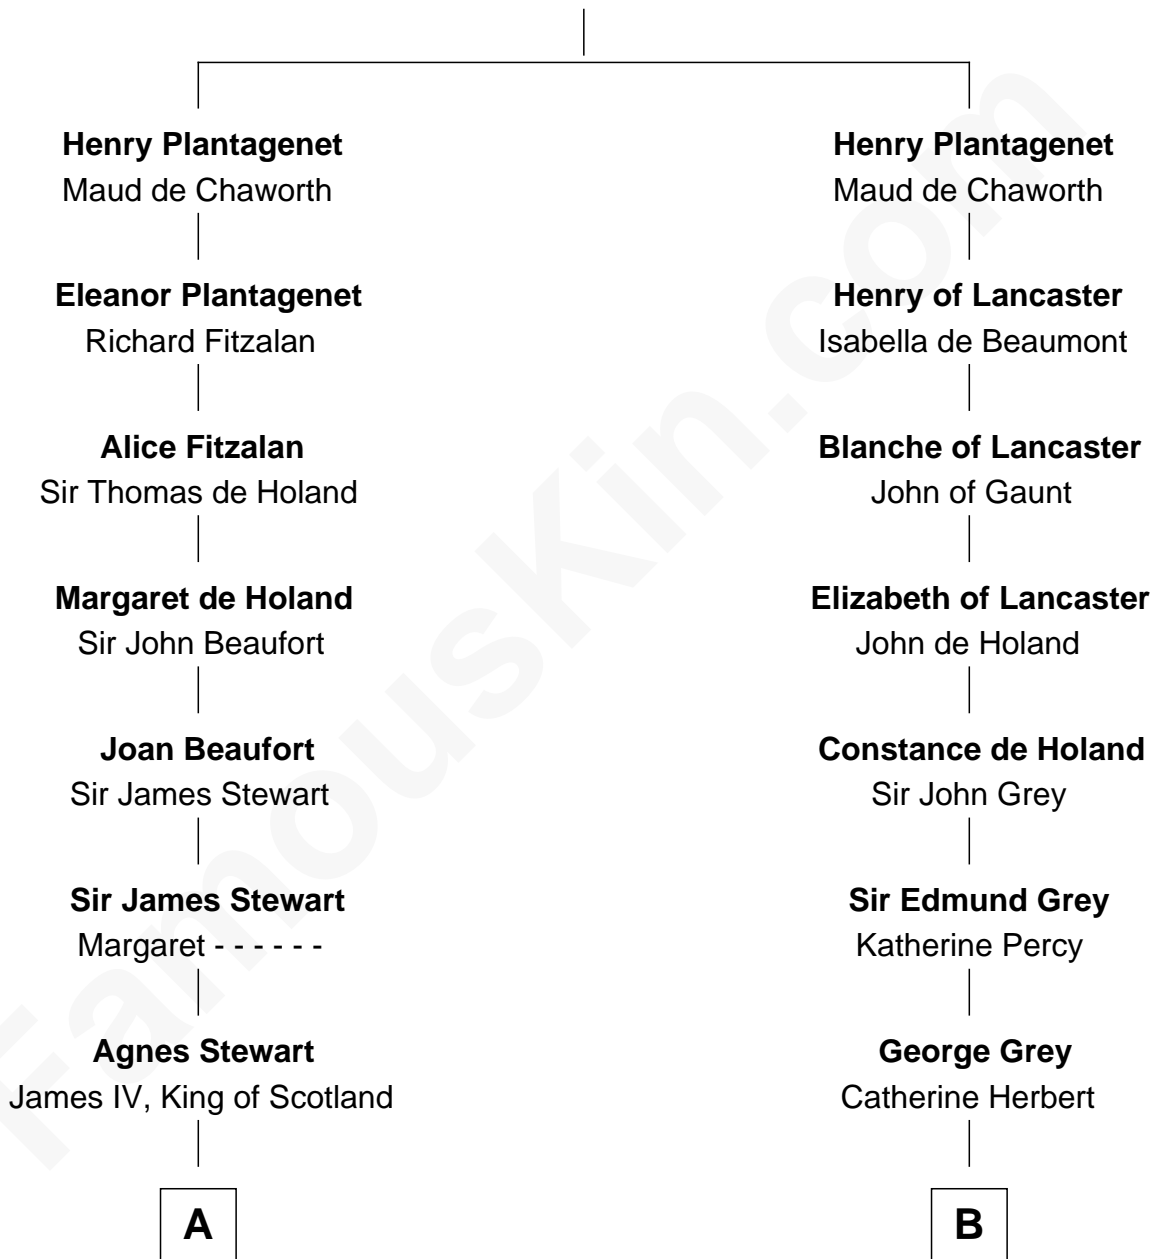

FamousKin.com Relationship Chart of

Howard Dean

79th Governor of Vermont

21st cousin of

Camilla Parker Bowles

Queen Consort of the United Kingdom

Edmund Plantagenet

Blanche of Artois

C

James William Maitland

Agnes Jane O'Reilly

Thomas A. Maitland

Helen Abby Van Voorhis

James William Maitland

Sylvia Wigglesworth

Andrea Belden Maitland

Howard Brush Dean

Howard Dean

79th Governor of Vermont

D

William Coutts Keppel

Sophia Mary McNab

George Keppel

Alice Frederica Edmonstone