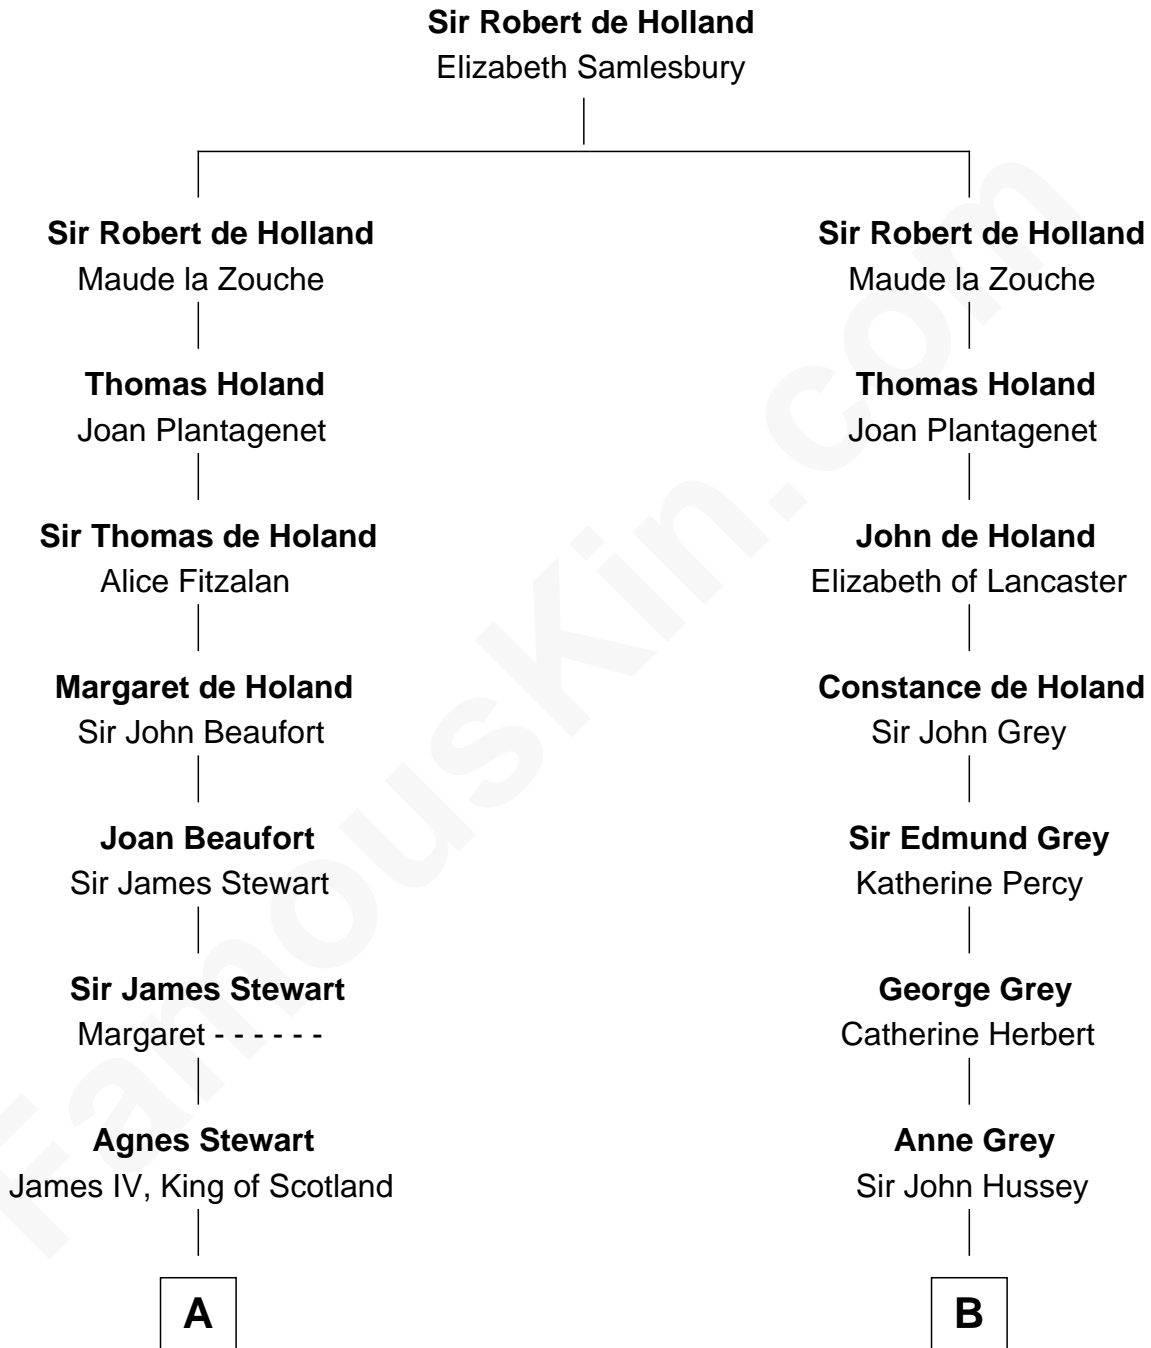

FamousKin.com

Relationship Chart of

Howard Dean

79th Governor of Vermont

20th cousin 1 time removed of

Camilla Parker Bowles

Queen Consort of the United Kingdom