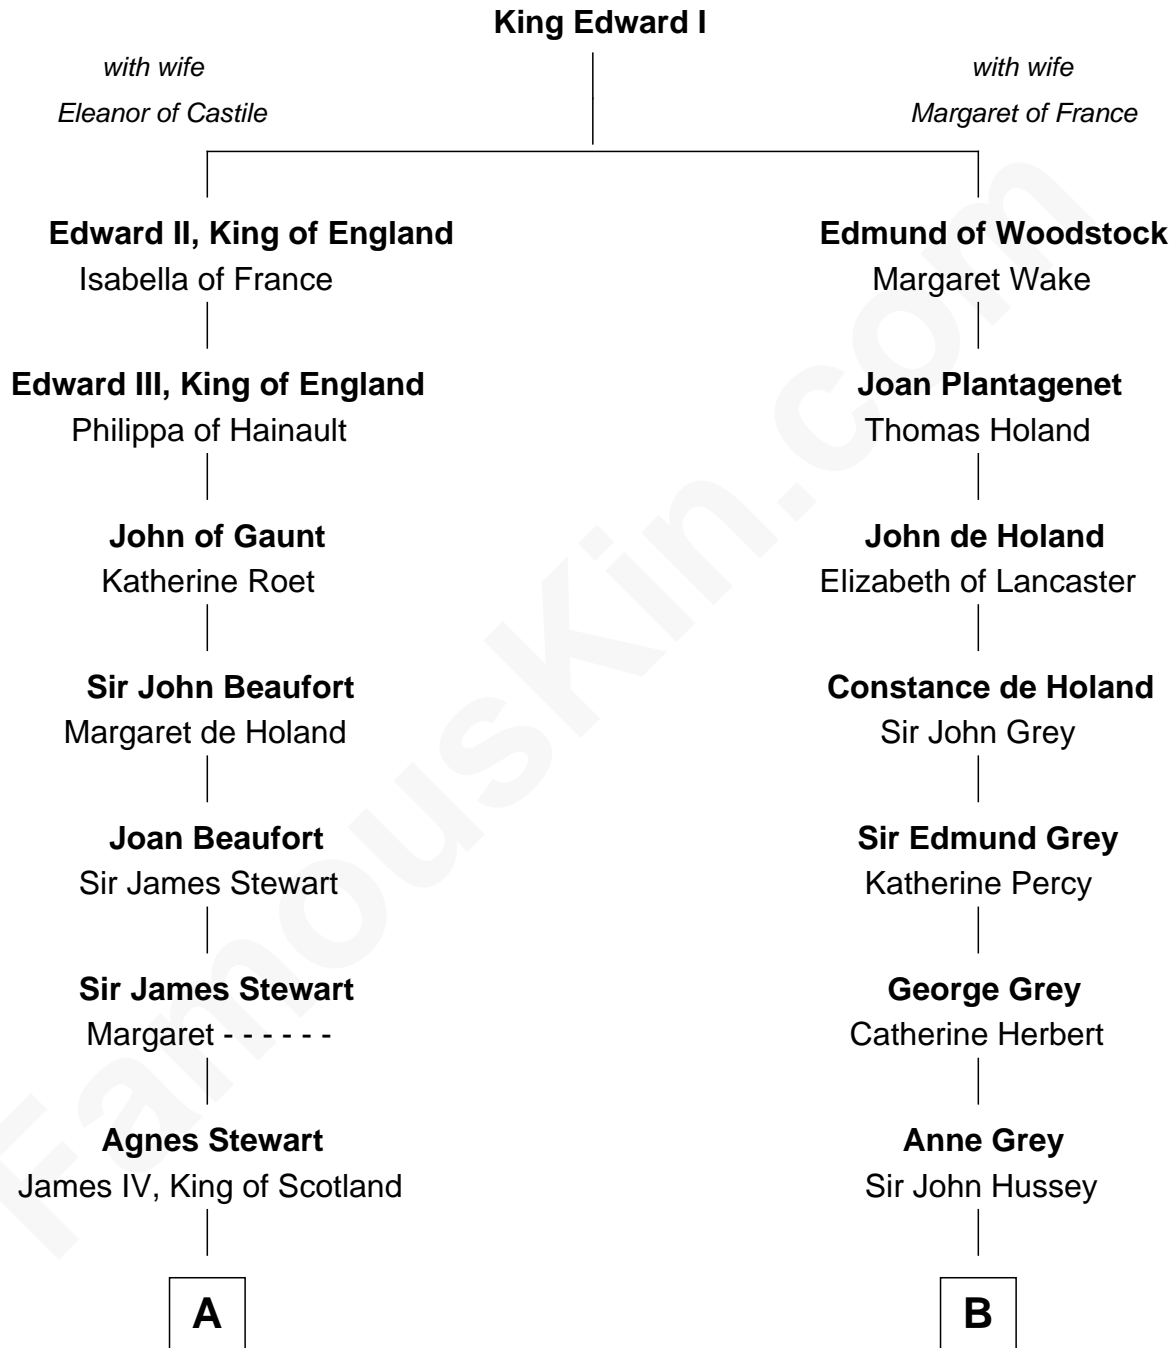

Camilla Parker Bowles

Queen Consort of the United Kingdom