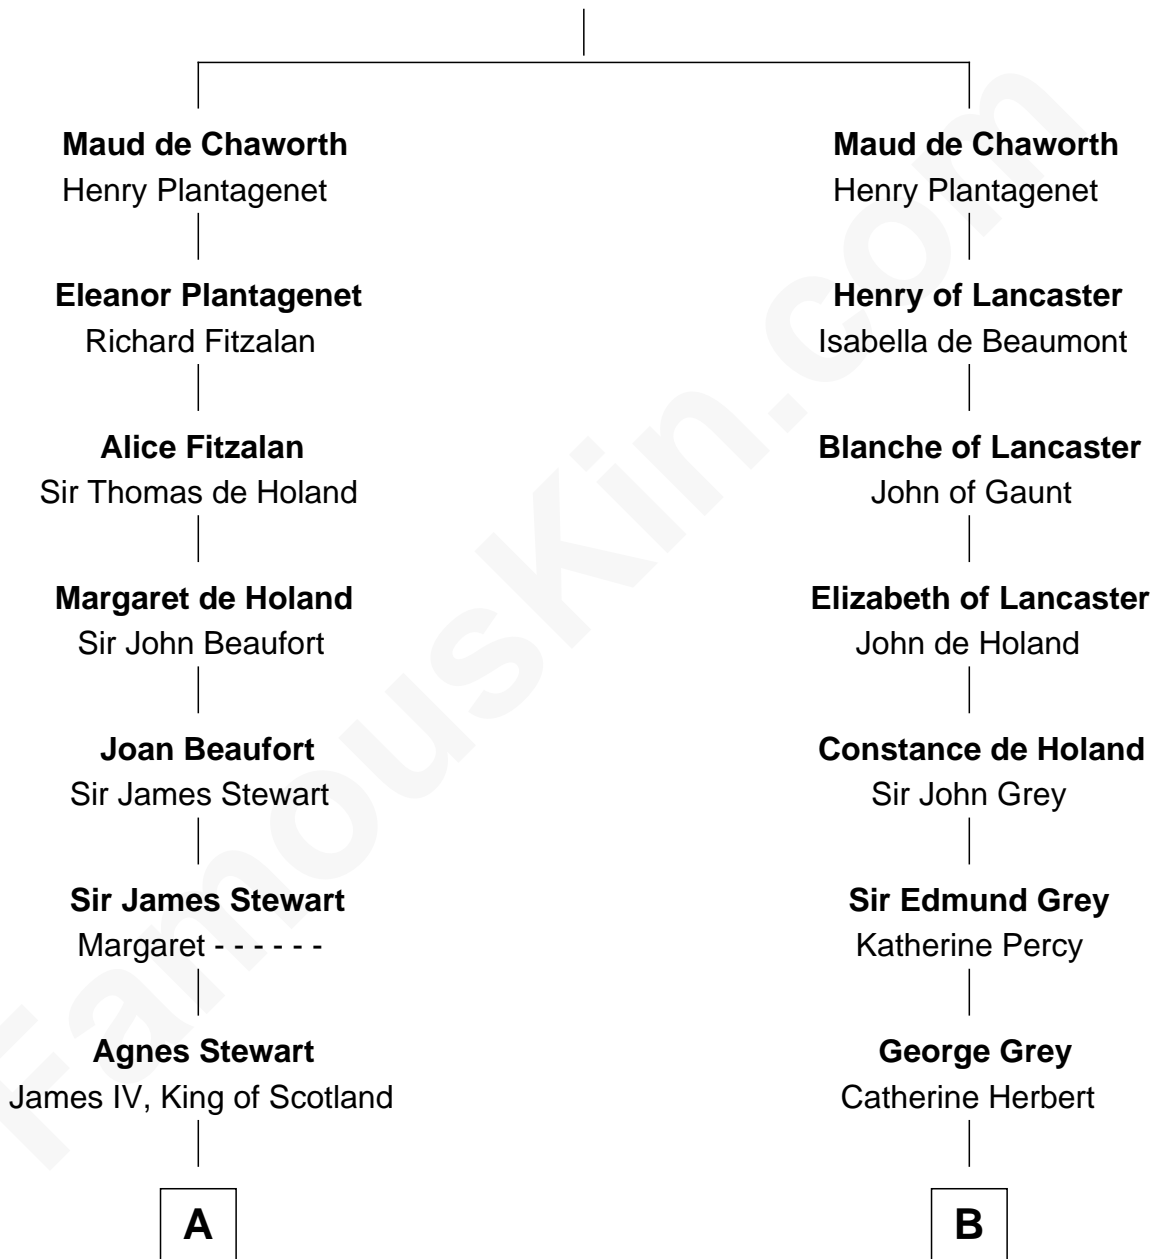

# FamousKin.com Relationship Chart of

**Howard Dean**

*79th Governor of Vermont*

21st cousin of

**Camilla Parker Bowles**

*Queen Consort of the United Kingdom*

**Sir Patrick de Chaworth**

Isabella de Beauchamp

**C**

**James William Maitland**

Agnes Jane O'Reilly

**Thomas A. Maitland**

Helen Abby Van Voorhis

**James William Maitland**

Sylvia Wigglesworth

**Andrea Belden Maitland**

Howard Brush Dean

**Howard Dean**

*79th Governor of Vermont*

**D**

**William Coutts Keppel**

Sophia Mary McNab

**George Keppel**

Alice Frederica Edmonstone