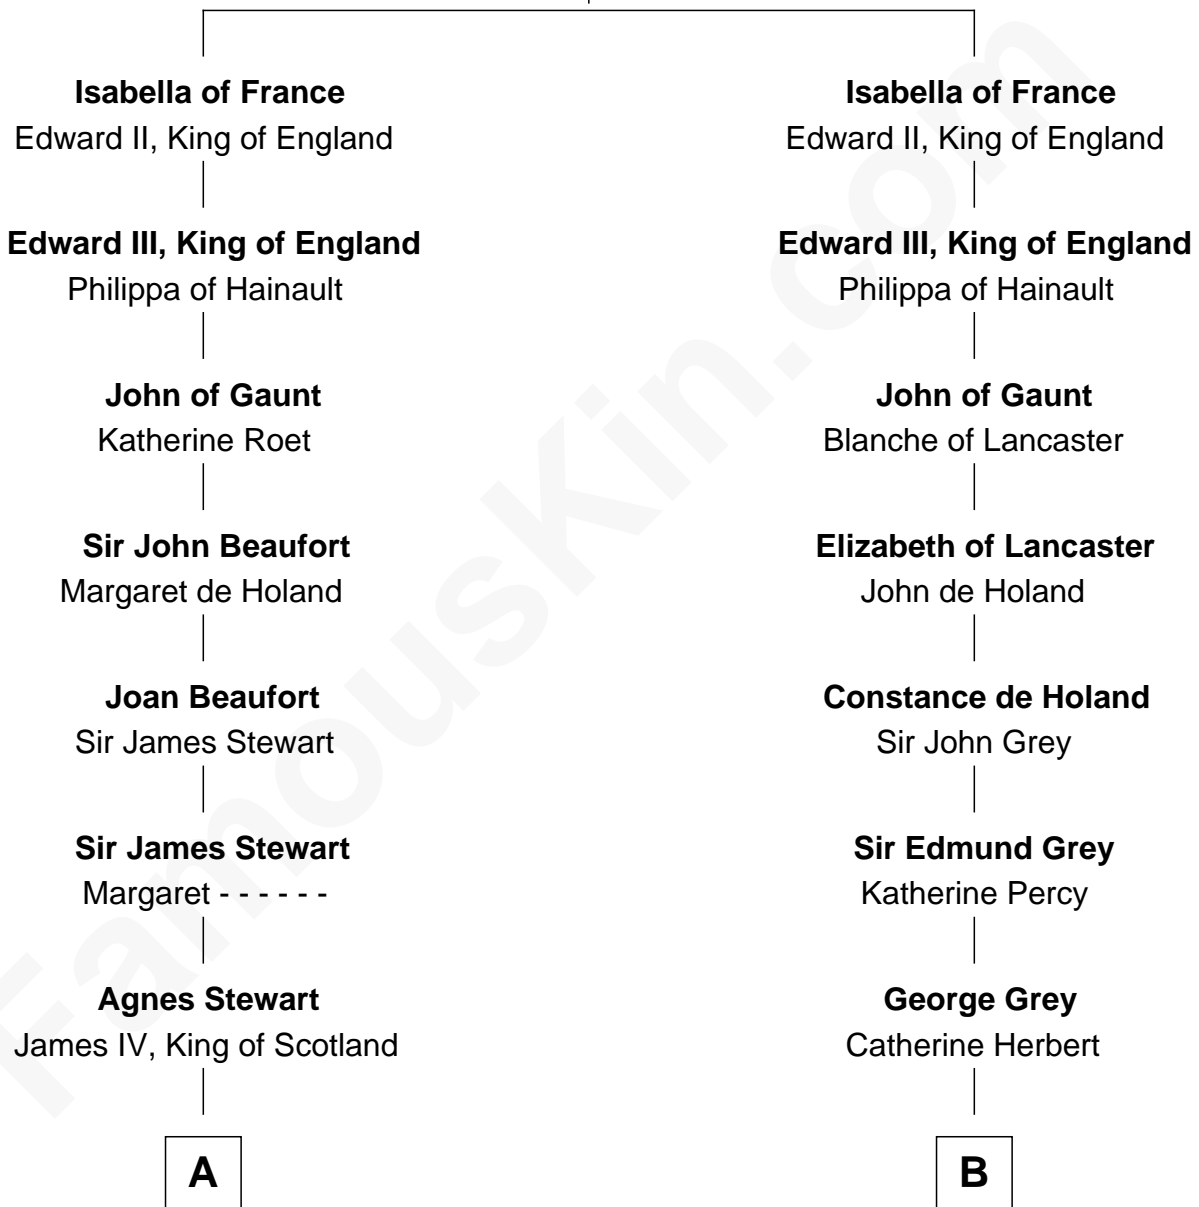

FamousKin.com Relationship Chart of

Howard Dean

79th Governor of Vermont

21st cousin of

Camilla Parker Bowles

Queen Consort of the United Kingdom

King Philip IV of France

Joan of Navarre

C

James William Maitland

Agnes Jane O'Reilly

Thomas A. Maitland

Helen Abby Van Voorhis

James William Maitland

Sylvia Wigglesworth

Andrea Belden Maitland