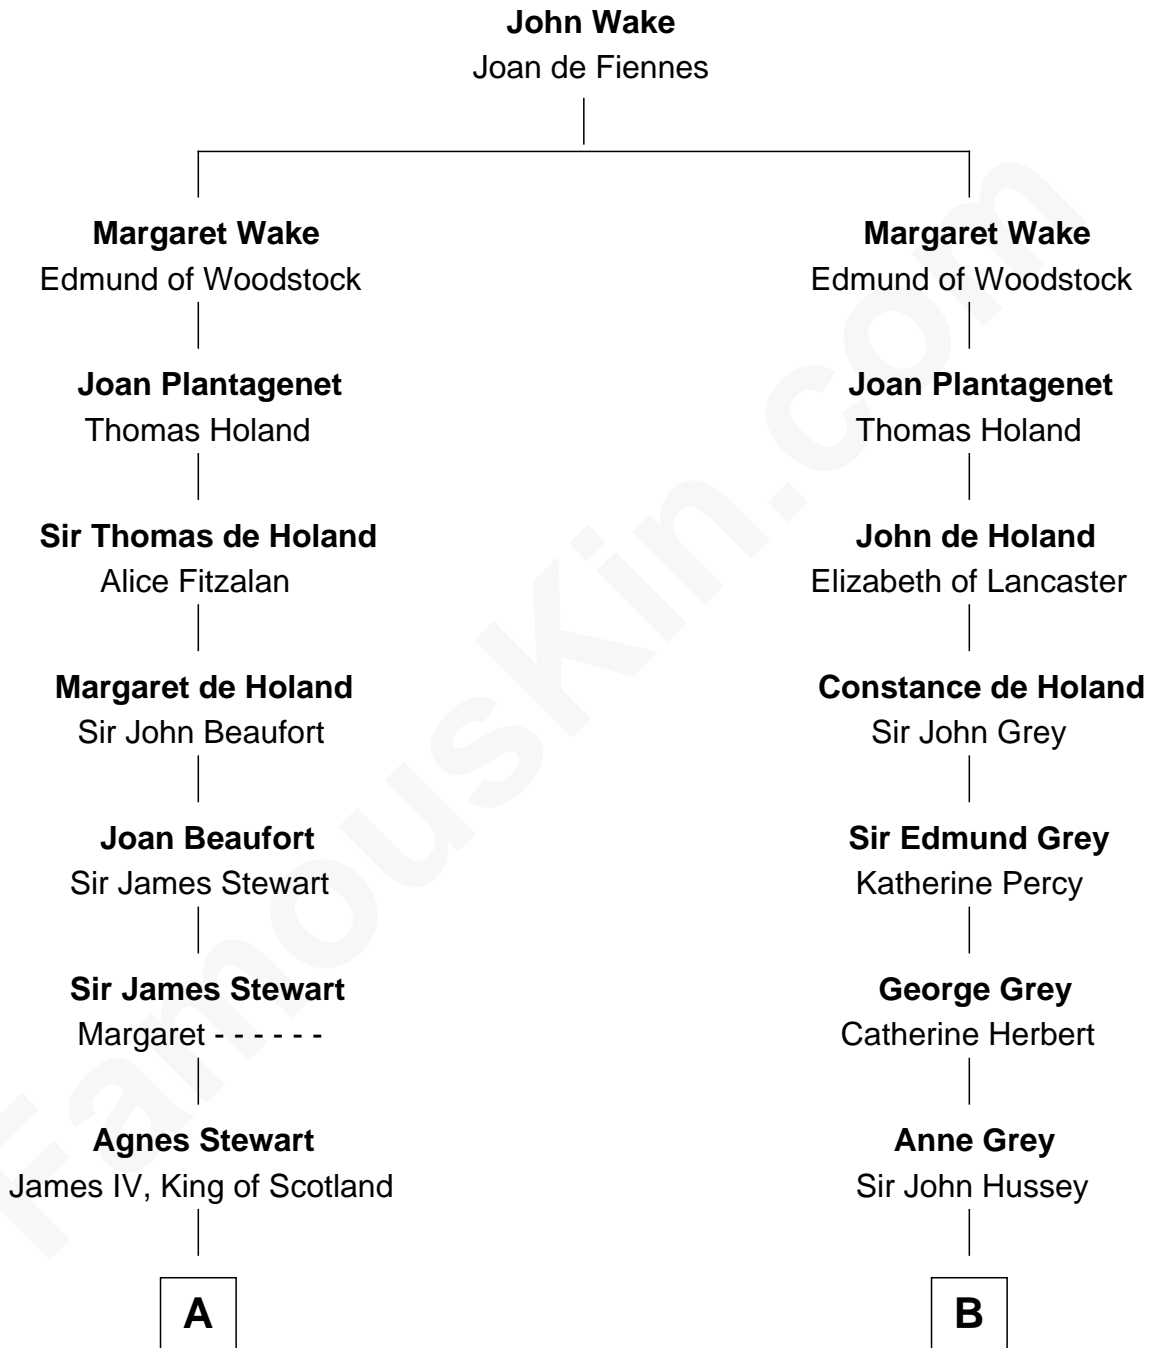

FamousKin.com

Relationship Chart of

Howard Dean

79th Governor of Vermont

20th cousin 1 time removed of

Camilla Parker Bowles

Queen Consort of the United Kingdom

C

James William Maitland

Agnes Jane O'Reilly

Thomas A. Maitland

Helen Abby Van Voorhis

James William Maitland

Sylvia Wigglesworth

Andrea Belden Maitland

Howard Brush Dean