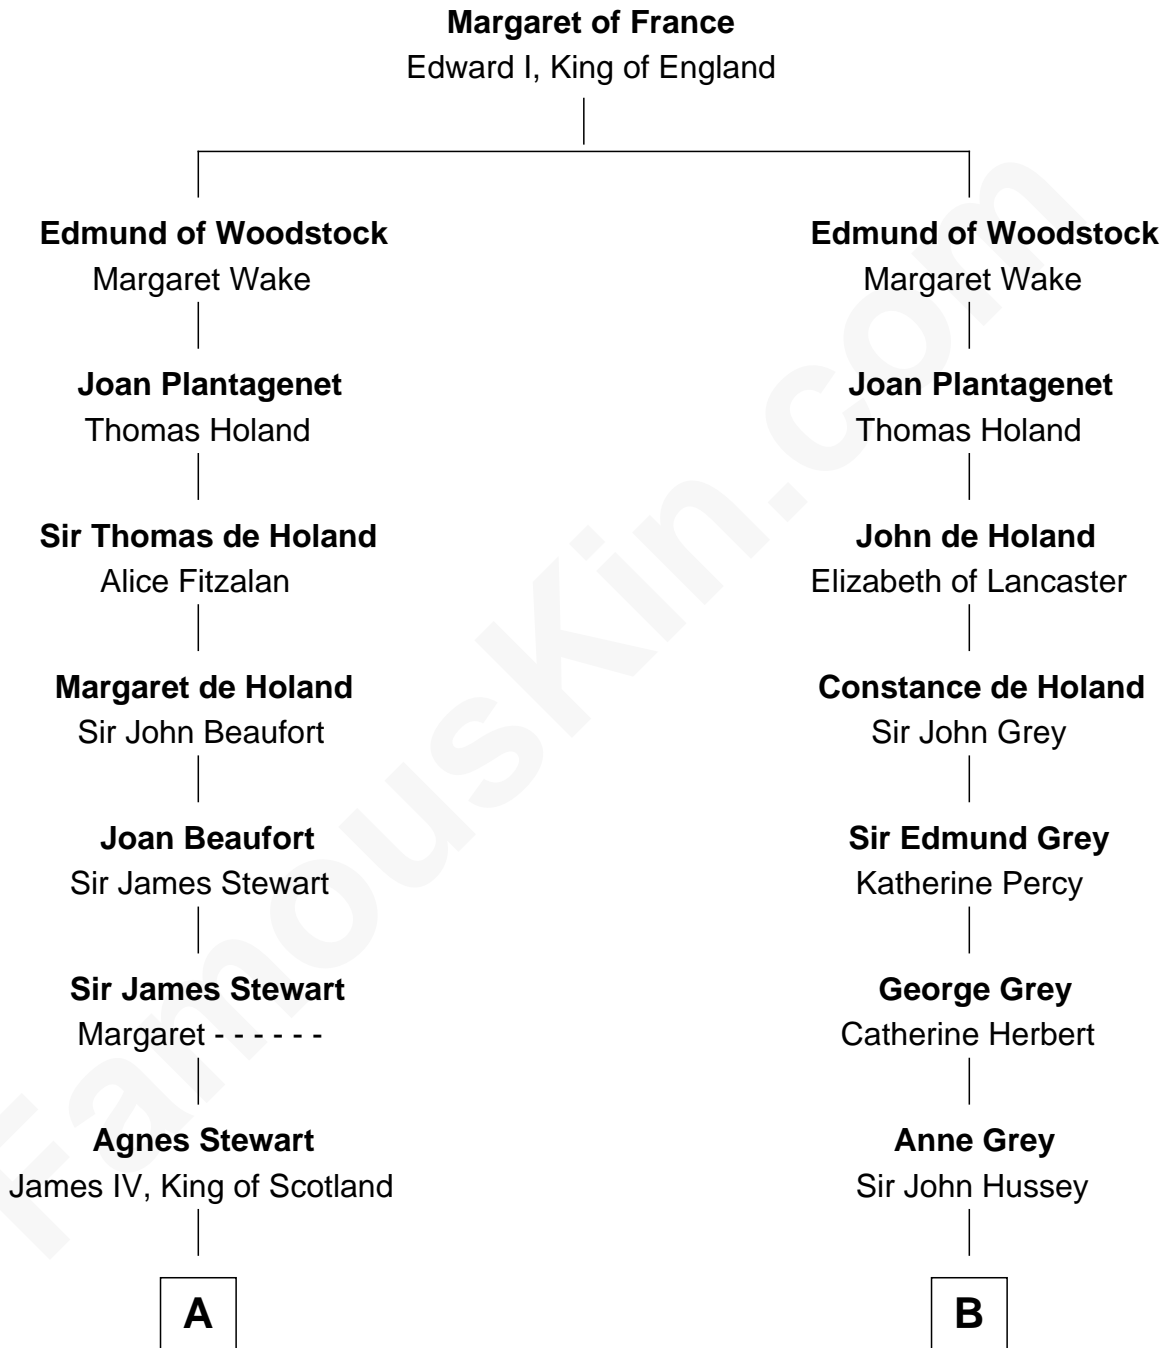

FamousKin.com

Relationship Chart of

Howard Dean

79th Governor of Vermont

20th cousin 1 time removed of

Camilla Parker Bowles

Queen Consort of the United Kingdom