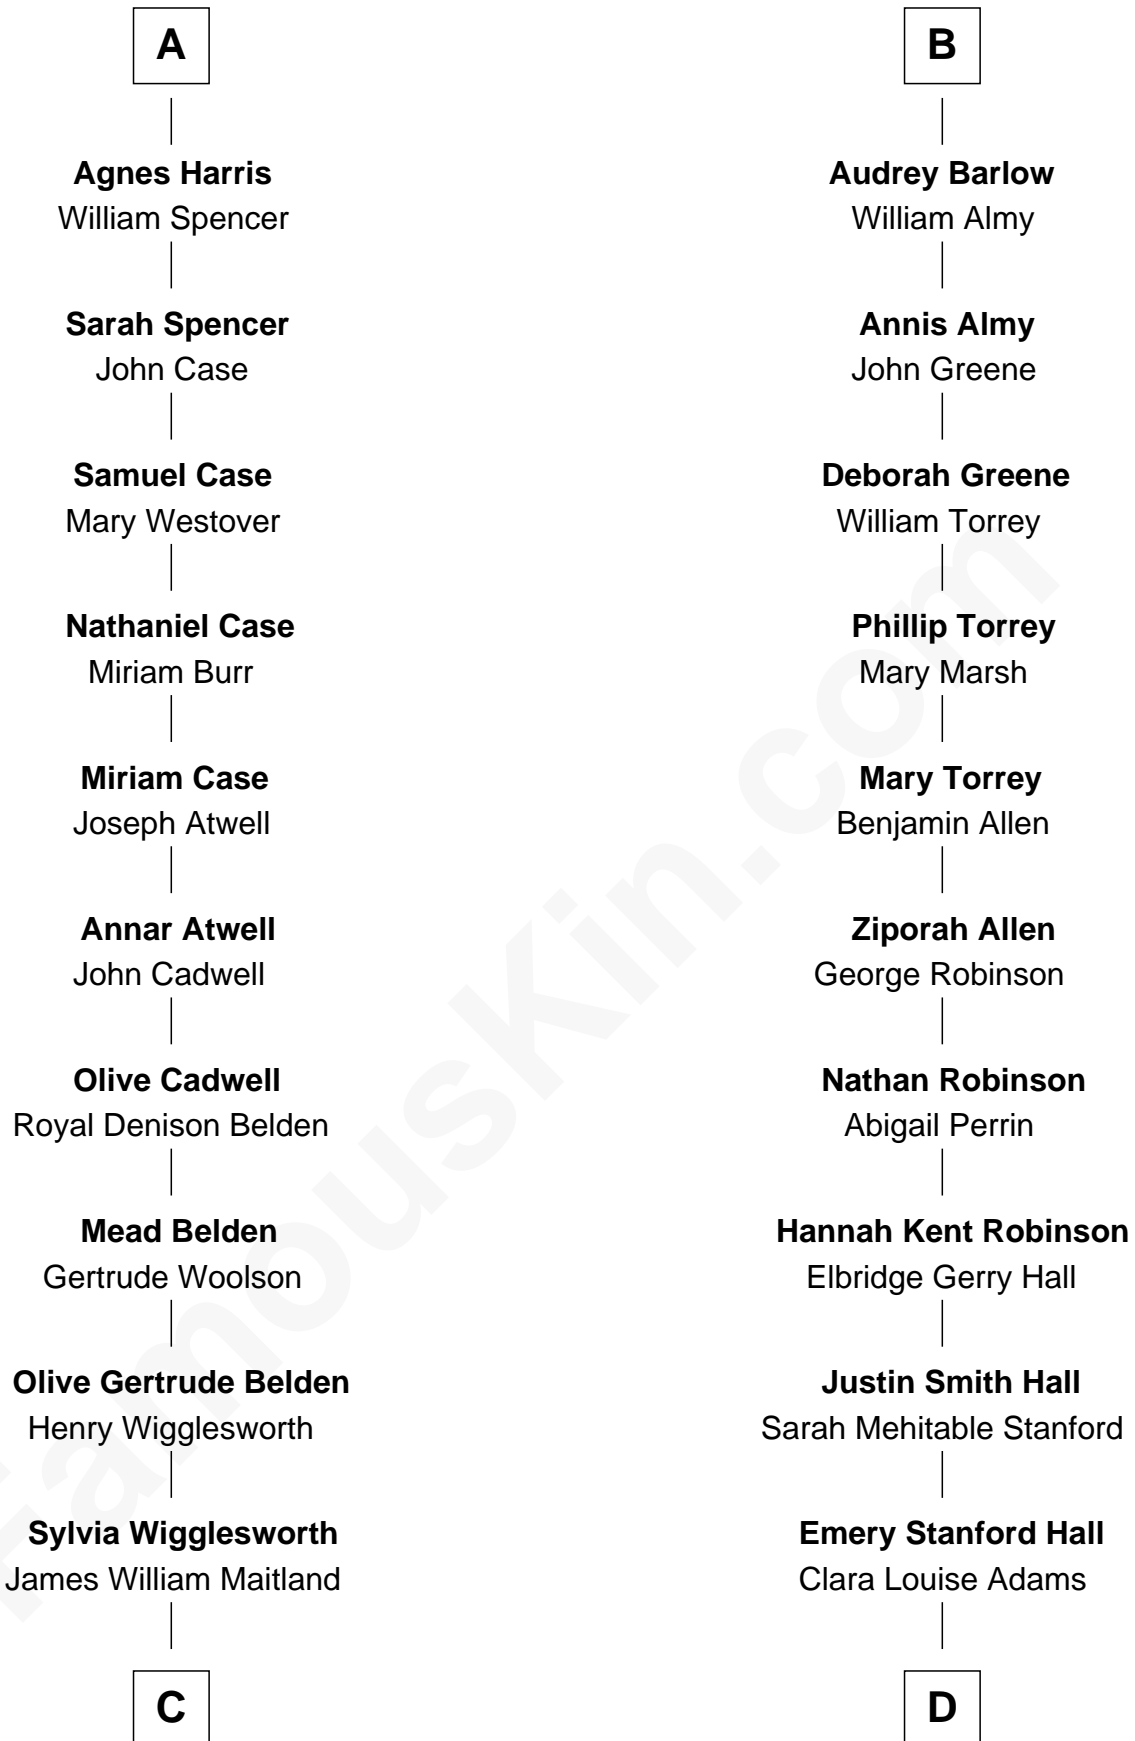

# FamousKin.com Relationship Chart of

**Howard Dean**

*79th Governor of Vermont*

18th cousin of

**Raquel Welch**

*Movie Actress*

**Robert Poyntz**  
Katherine FitzNichol

**Sir Nicholas Poyntz**

Elizabeth Mill

**Humphrey Poyntz**

Elizabeth Pollard

**William Poyntz**

-----

**Wilmot Poyntz**

Thomas Hext

**Margery Hext**

**Margaret Poyntz**

Ralph Greville

**John Greville**

Jane Forster

**Agnes Greville**

Sir Edmund Tame

**Margaret Tame**

Sir Humphrey Stafford

**Ellen Stafford**

Thomas Barlow

**Stafford Barlow**

-----

**B**

**C**

**Andrea Belden Maitland**

Howard Brush Dean