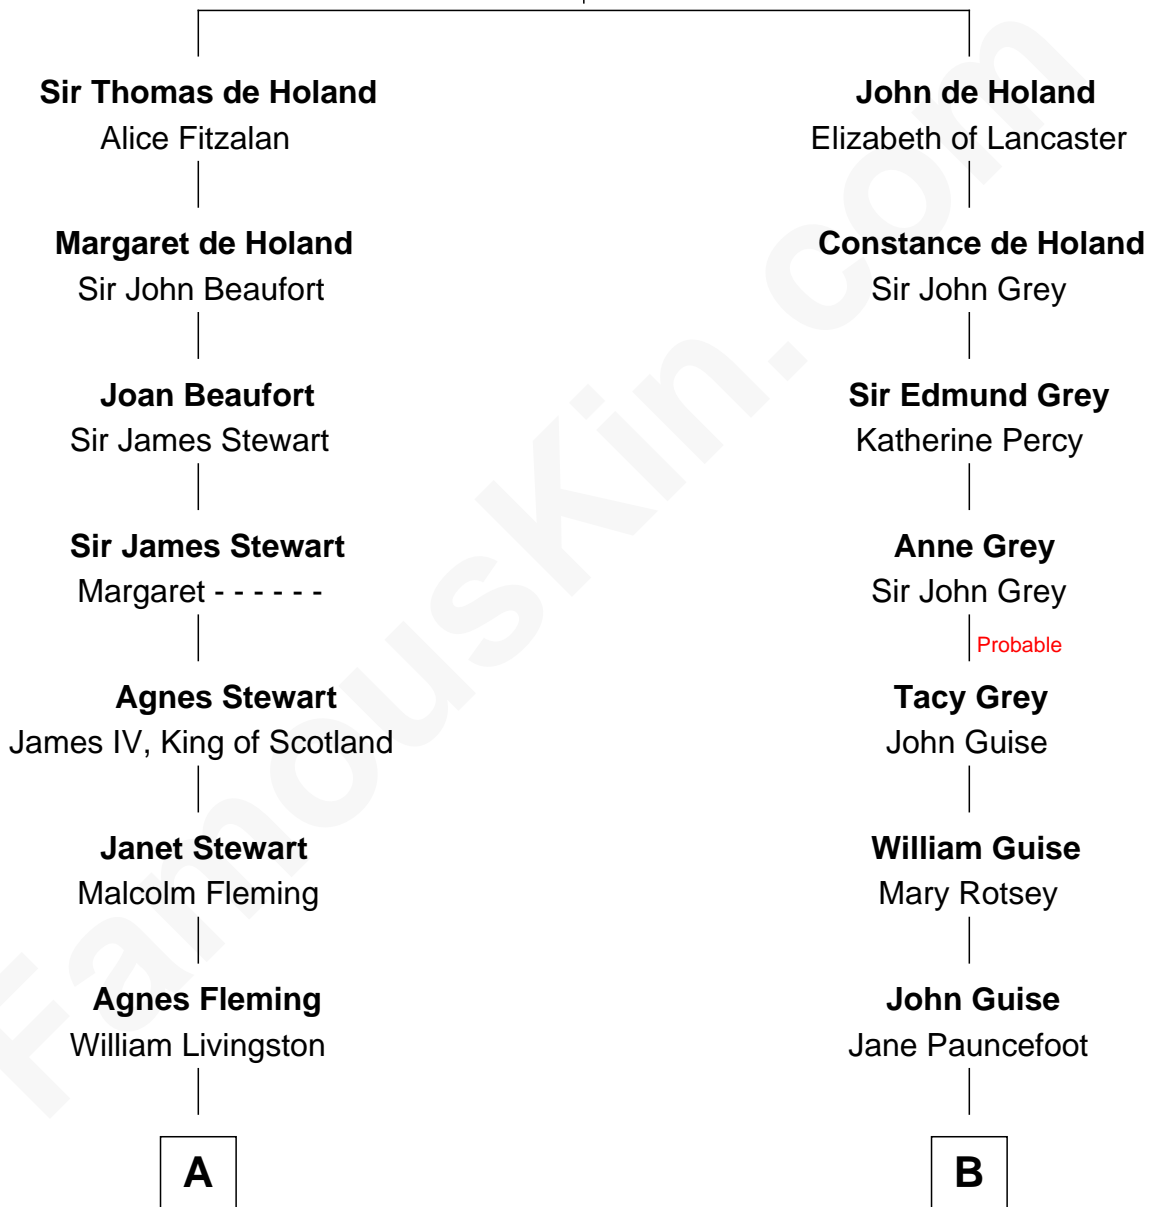

FamousKin.com Relationship Chart of

Howard Dean

79th Governor of Vermont

18th cousin 1 time removed of

Raquel Welch

Movie Actress

Thomas Holand
Joan Plantagenet

C

James William Maitland
Sylvia Wigglesworth

Andrea Belden Maitland
Howard Brush Dean

Howard Dean
79th Governor of Vermont

D

Josephine Sarah Hall
Armando Carlos Tejada

Raquel Welch
aka Raquel Welch

FamousKin.com