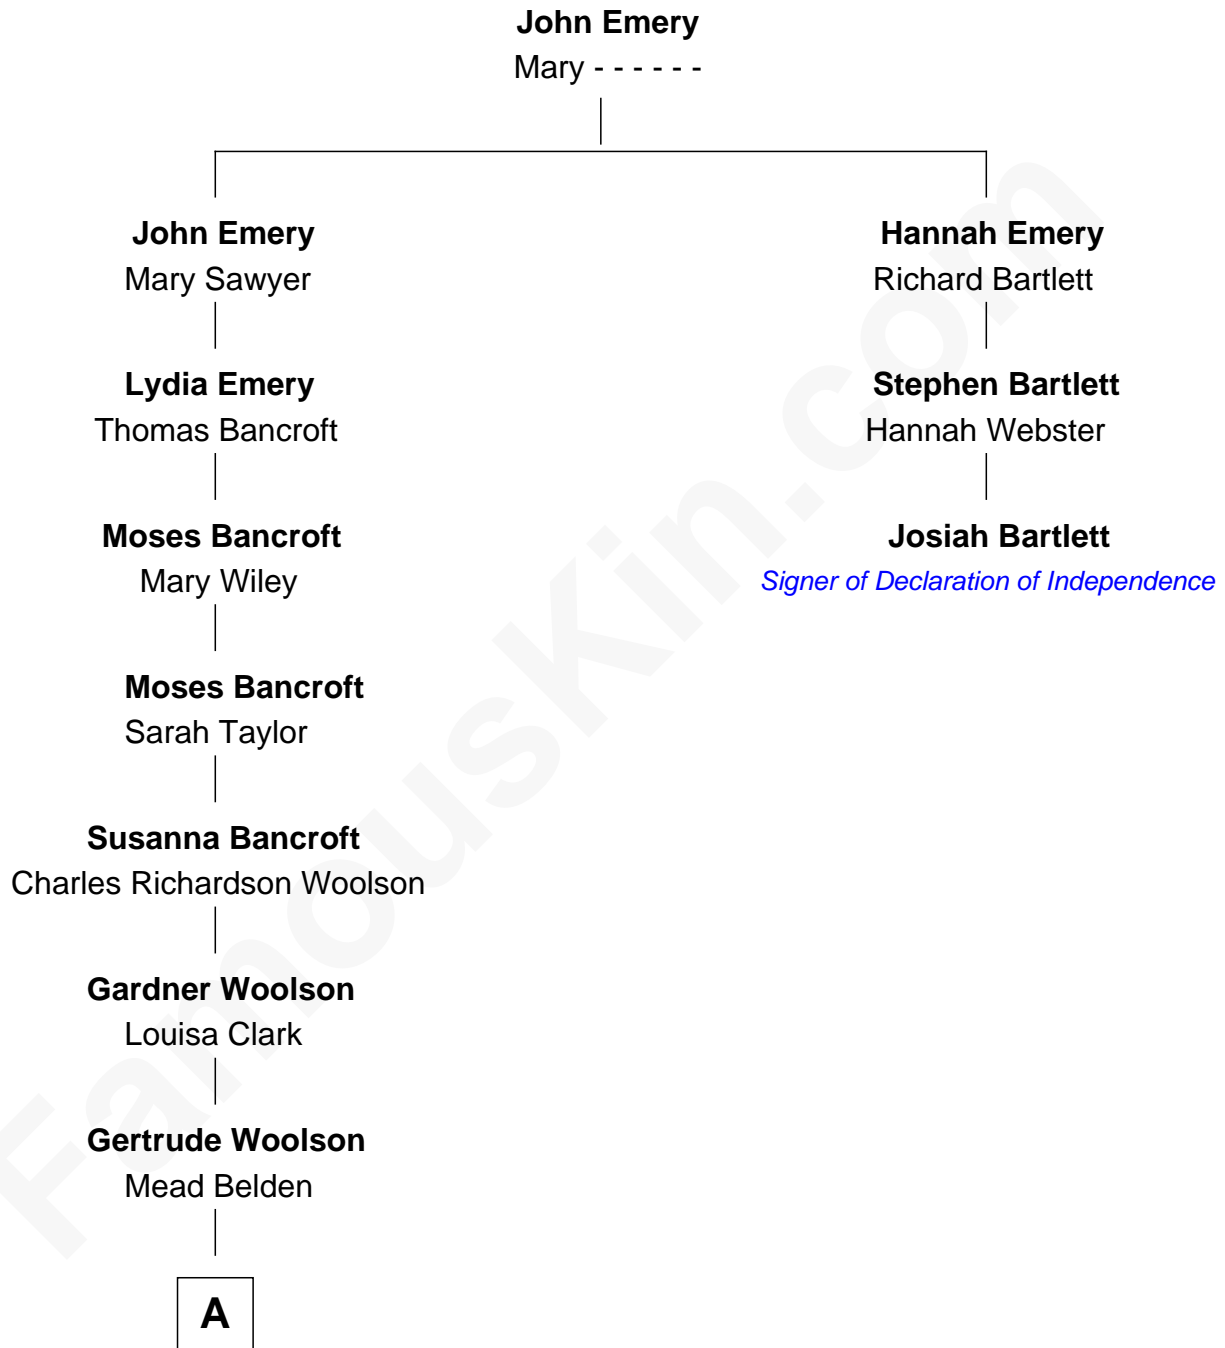

# FamousKin.com Relationship Chart of

**Howard Dean**

*79th Governor of Vermont*

**2nd cousin 8 times removed of**

**Josiah Bartlett**

*Signer of the Declaration of Independence*

**A**

—  
**Olive Gertrude Belden**

Henry Wigglesworth

—  
**Sylvia Wigglesworth**

James William Maitland

—  
**Andrea Belden Maitland**

Howard Brush Dean

—  
**Howard Dean**

*79th Governor of Vermont*