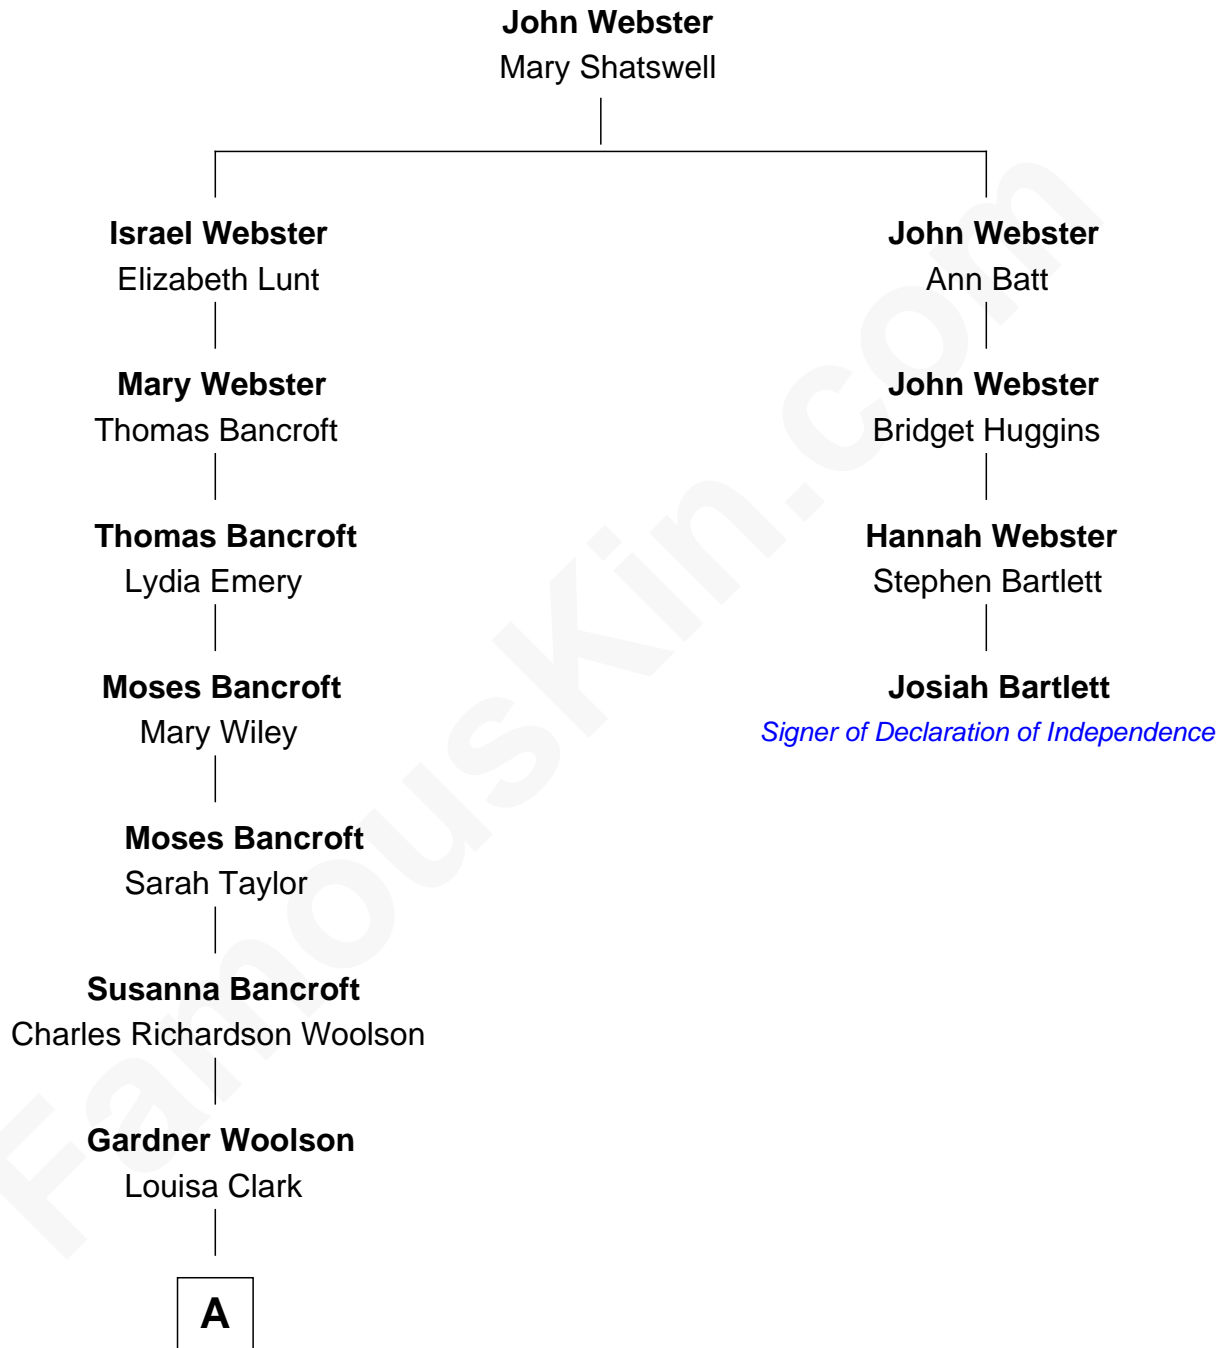

FamousKin.com Relationship Chart of

Howard Dean

79th Governor of Vermont

3rd cousin 8 times removed of

Josiah Bartlett

Signer of the Declaration of Independence

A

—
Gertrude Woolson

Mead Belden

—
Olive Gertrude Belden

Henry Wigglesworth

—
Sylvia Wigglesworth

James William Maitland

—
Andrea Belden Maitland

Howard Brush Dean

—
Howard Dean

79th Governor of Vermont

FamousKin.com