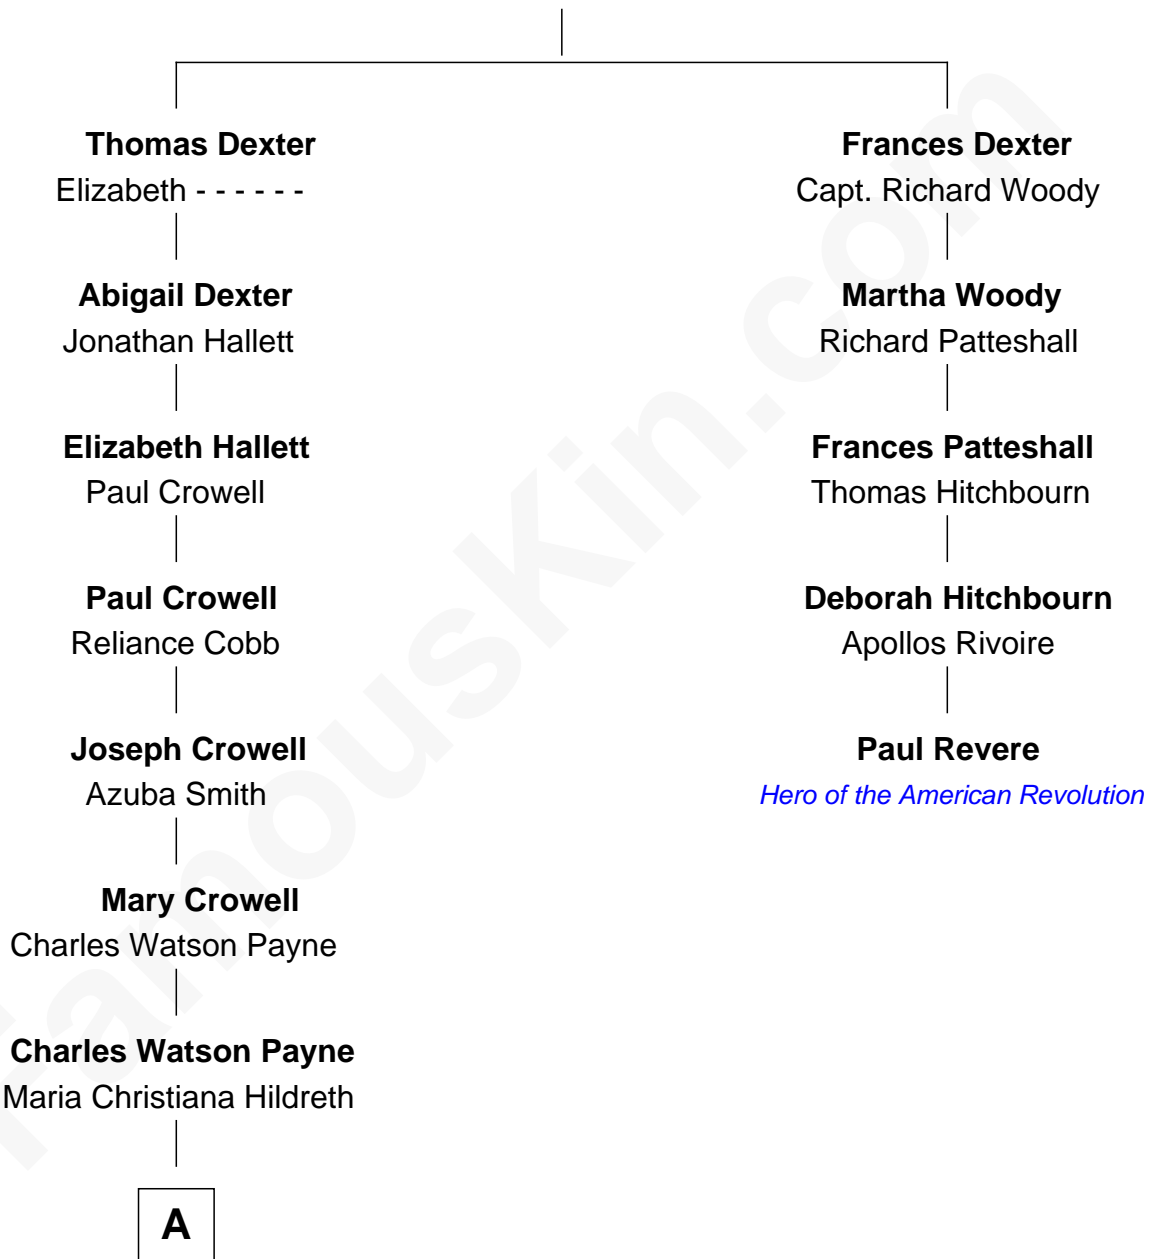

FamousKin.com

Relationship Chart of

Howard Dean

79th Governor of Vermont

4th cousin 7 times removed of

Paul Revere

Hero of the American Revolution

Thomas Dexter

A

—
Maria L'Hommedieu Payne

Joseph Fahys

—
Lena Marianne Fahys

Henry Francis Cook

—
Maria Fahys Cook

Howard Brush Dean

—
Howard Brush Dean

Andrea Belden Maitland

—
Howard Dean

79th Governor of Vermont