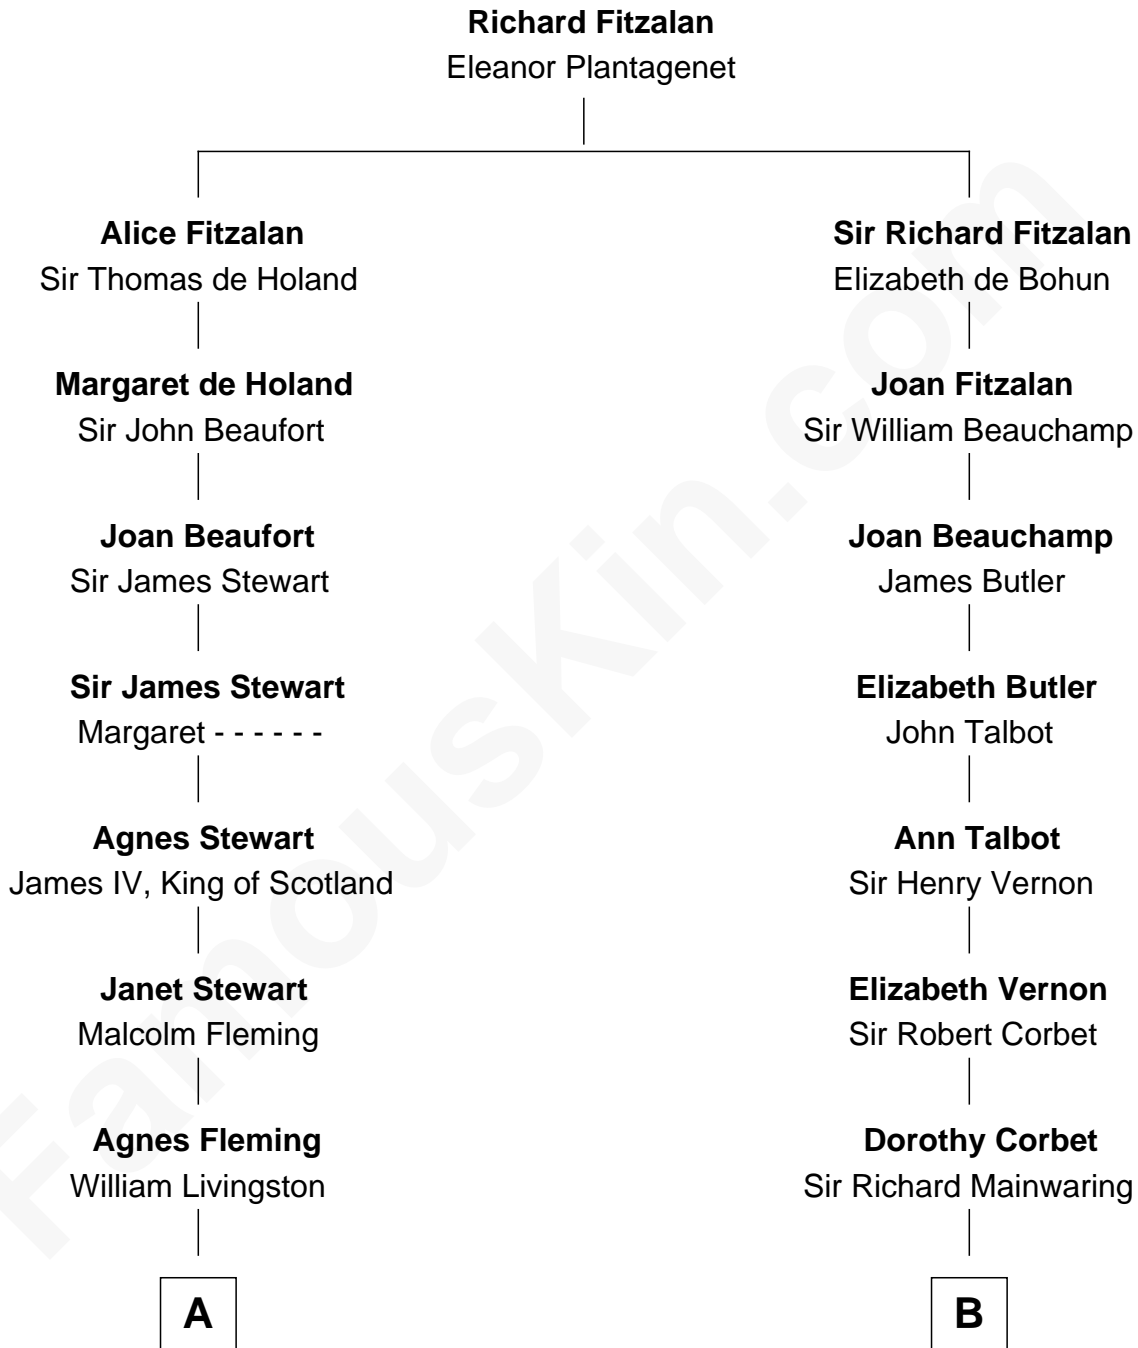

FamousKin.com

Relationship Chart of

Howard Dean

79th Governor of Vermont

17th cousin 2 times removed of

Grover Cleveland

22nd and 24th U.S. President

C

—
James William Maitland

Sylvia Wigglesworth

—
Andrea Belden Maitland

Howard Brush Dean

—
Howard Dean

79th Governor of Vermont

FamousKin.com