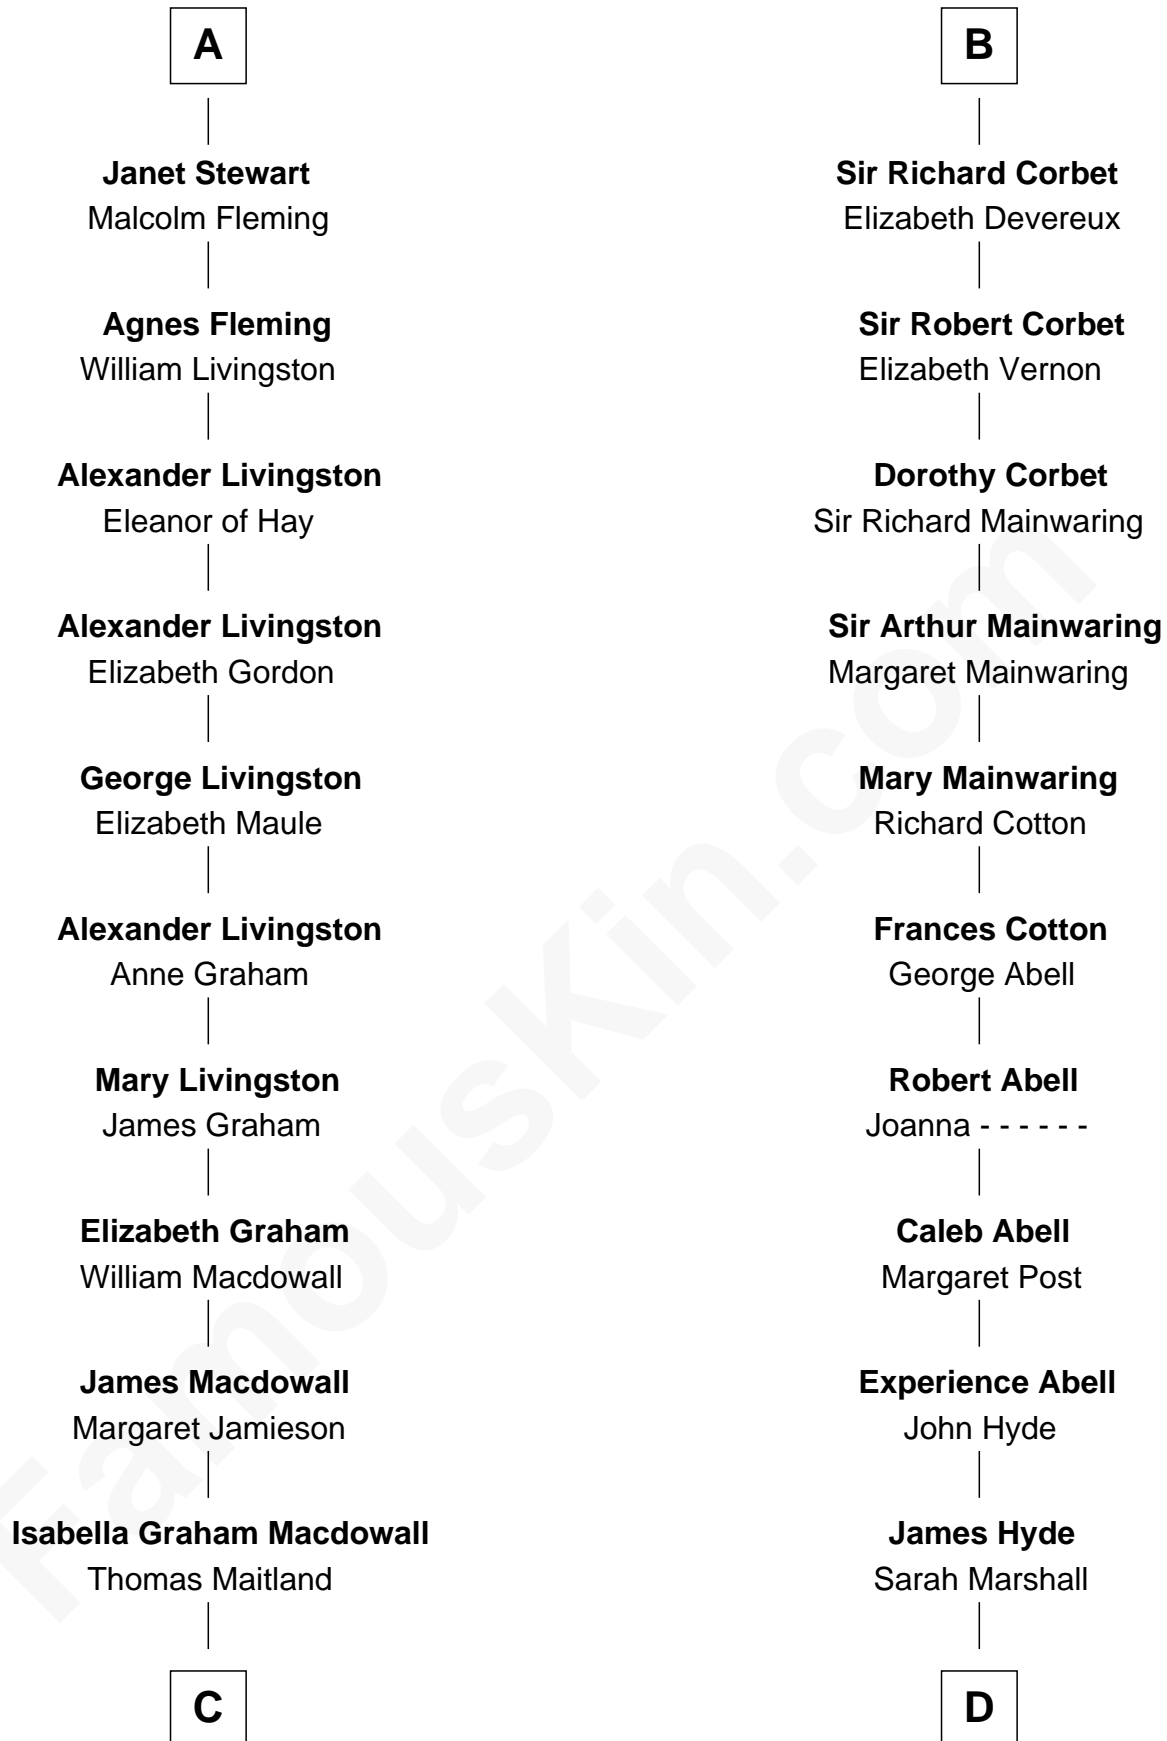

FamousKin.com

Relationship Chart of

Howard Dean

79th Governor of Vermont

20th cousin 1 time removed of

Grover Cleveland

22nd and 24th U.S. President

C

James William Maitland

Agnes Jane O'Reilly

Thomas A. Maitland

Helen Abby Van Voorhis

James William Maitland

Sylvia Wigglesworth

Andrea Belden Maitland

Howard Brush Dean

Ann Neal

Grover Cleveland

22nd and 24th U.S. President