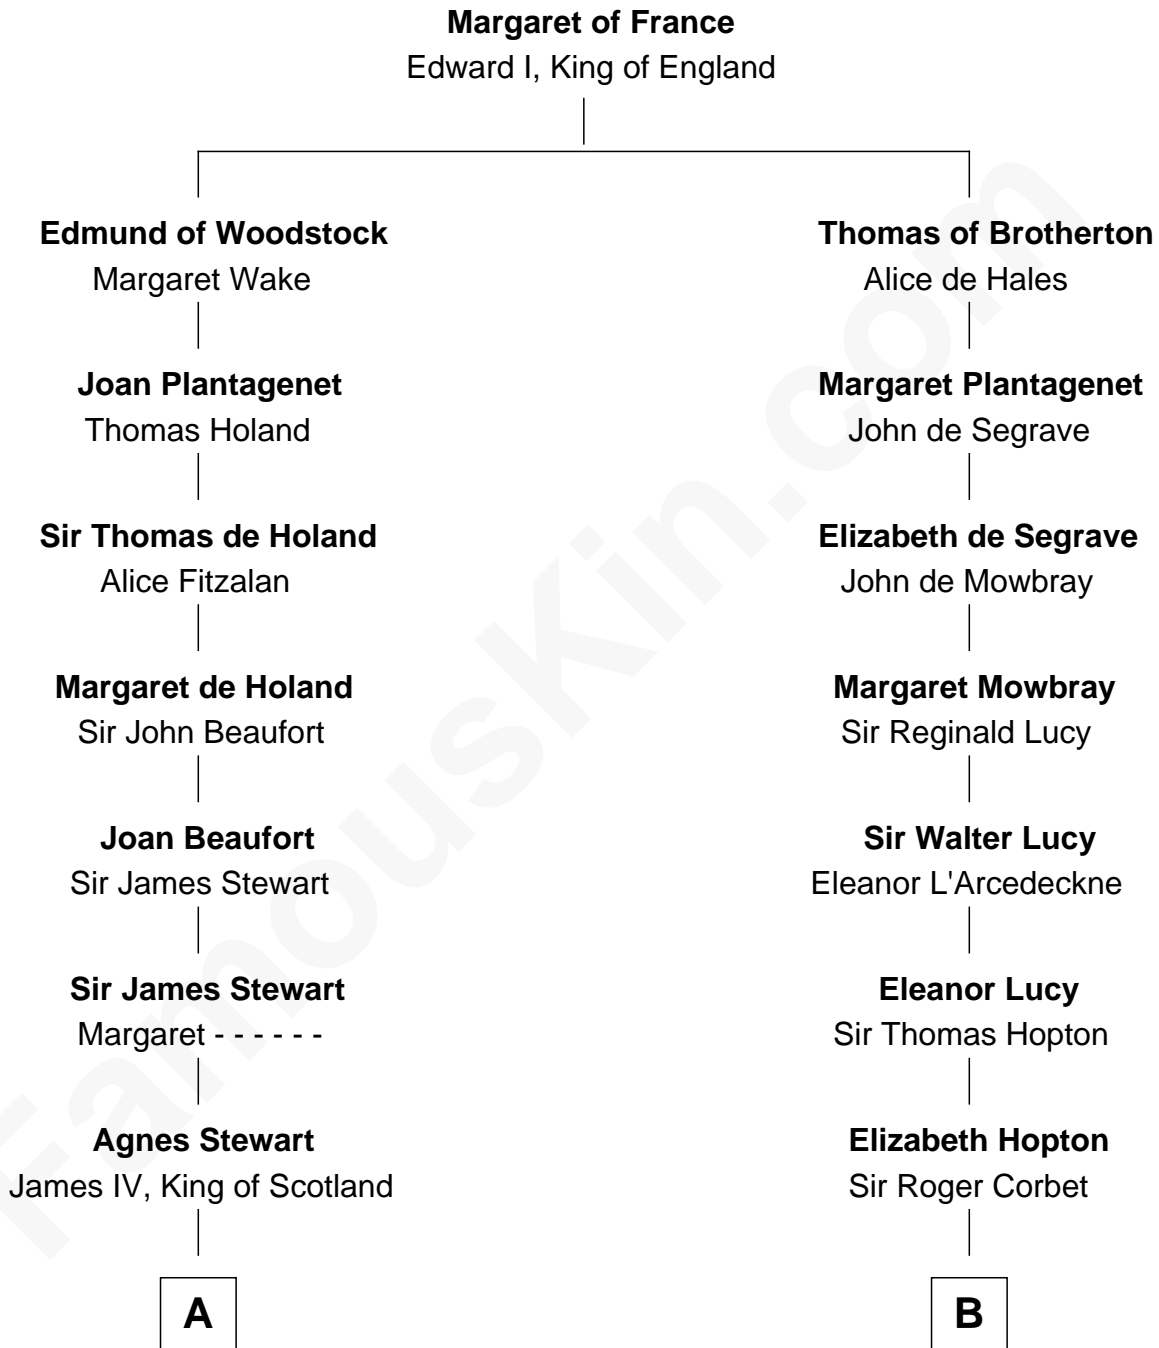

FamousKin.com

Relationship Chart of

Howard Dean

79th Governor of Vermont

20th cousin 1 time removed of

Grover Cleveland

22nd and 24th U.S. President

C

James William Maitland

Agnes Jane O'Reilly

Thomas A. Maitland

Helen Abby Van Voorhis

James William Maitland

Sylvia Wigglesworth

Andrea Belden Maitland

Howard Brush Dean

Ann Neal

Grover Cleveland

22nd and 24th U.S. President