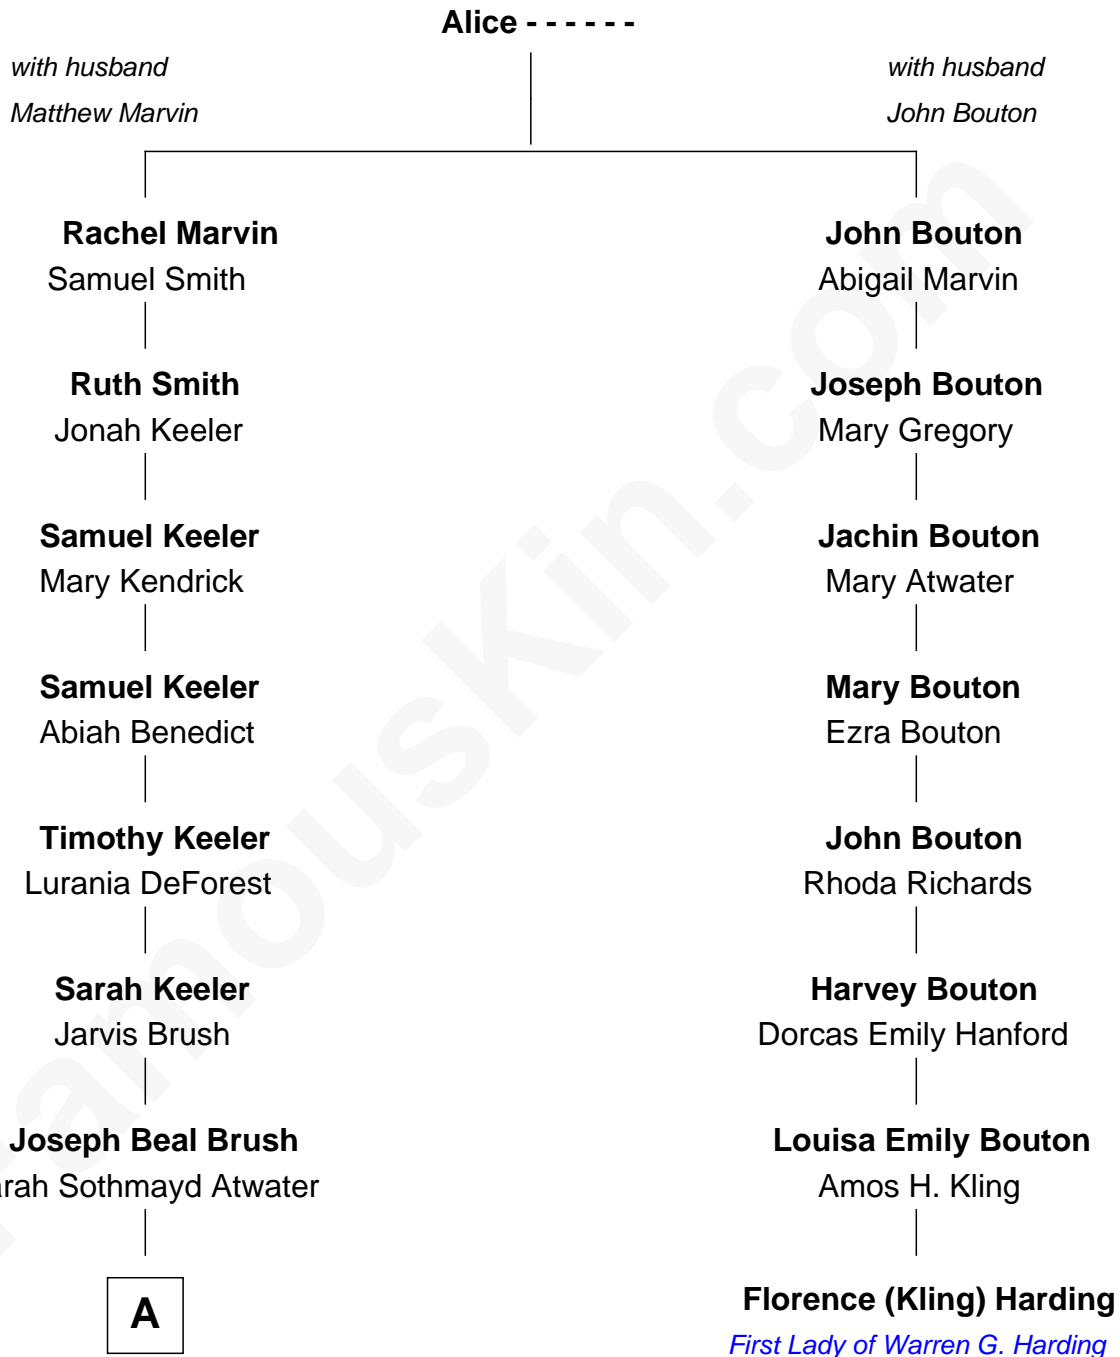

Florence (Kling) Harding

First Lady of President Warren G. Harding