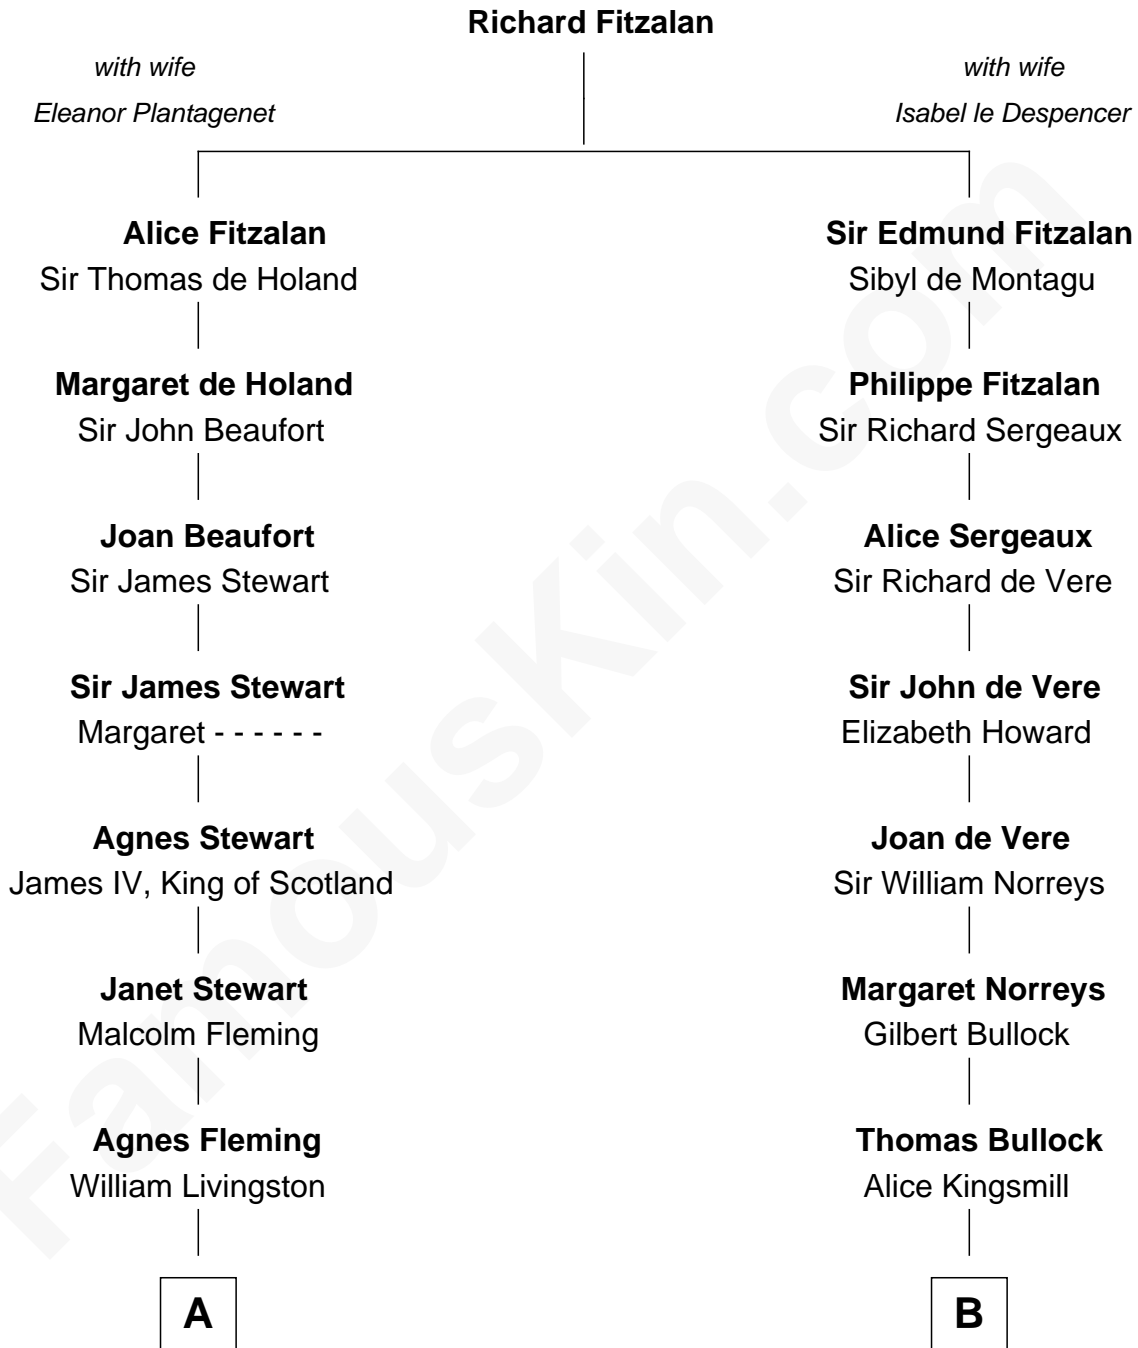

FamousKin.com Relationship Chart of

Howard Dean

79th Governor of Vermont

19th cousin of

Lou (Henry) Hoover

First Lady of President Herbert Hoover

C

James William Maitland

Sylvia Wigglesworth

Andrea Belden Maitland

Howard Brush Dean

Howard Dean

79th Governor of Vermont

D

Philomelia Sophia Scobey

Phineas Weed

Florence Ida Weed

Charles Delano Henry

Lou (Henry) Hoover

First Lady of Herbert Hoover

FamousKin.com