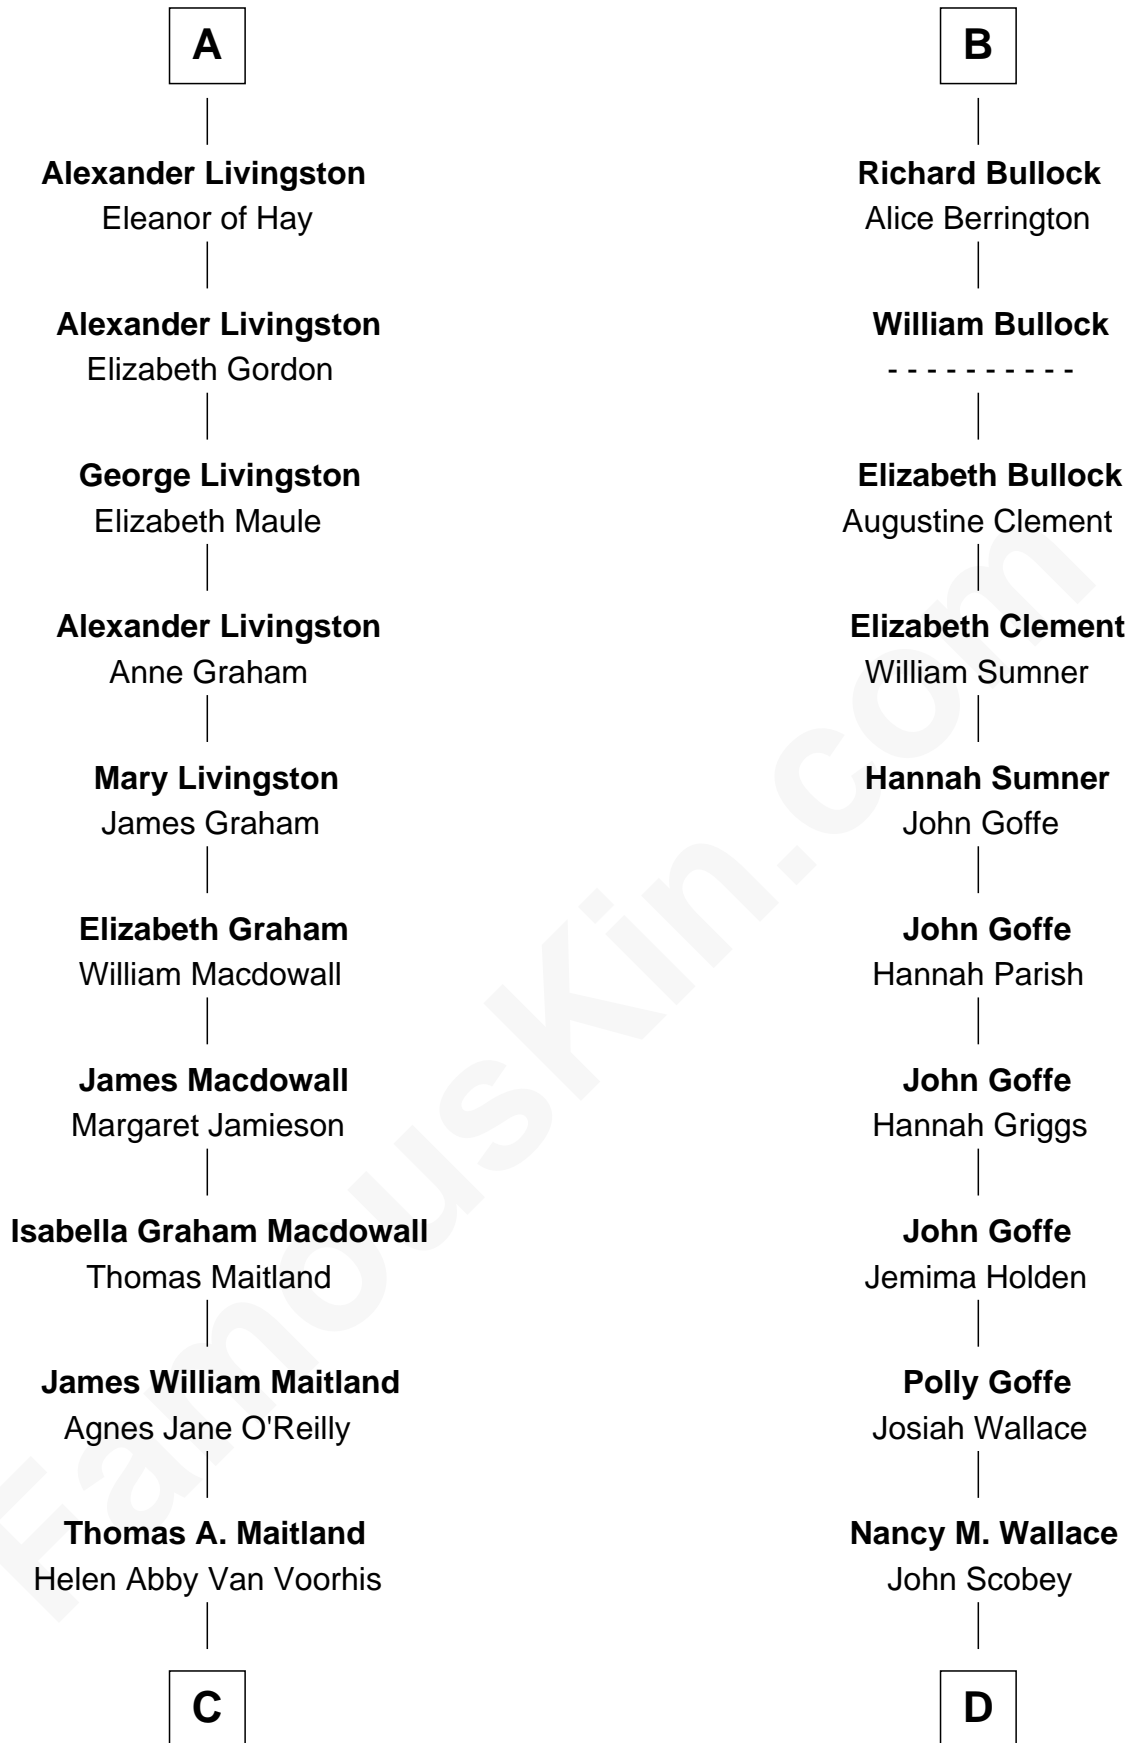

FamousKin.com Relationship Chart of

Howard Dean

79th Governor of Vermont

19th cousin of

Lou (Henry) Hoover

First Lady of President Herbert Hoover

C

James William Maitland

Sylvia Wigglesworth

Andrea Belden Maitland

Howard Brush Dean

Howard Dean

79th Governor of Vermont

D

Philomelia Sophia Scobey

Phineas Weed

Florence Ida Weed

Charles Delano Henry

Lou (Henry) Hoover

First Lady of Herbert Hoover

FamousKin.com