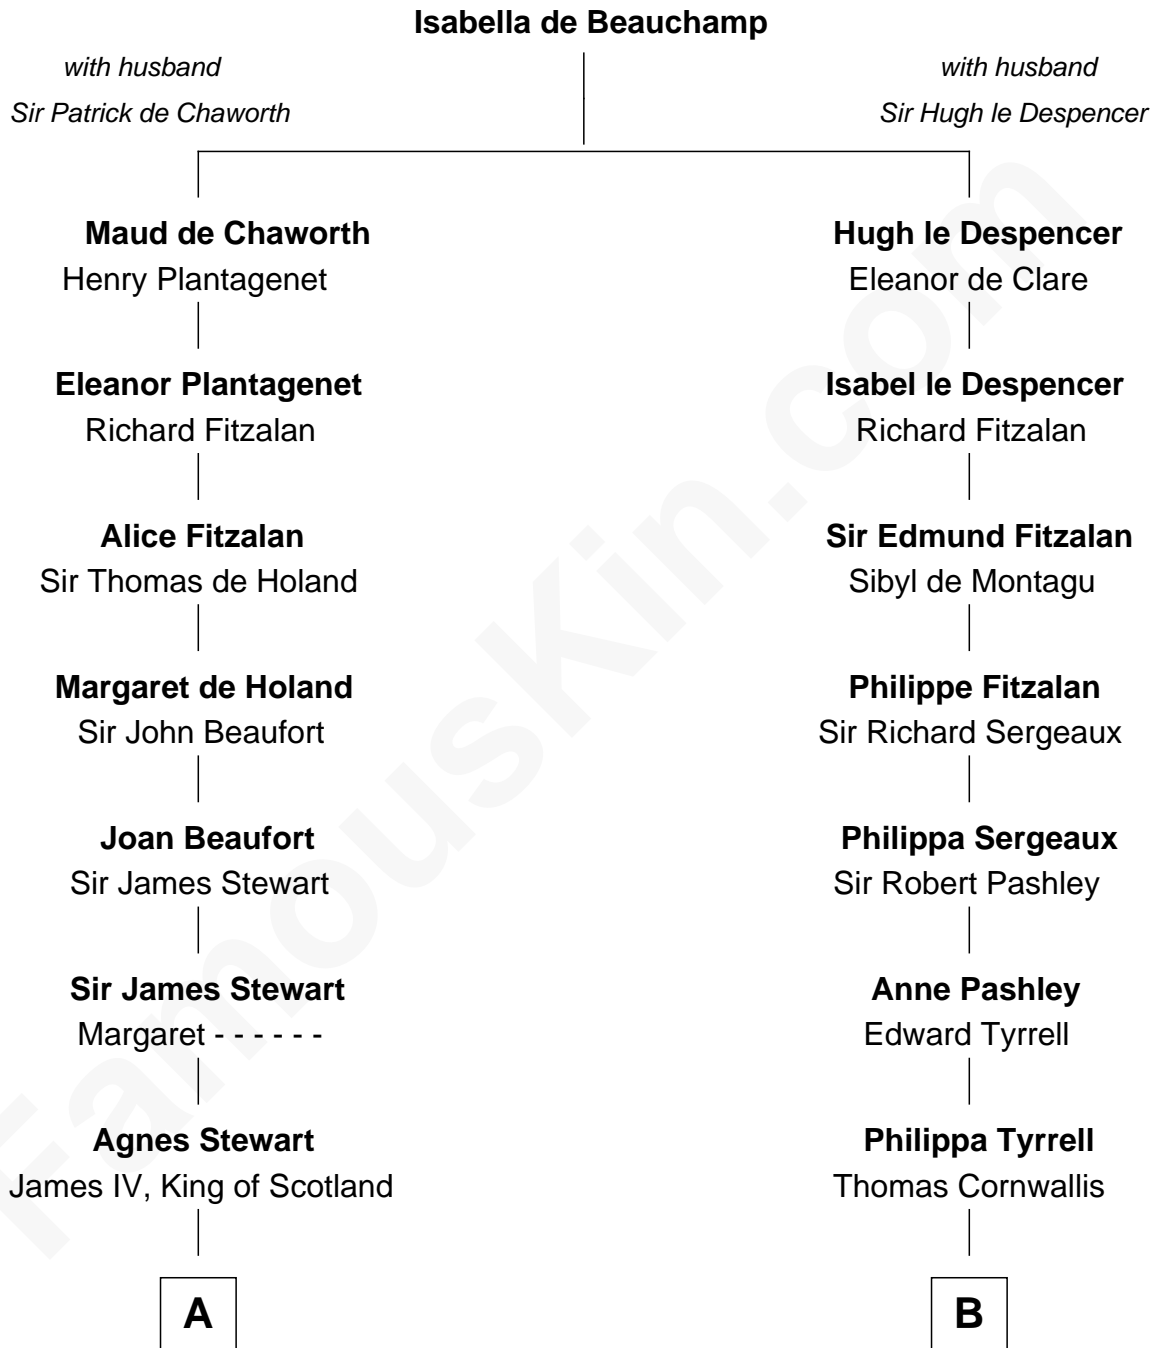

FamousKin.com

Relationship Chart of

Howard Dean

79th Governor of Vermont

20th cousin 1 time removed of

Ellen Louise (Axson) Wilson

First Lady of President Woodrow Wilson

C

James William Maitland

Agnes Jane O'Reilly

Thomas A. Maitland

Helen Abby Van Voorhis

James William Maitland

Sylvia Wigglesworth

Andrea Belden Maitland

Howard Brush Dean