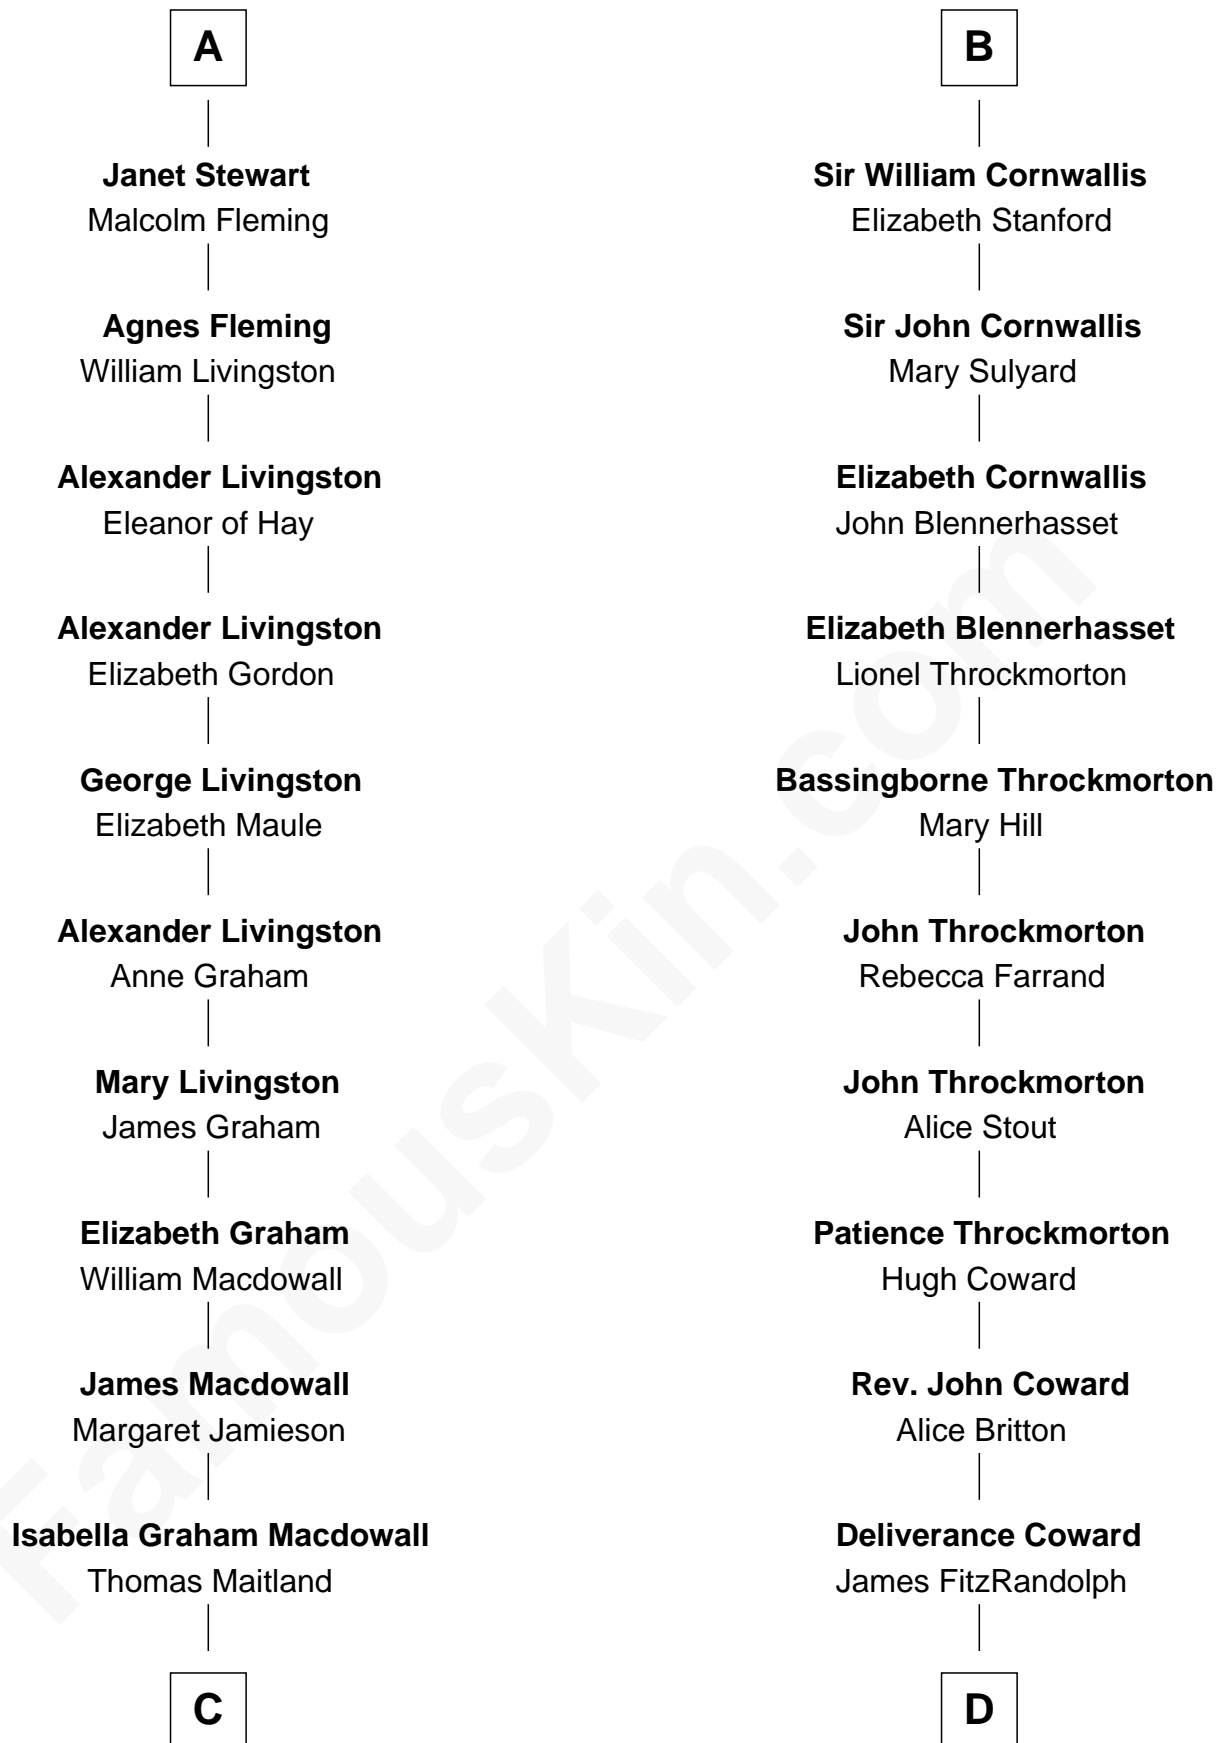

FamousKin.com

Relationship Chart of

Howard Dean

79th Governor of Vermont

20th cousin 1 time removed of

Ellen Louise (Axson) Wilson

First Lady of President Woodrow Wilson

C

James William Maitland

Agnes Jane O'Reilly

Thomas A. Maitland

Helen Abby Van Voorhis

James William Maitland

Sylvia Wigglesworth

Andrea Belden Maitland

Howard Brush Dean

Howard Dean

79th Governor of Vermont

D

Isaac FitzRandolph

Eleanor Hunter

Rebecca Longstreet FitzRandolph

Rev. Isaac Stockton Keith Axson

Rev. Samuel Edward Axson