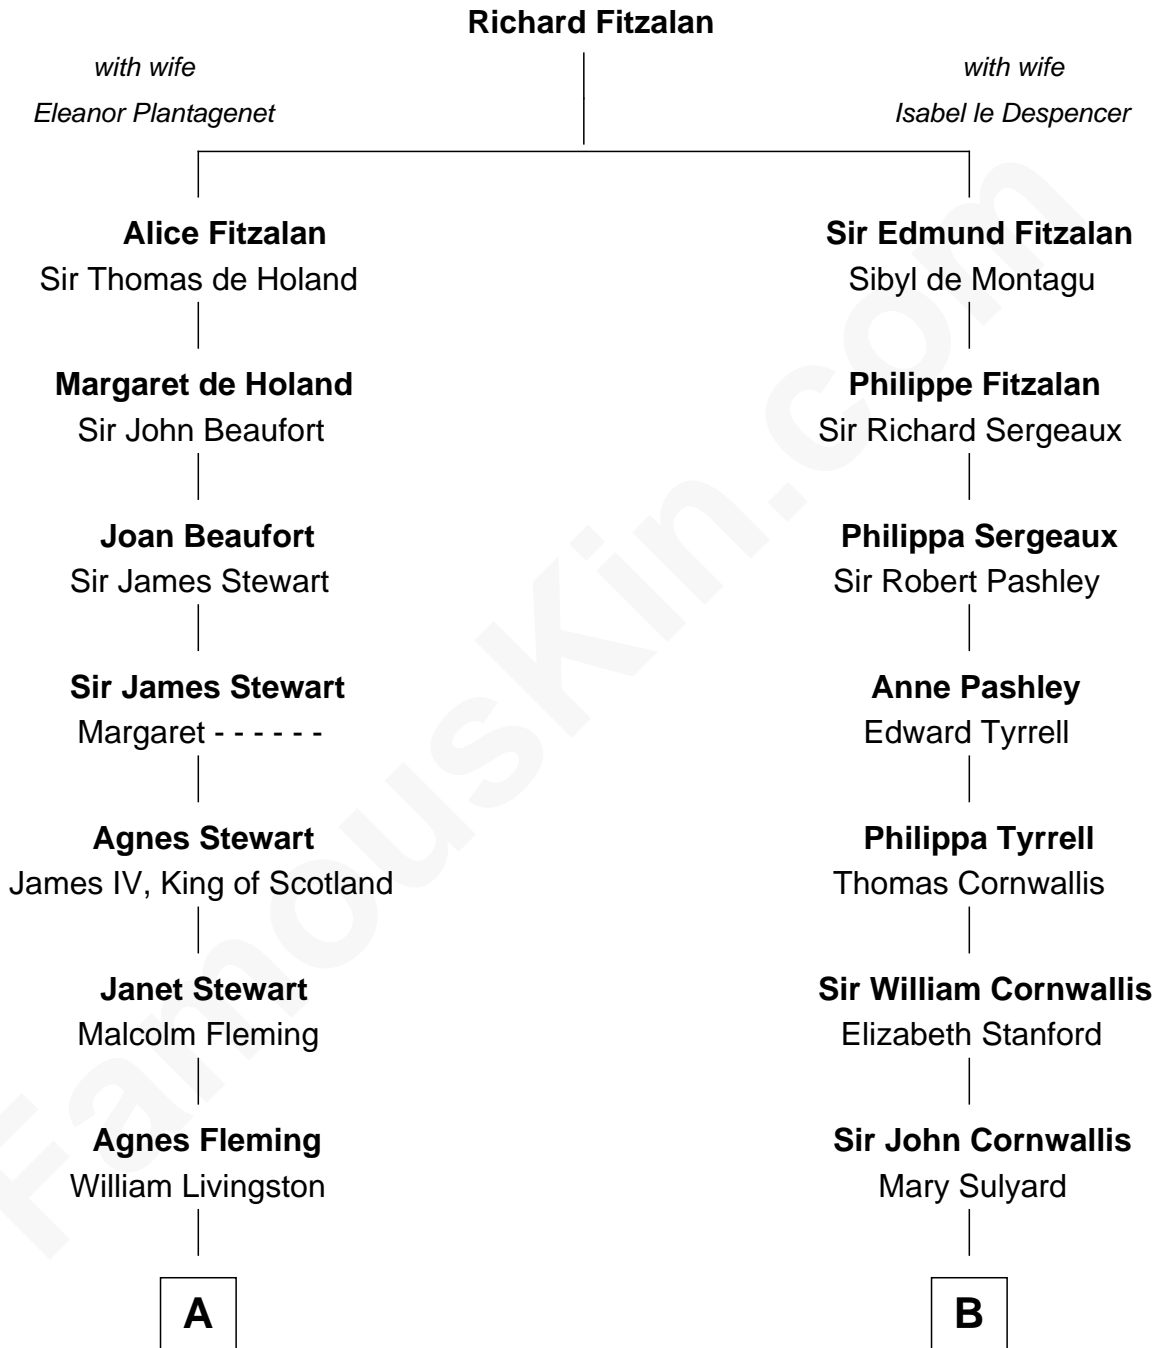

## Relationship Chart of

### Howard Dean

79th Governor of Vermont

18th cousin 1 time removed of

### Ellen Louise (Axson) Wilson

First Lady of President Woodrow Wilson

**C**

**James William Maitland**

Sylvia Wigglesworth

**Andrea Belden Maitland**

Howard Brush Dean

**Howard Dean**