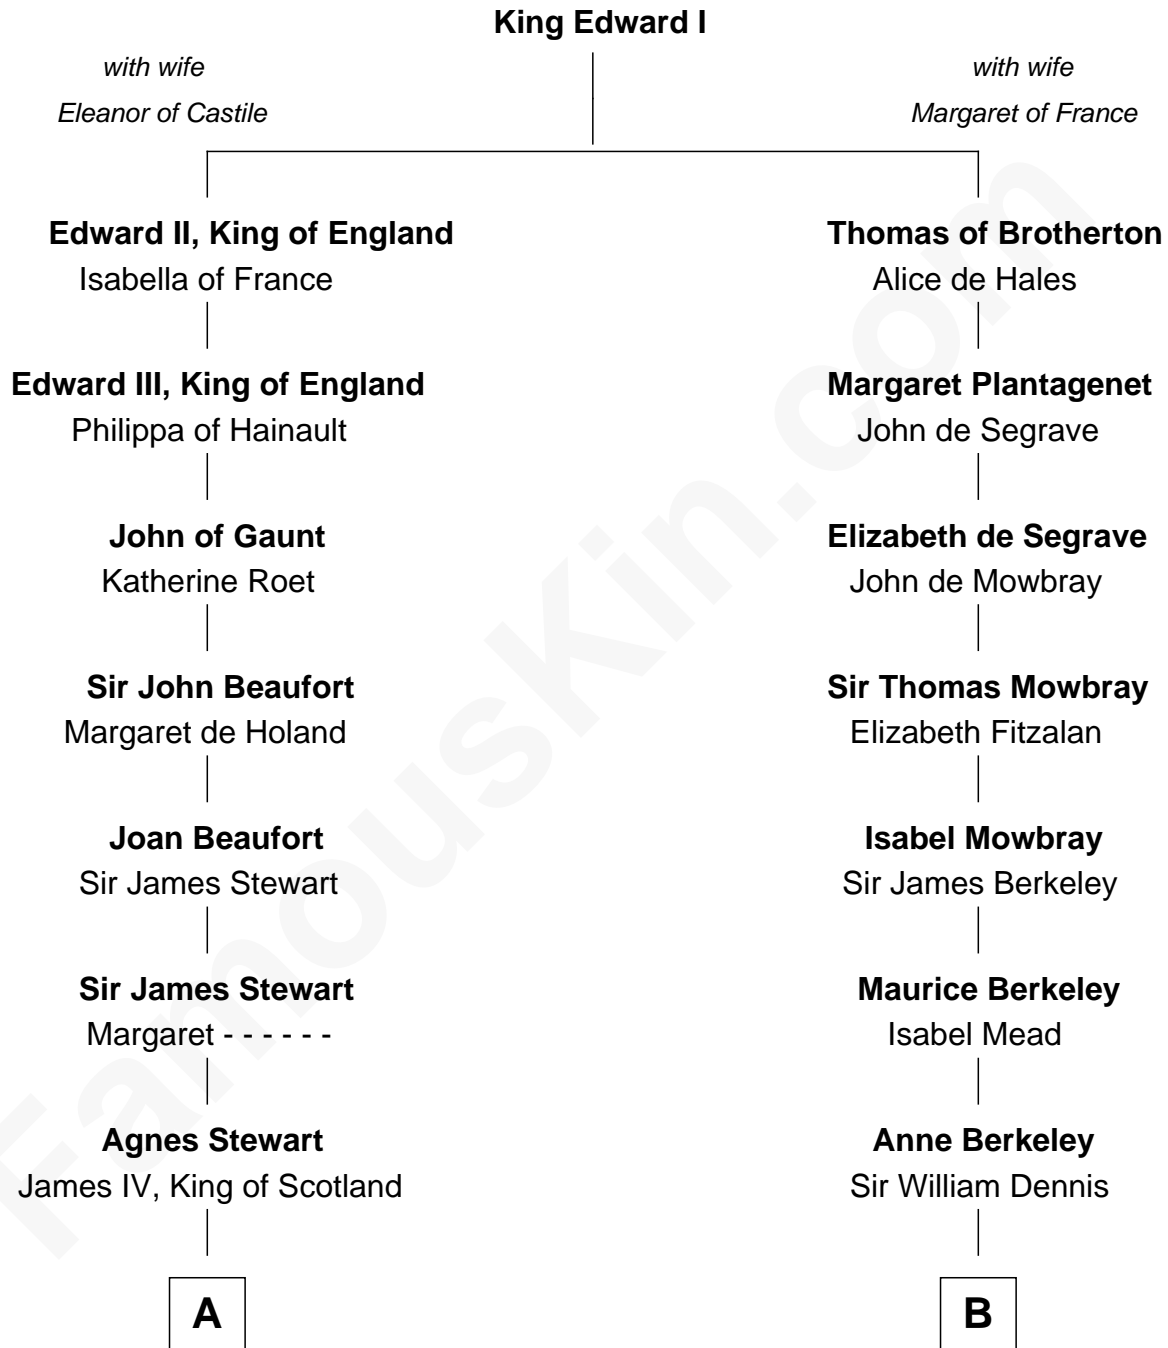

FamousKin.com Relationship Chart of

Howard Dean

79th Governor of Vermont

16th cousin 5 times removed of

Samuel Prescott

Completed Paul Revere's Midnight Ride

C

—
James William Maitland

Agnes Jane O'Reilly

—
Thomas A. Maitland

Helen Abby Van Voorhis

—
James William Maitland

Sylvia Wigglesworth

—
Andrea Belden Maitland

Howard Brush Dean

—
Howard Dean