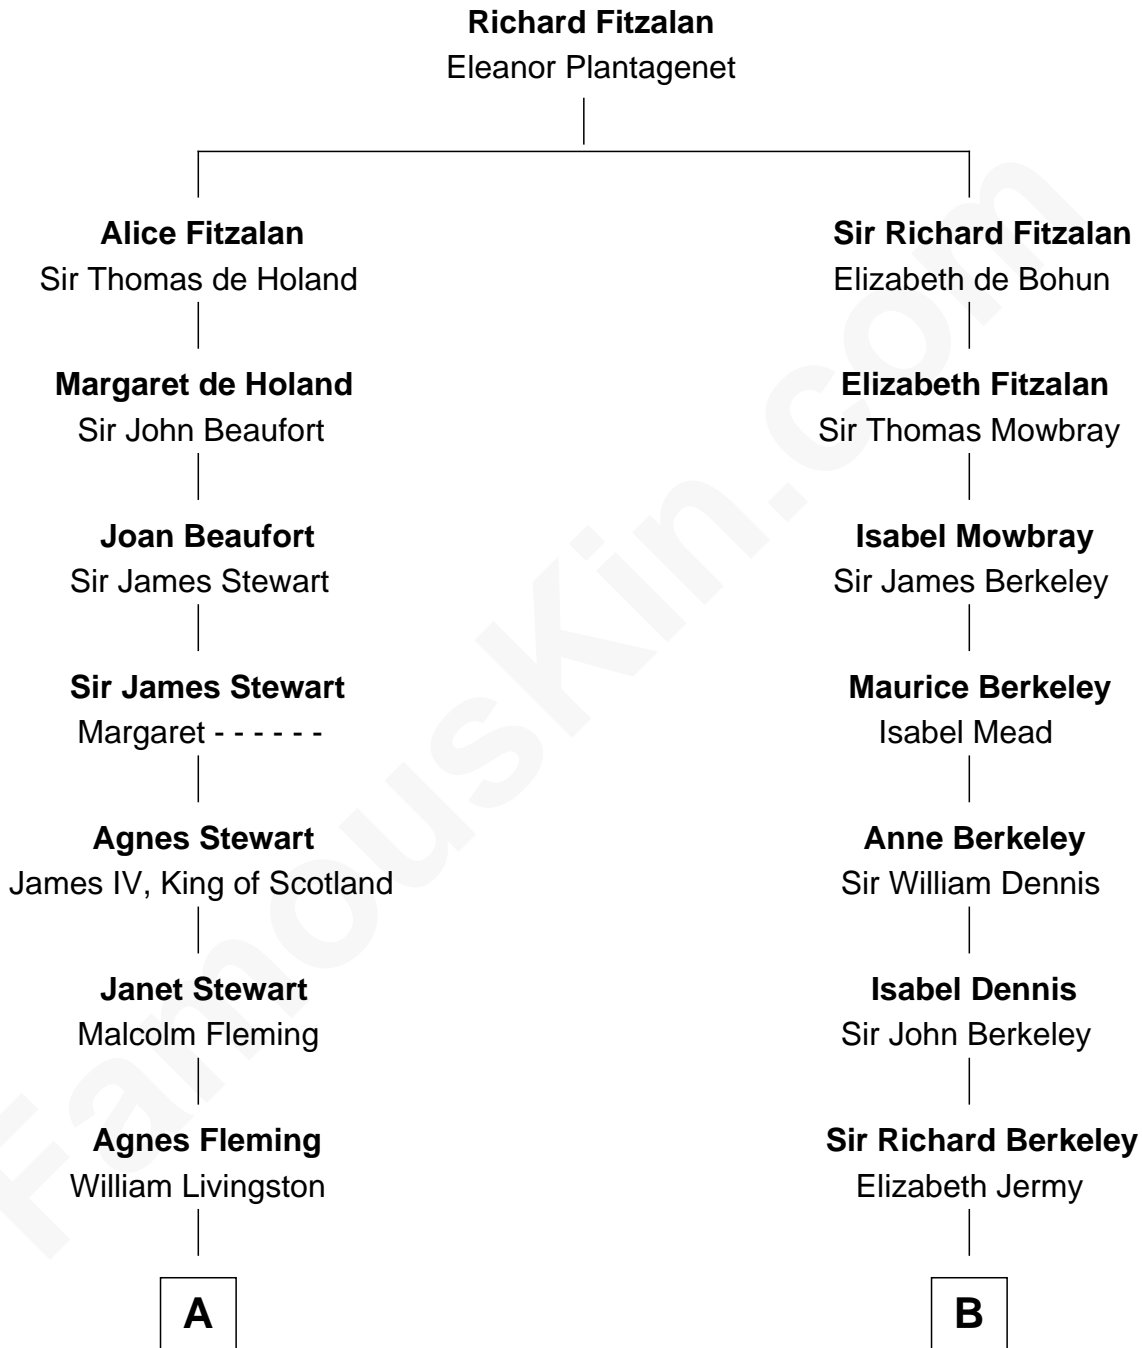

FamousKin.com Relationship Chart of

Howard Dean

79th Governor of Vermont

14th cousin 5 times removed of

Samuel Prescott

Completed Paul Revere's Midnight Ride

C

—
James William Maitland

Sylvia Wigglesworth

—
Andrea Belden Maitland

Howard Brush Dean

—
Howard Dean

79th Governor of Vermont

FamousKin.com