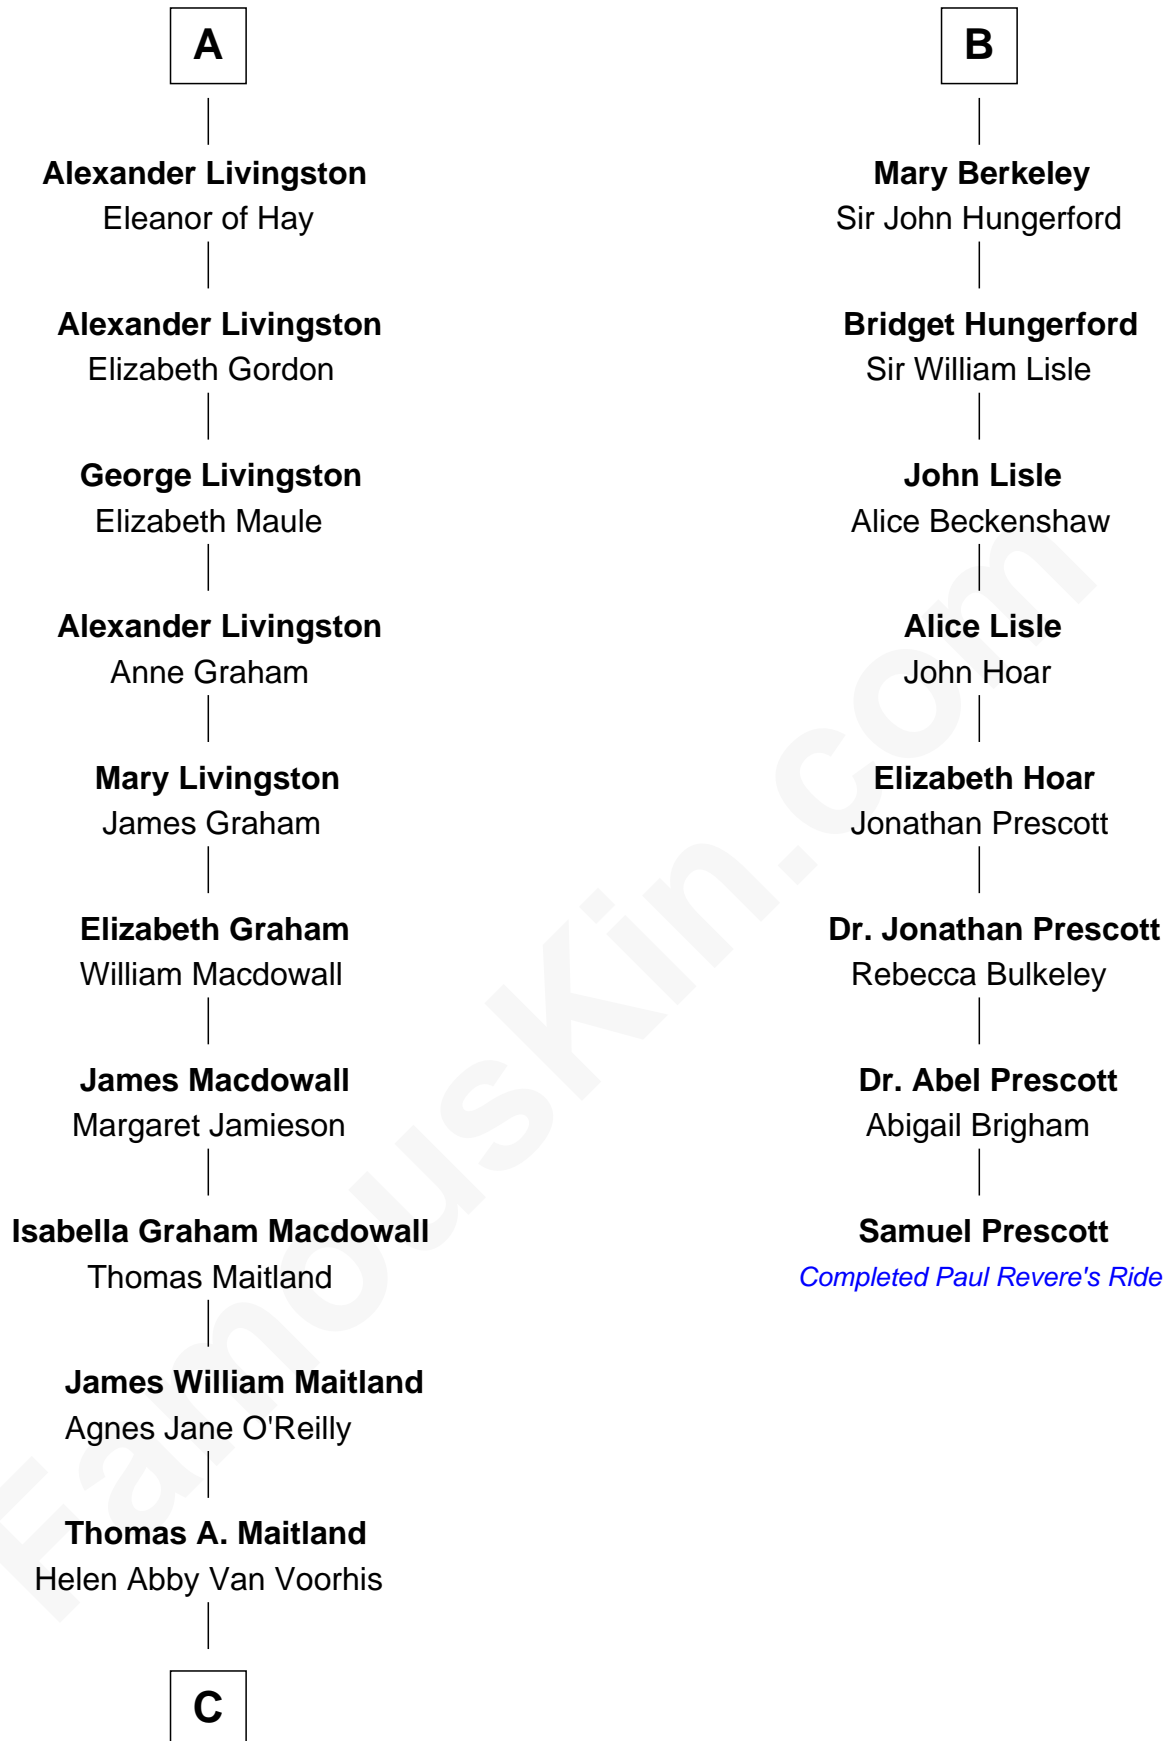

FamousKin.com Relationship Chart of

Howard Dean

79th Governor of Vermont

14th cousin 5 times removed of

Samuel Prescott

Completed Paul Revere's Midnight Ride

C

—
James William Maitland

Sylvia Wigglesworth

—
Andrea Belden Maitland

Howard Brush Dean

—
Howard Dean

79th Governor of Vermont

FamousKin.com