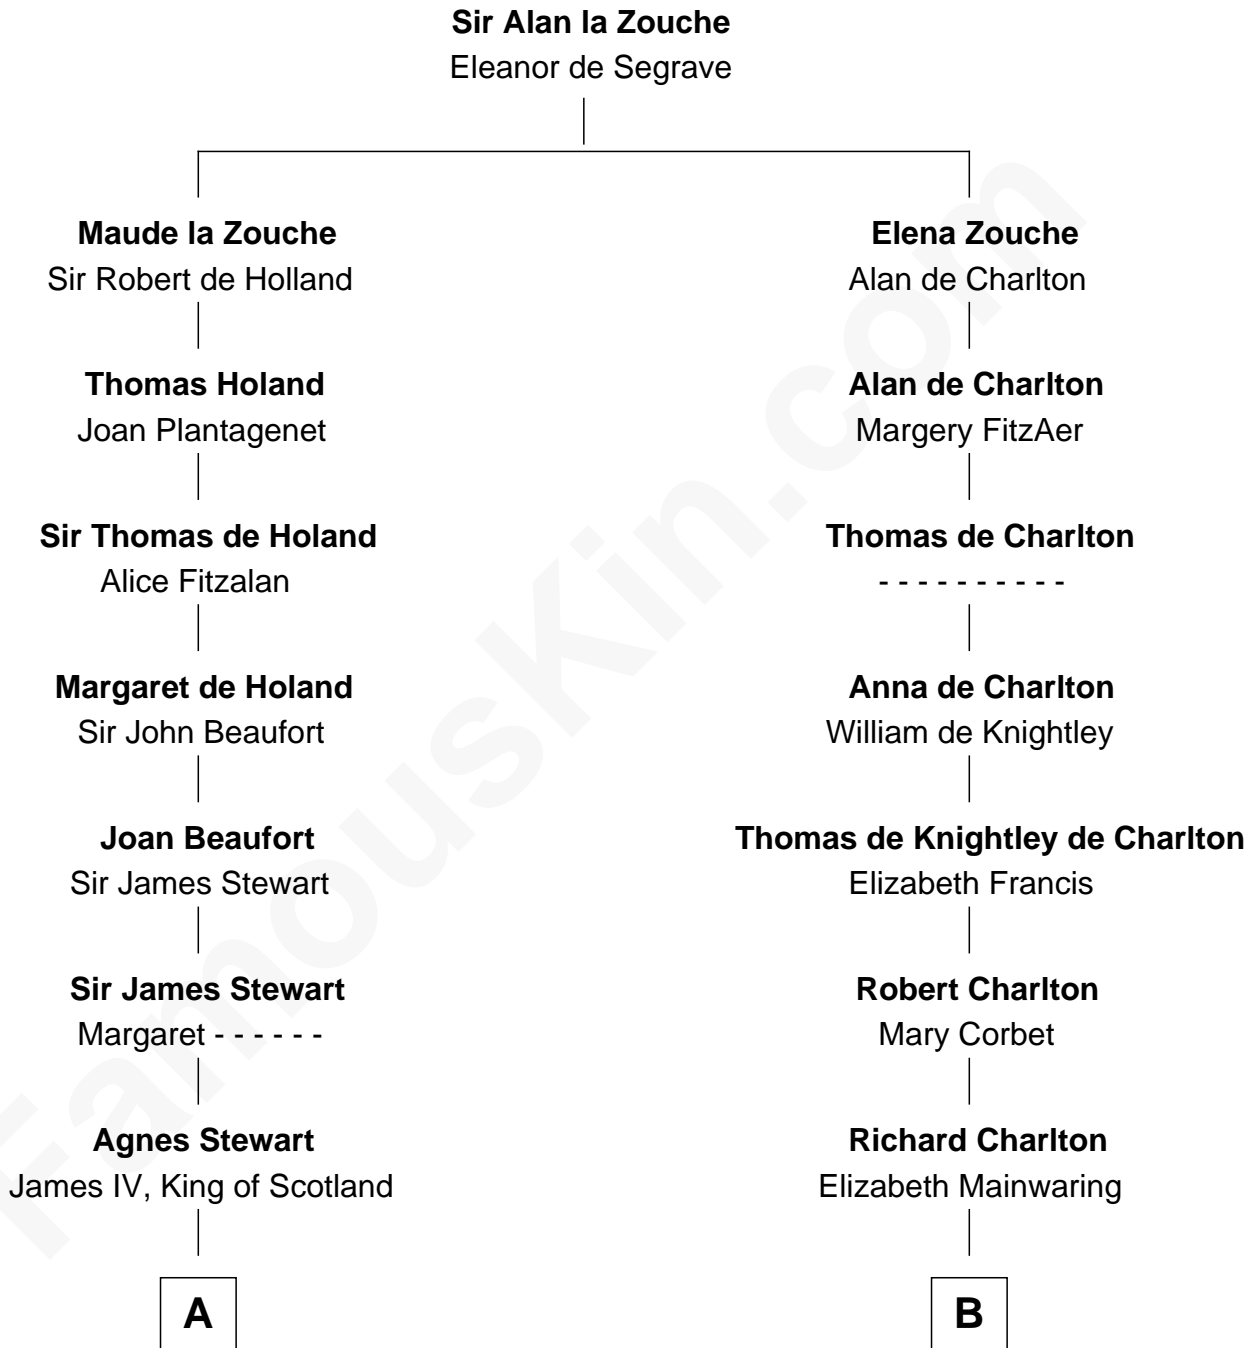

FamousKin.com Relationship Chart of

Howard Dean

79th Governor of Vermont

15th cousin 6 times removed of

Samuel Prescott

Completed Paul Revere's Midnight Ride

C

—
James William Maitland

Agnes Jane O'Reilly

—
Thomas A. Maitland

Helen Abby Van Voorhis

—
James William Maitland

Sylvia Wigglesworth

—
Andrea Belden Maitland

Howard Brush Dean

—
Howard Dean

79th Governor of Vermont