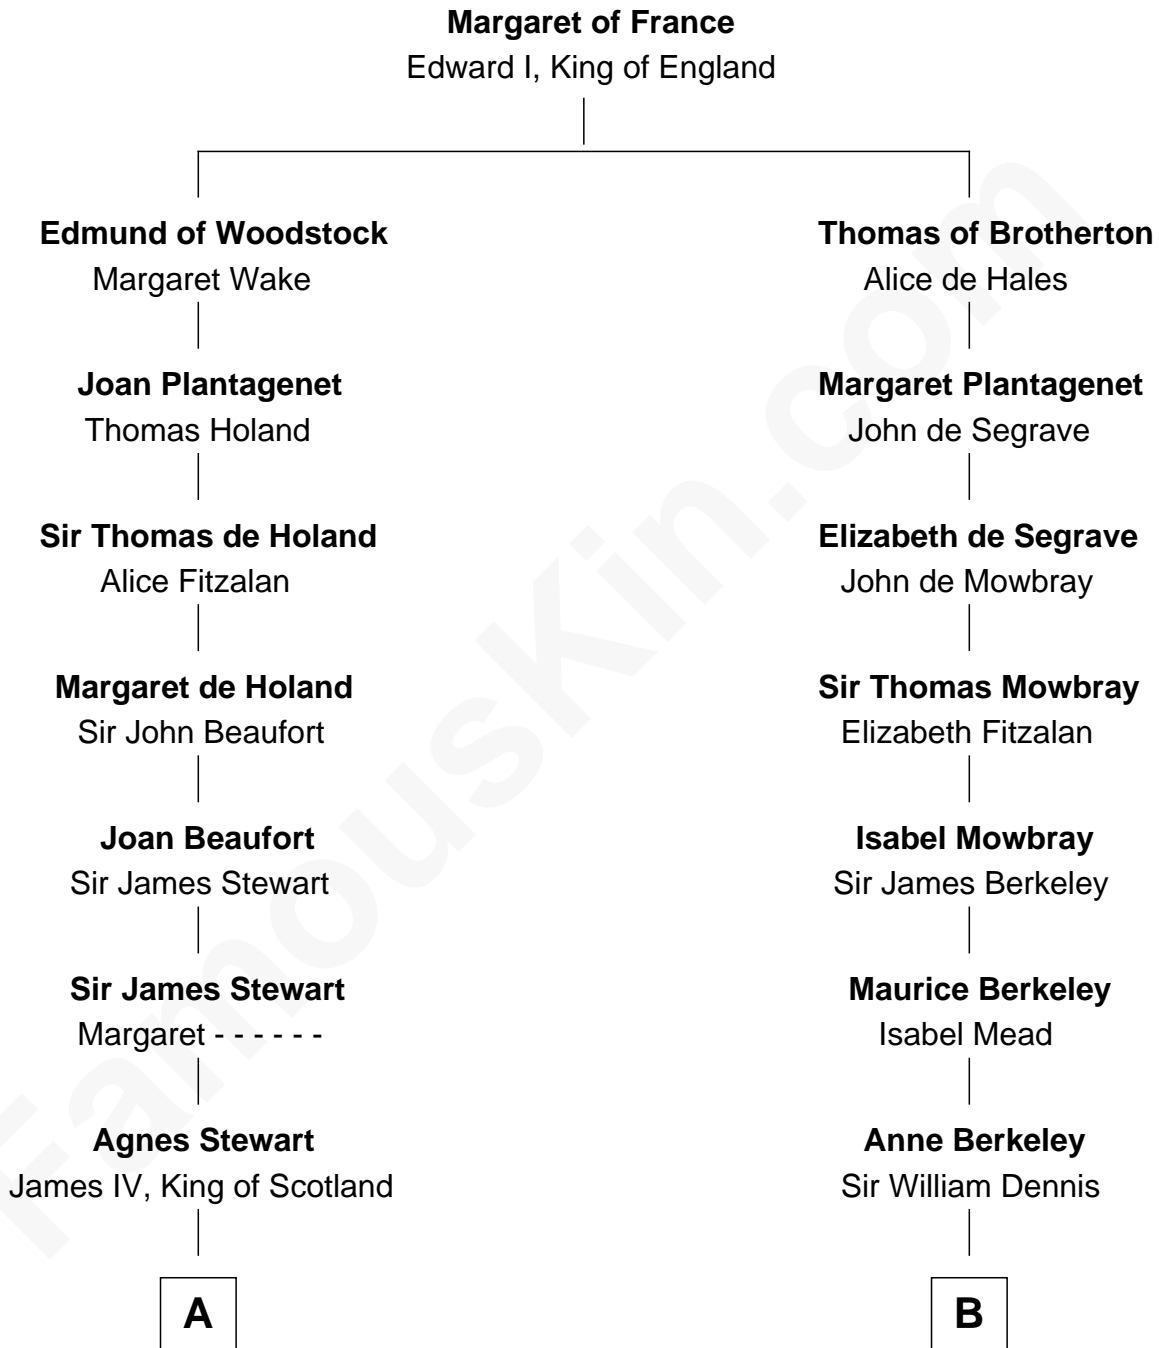

FamousKin.com Relationship Chart of

Howard Dean

79th Governor of Vermont

16th cousin 5 times removed of

Samuel Prescott

Completed Paul Revere's Midnight Ride

C

—
James William Maitland

Agnes Jane O'Reilly

—
Thomas A. Maitland

Helen Abby Van Voorhis

—
James William Maitland

Sylvia Wigglesworth

—
Andrea Belden Maitland

Howard Brush Dean

—
Howard Dean

79th Governor of Vermont