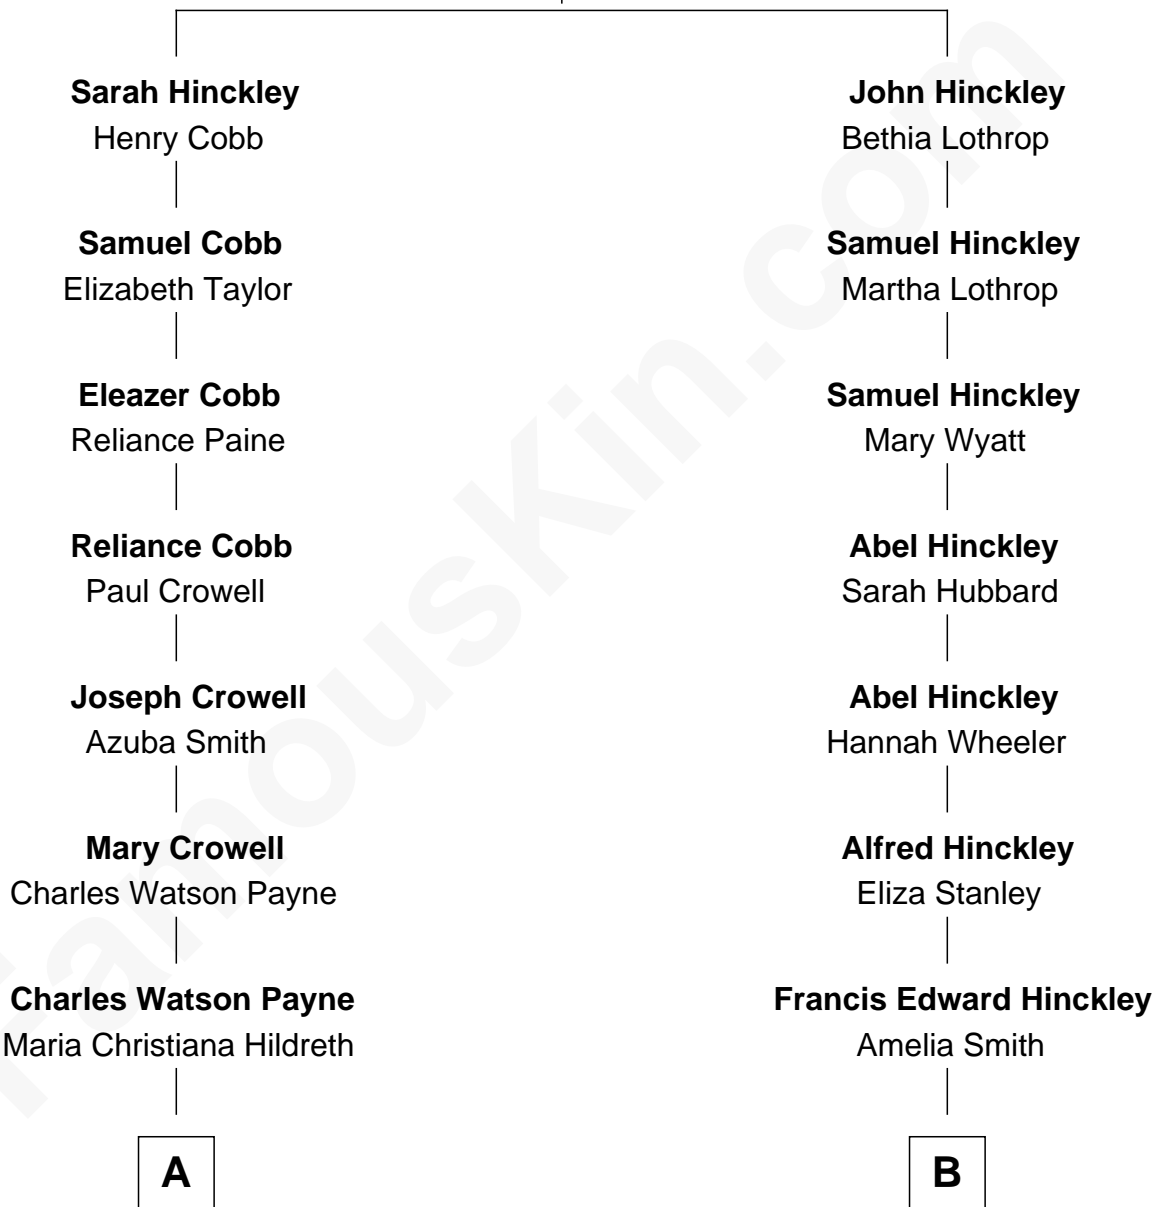

## Relationship Chart of

### Howard Dean

79th Governor of Vermont

9th cousin 2 times removed of

### John Hinckley, Jr.

Shot President Ronald Reagan

**Samuel Hinckley**

Sarah Soole

**A**

**Maria L'Hommedieu Payne**

Joseph Fahys

**Lena Marianne Fahys**