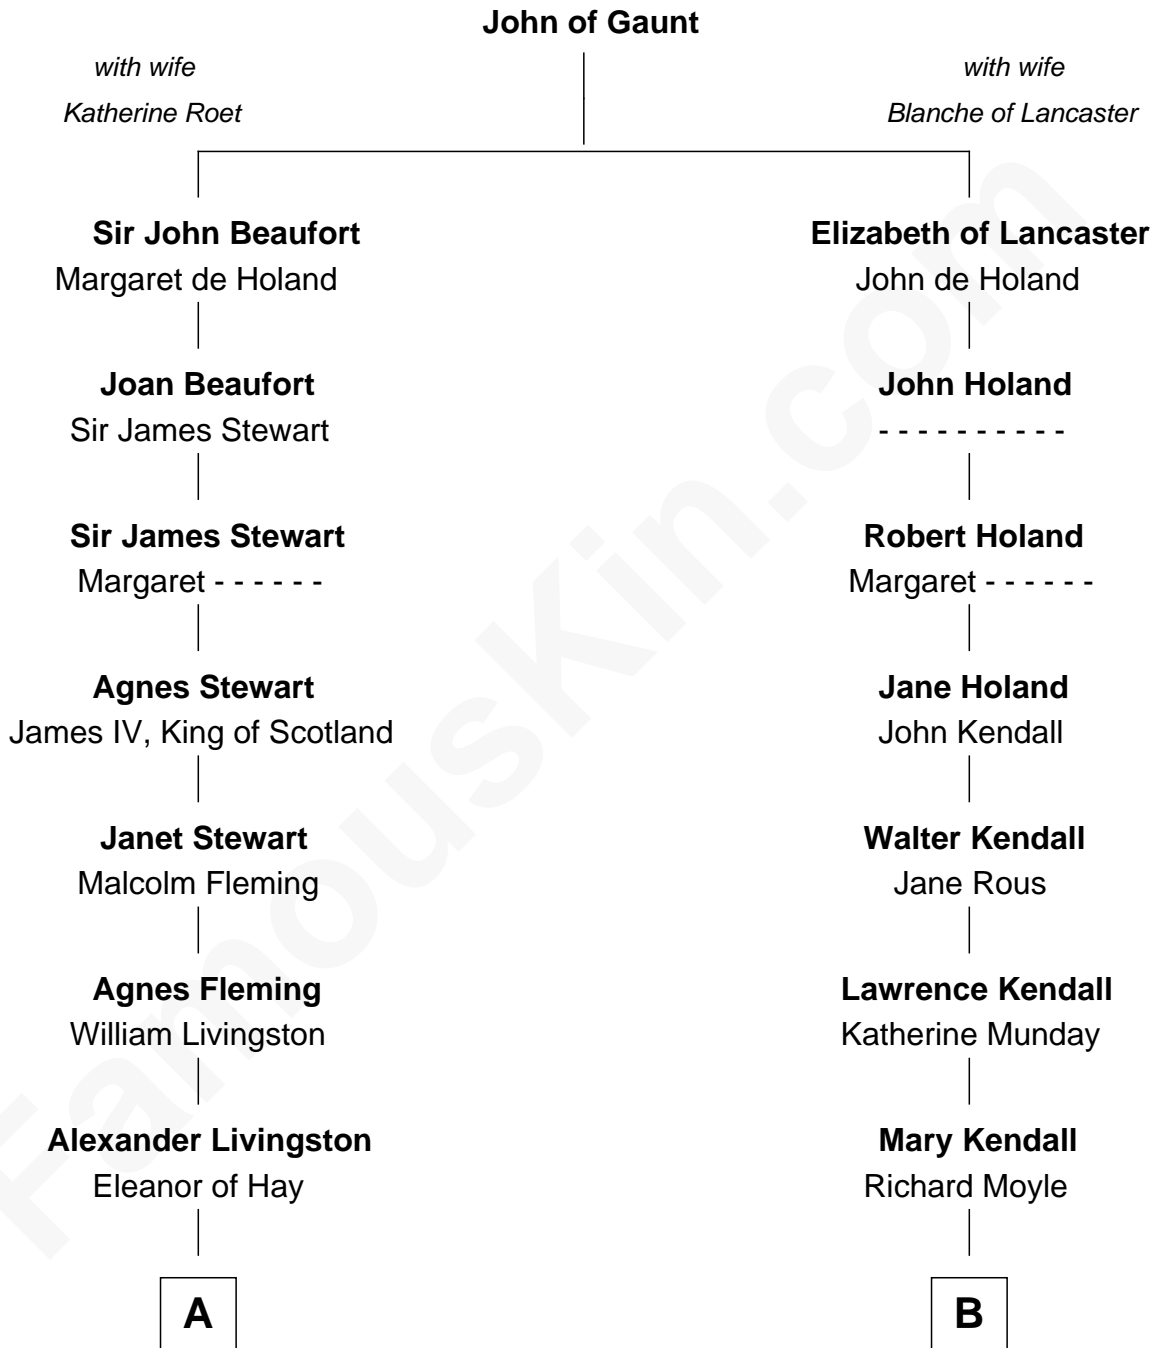

# FamousKin.com

## Relationship Chart of

### Howard Dean

79th Governor of Vermont

17th cousin 1 time removed of

**Juliette Gordon Low**  
 Founder of the Girl Scouts

C

Andrea Belden Maitland

Howard Brush Dean

Howard Dean